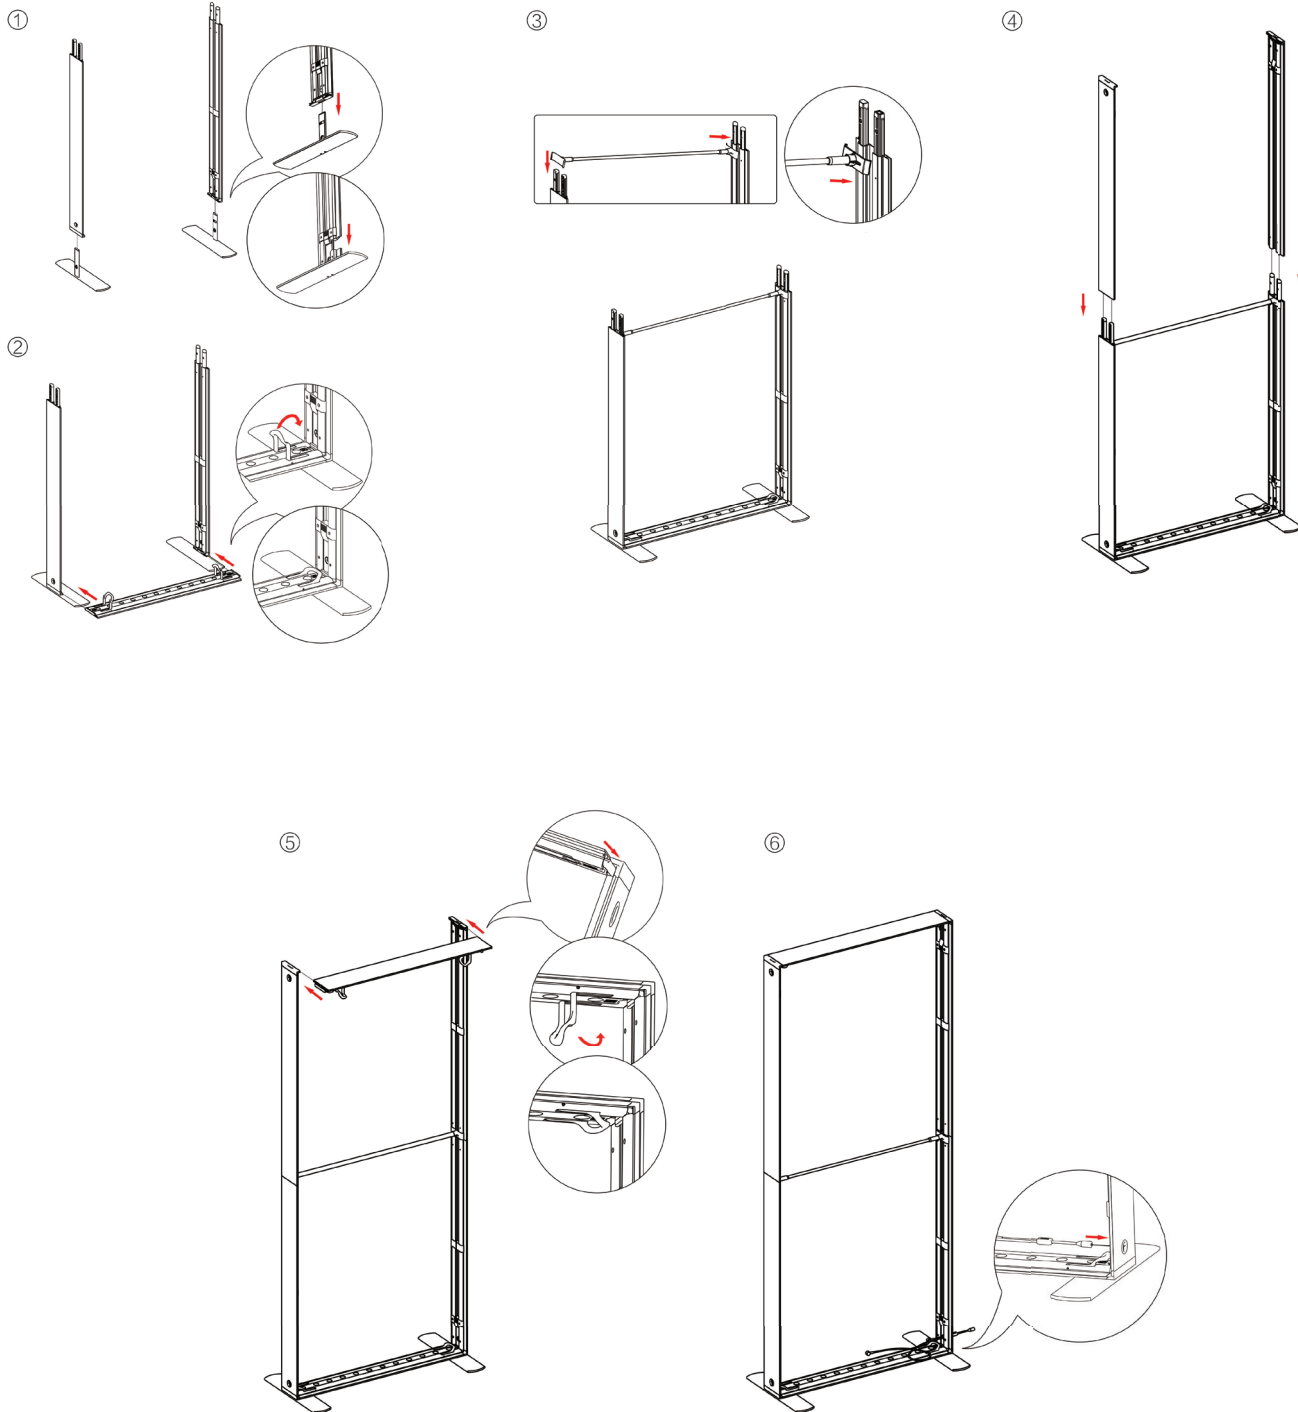

SET UP INSTRUCTIONS QSEG-100X225

SET UP INSTRUCTIONS SEGP-100X225X12

7

8

9

10

SET UP INSTRUCTIONS SEGO-CNTR

SET UP INSTRUCTIONS TRADESHOW BOOTH ASSEMBLY