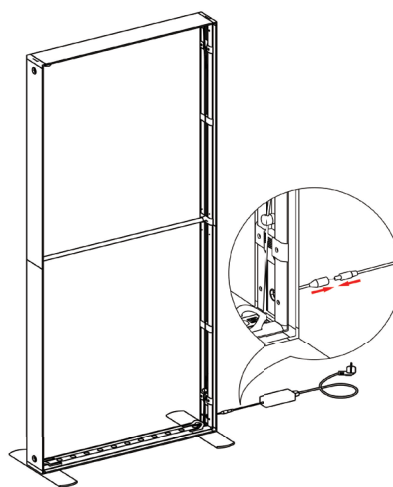

SET UP INSTRUCTIONS QSEG-100X225

SET UP INSTRUCTIONS SEGP-100X225X12

SEGO QSEG CONFIGURATION B

SEGO & QSEG MODULAR SEG DISPLAY
PRODUCT CODE: SEGO-QSEG-B

expandbiz

expandbizdisplays.com • Tel: 626-727-3716

DOUBLE SIDED

INDOOR USE

On frame On graphic

7

8

9

10

SET UP INSTRUCTIONS

SEGO-CNTR