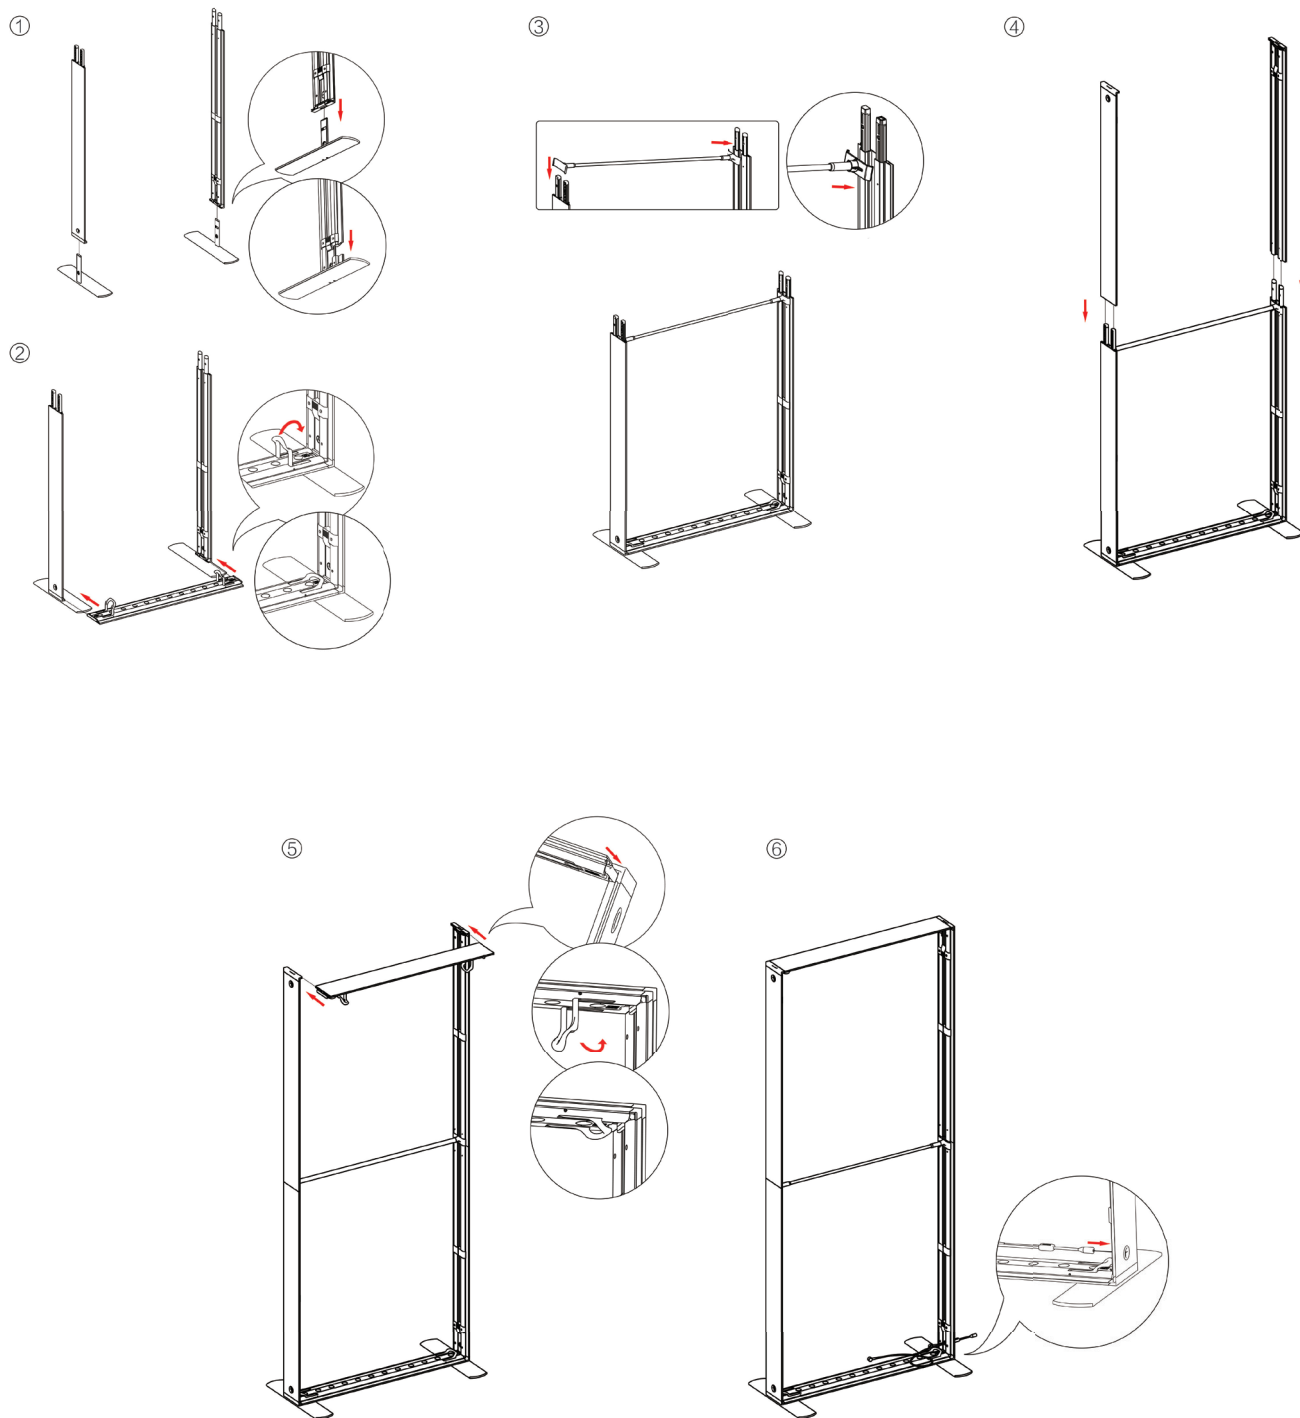

SET UP INSTRUCTIONS QSEG-100X225

SET UP INSTRUCTIONS SEGP-100X225X12

SEGO QSEG CONFIGURATION B

SEGO & QSEG MODULAR SEG DISPLAY
PRODUCT CODE: SEGO-QSEG-B

expandbiz

expandbizdisplays.com • Tel: 626-727-3716

DOUBLE SIDED

INDOOR USE

On frame On graphic

7

8

9

10

SET UP INSTRUCTIONS

SEGO-CNTR

①

②

③

④

⑤

SET UP INSTRUCTIONS TRADESHOW BOOTH ASSEMBLY