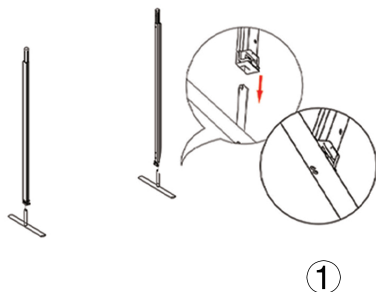

SET UP INSTRUCTIONS QSEG-100X225

SET UP INSTRUCTIONS SEGP-100X225X12

SEGO QSEG CONFIGURATION B

SEGO & QSEG MODULAR SEG DISPLAY
PRODUCT CODE: SEGO-QSEG-B

expandbiz

expandbizdisplays.com • Tel: 626-727-3716

DOUBLE SIDED

INDOOR USE

On frame On graphic

7

8

9

10

SET UP INSTRUCTIONS

SEGO-CNTR