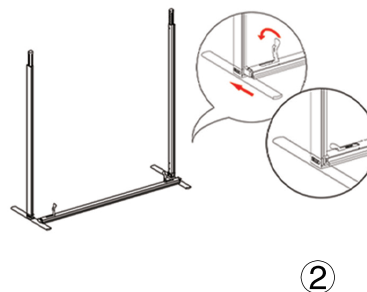

SET UP INSTRUCTIONS QSEG-100X225

SET UP INSTRUCTIONS SEGP-100X225X12

SEGO QSEG CONFIGURATION B

SEGO & QSEG MODULAR SEG DISPLAY
PRODUCT CODE: SEGO-QSEG-B

expandbiz

expandbizdisplays.com • Tel: 626-727-3716

DOUBLE SIDED

INDOOR USE

On frame On graphic

7

8

9

10

SET UP INSTRUCTIONS

SEGO-CNTR