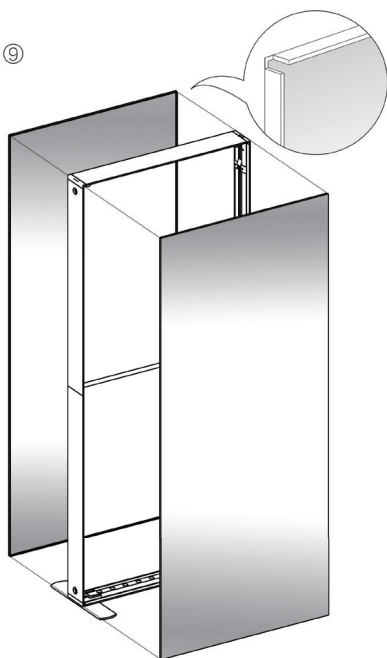

SET UP INSTRUCTIONS QSEG-100X225

SET UP INSTRUCTIONS SEGP-100X225X12

SEGO QSEG CONFIGURATION B

SEGO & QSEG MODULAR SEG DISPLAY
PRODUCT CODE: SEGO-QSEG-B

expandbiz

expandbizdisplays.com • Tel: 626-727-3716

DOUBLE SIDED

INDOOR USE

On frame On graphic

7

8

9

10

SET UP INSTRUCTIONS

SEGO-CNTR

①

②

③

④

⑤

SET UP INSTRUCTIONS TRADESHOW BOOTH ASSEMBLY