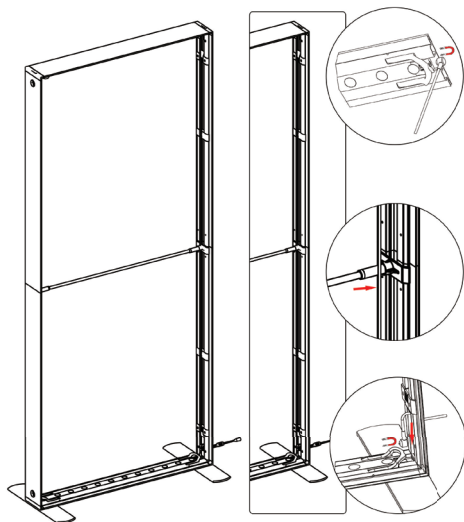

SET UP INSTRUCTIONS QSEG-100X225

SET UP INSTRUCTIONS SEGP-100X225X12

SEGO QSEG CONFIGURATION B

SEGO & QSEG MODULAR SEG DISPLAY
PRODUCT CODE: SEGO-QSEG-B

expandbiz

expandbizdisplays.com • Tel: 626-727-3716

DOUBLE SIDED

INDOOR USE

On frame On graphic

7

8

9

10

SET UP INSTRUCTIONS

SEGO-CNTR

①

②

③

④

⑤

SET UP INSTRUCTIONS TRADESHOW BOOTH ASSEMBLY