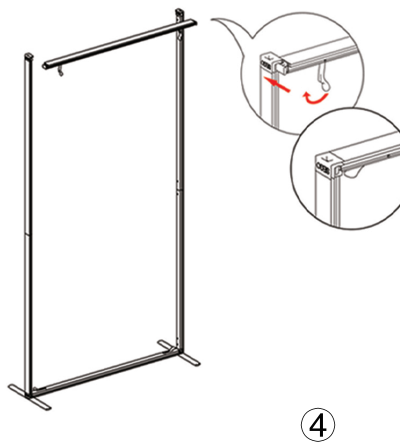

SET UP INSTRUCTIONS QSEG-100X225

SET UP INSTRUCTIONS SEGP-100X225X12

SEGO QSEG CONFIGURATION B

SEGO & QSEG MODULAR SEG DISPLAY
PRODUCT CODE: SEGO-QSEG-B

expandbiz

expandbizdisplays.com • Tel: 626-727-3716

DOUBLE SIDED

INDOOR USE

On frame On graphic

7

8

9

10

SET UP INSTRUCTIONS

SEGO-CNTR