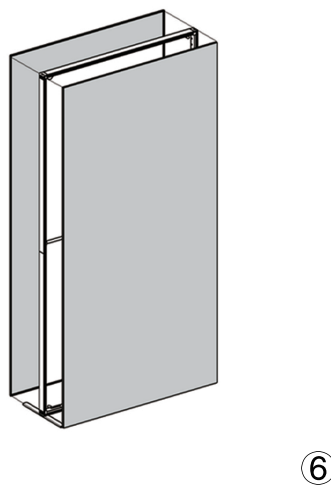

SET UP INSTRUCTIONS QSEG-100X225

SET UP INSTRUCTIONS SEGP-100X225X12

SEGO QSEG CONFIGURATION B

SEGO & QSEG MODULAR SEG DISPLAY
PRODUCT CODE: SEGO-QSEG-B

expandbiz

expandbizdisplays.com • Tel: 626-727-3716

DOUBLE SIDED

INDOOR USE

On frame On graphic

7

8

9

10

SET UP INSTRUCTIONS

SEGO-CNTR