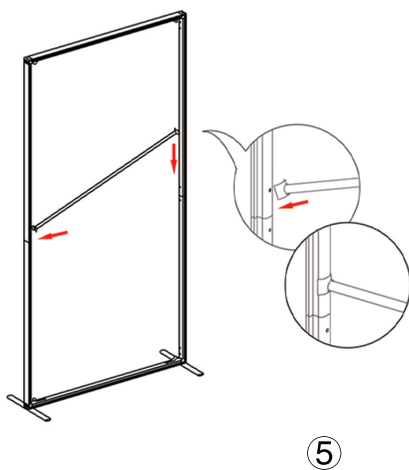

SET UP INSTRUCTIONS QSEG-100X225

SET UP INSTRUCTIONS SEGP-100X225X12

SEGO QSEG CONFIGURATION B

SEGO & QSEG MODULAR SEG DISPLAY
PRODUCT CODE: SEGO-QSEG-B

expandbiz

expandbizdisplays.com • Tel: 626-727-3716

DOUBLE SIDED

INDOOR USE

On frame On graphic

7

8

9

10

SET UP INSTRUCTIONS

SEGO-CNTR