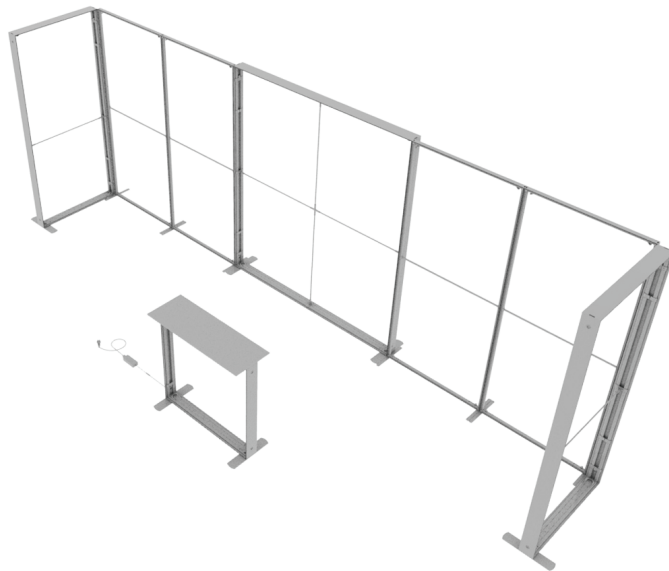

SEGO QSEG CONFIGURATION A

SEGO & QSEG MODULAR SEG DISPLAY
 PRODUCT CODE: SEGO-QSEG-A

expandbiz

expandbizdisplays.com • Tel: 626-727-3716

On frame On graphic

PRODUCT DESCRIPTION

When modular worlds collide! The SEGO + QSEG configurations offer a perfect blend of backlit and non-backlit graphics for your trade show or exhibition needs. Emphasize your message with vibrant backlit graphics on SEGO lightbox frames that pair well with non backlit graphics on the QSEGs. All frames showcase double sided graphics so your message can be seen from almost any angle. All graphics are dye sub printed with SEG (Silicone Edge Graphic) finishing which makes for easy graphic install and change out. Frame assembly and modular connection is all tool free so you don't have to worry about having tools on hand for booth setup and breakdown. Specialized connectors were developed to marry the two systems and have connectors for inline as well as 90° corners. Choose from our standard SEGO + QSEG configurations or contact us for a custom quote. SEGO + QSEG.... Name a better duo I'll wait...

DISPLAY DIMENSIONS	240"W x 88.5"H x 39"D
GRAPHIC SIZE	41.5"W x 91"H (QSEG-100x225)
	78.125"W x 88.625"H (SEGO-200x225)
	41.5"W x 91"H (SEGO-100x225)
	41.5"W x 41.5"H (SEGO-CNTR)

GRAPHIC MATERIAL

Dye Sub Stretch Fabric (QSEG Frames)
 Dye Sub Backlit Fabric (SEGO Frames)

GRAPHIC FINISHING

12mm x 3mm Silicone beading sewn around perimeter

DISPLAY CONSTRUCTION

Aluminum extrusion frames with plastic components

SHIPPING WEIGHTS & DIMENSIONS

Shipping Weight (each box)	16 lbs (QSEG-100X225) (4 boxes)
	37 lbs (SEGO-200x225) (2 boxes)
	32 lbs (SEGO-100x225) (2 boxes)
	31 lbs (SEGO-CNTR) (1 box)
Shipping Dimensions (each box)	47.25"W x 4"H x 10.25"D (4 boxes)
	54.5"W x 15.5"H x 6.75"D (4 boxes)
	54.5"W x 15.5"H x 6.75"D (2 boxes)
	45.5"W x 15.5"H x 6.75"D (1 box)