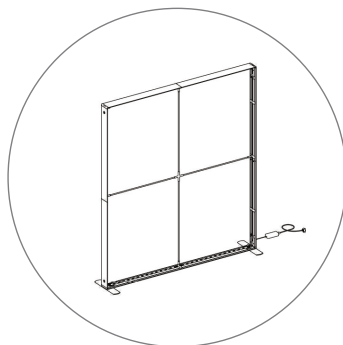

(qty 1)
SEGO-200X225X12