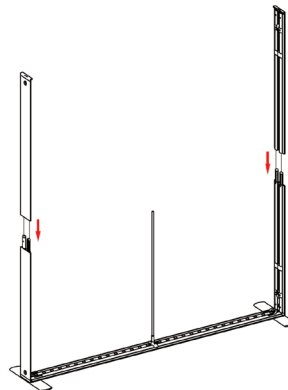

INDOOR
USE

On frame On graphic

7

8

9

10

SET UP INSTRUCTIONS

SEGO-200X225X12

①

③

②

④

⑤

⑦

⑥

SEGO QSEG CONFIGURATION A