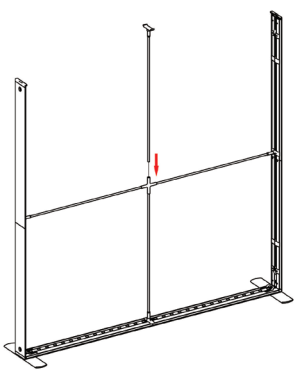

SEGO QSEG CONFIGURATION A

SEGO & QSEG MODULAR SEG DISPLAY
PRODUCT CODE: SEGO-QSEG-A

expandbiz

expandbizdisplays.com • Tel: 626-727-3716

DOUBLE SIDED

INDOOR USE

On frame On graphic

⑧

⑨

⑩

⑪