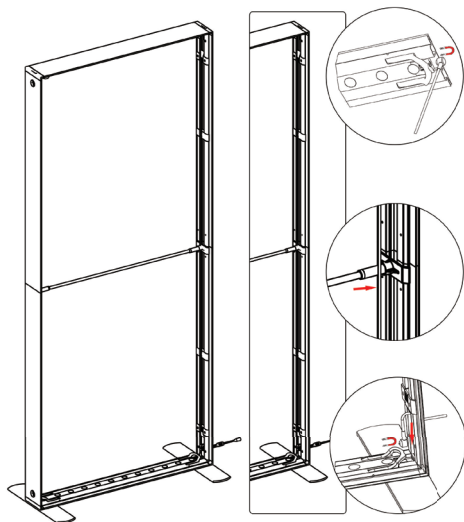

SET UP INSTRUCTIONS QSEG-100X225

SET UP INSTRUCTIONS SEGO-100X225X12

SEGO QSEG CONFIGURATION A

SEGO & QSEG MODULAR SEG DISPLAY
PRODUCT CODE: SEGO-QSEG-A

expandbiz

expandbizdisplays.com • Tel: 626-727-3716

DOUBLE
SIDED

INDOOR
USE

On frame On graphic

7

8

9

10

SET UP INSTRUCTIONS

SEGO-200X225X12