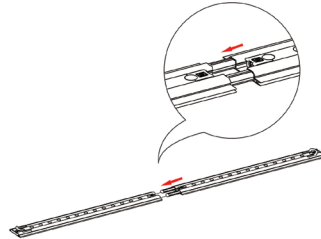

SET UP INSTRUCTIONS

SEGO-200X225X12

①

③

②

④

⑤

⑦

⑥