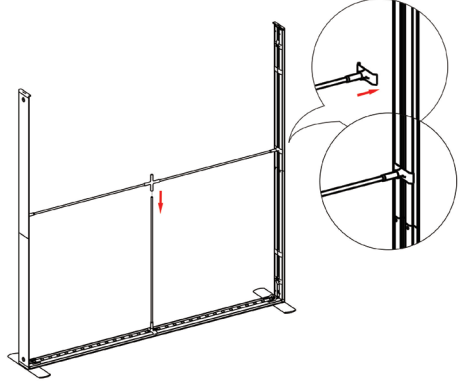

SEGO QSEG CONFIGURATION A

SEGO & QSEG MODULAR SEG DISPLAY
PRODUCT CODE: SEGO-QSEG-A

expandbiz

expandbizdisplays.com • Tel: 626-727-3716

DOUBLE SIDED

INDOOR USE

On frame On graphic

⑧

⑨

⑩

⑪