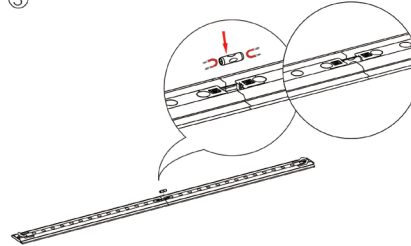

SET UP INSTRUCTIONS

SEGO-200X225X12

①

③