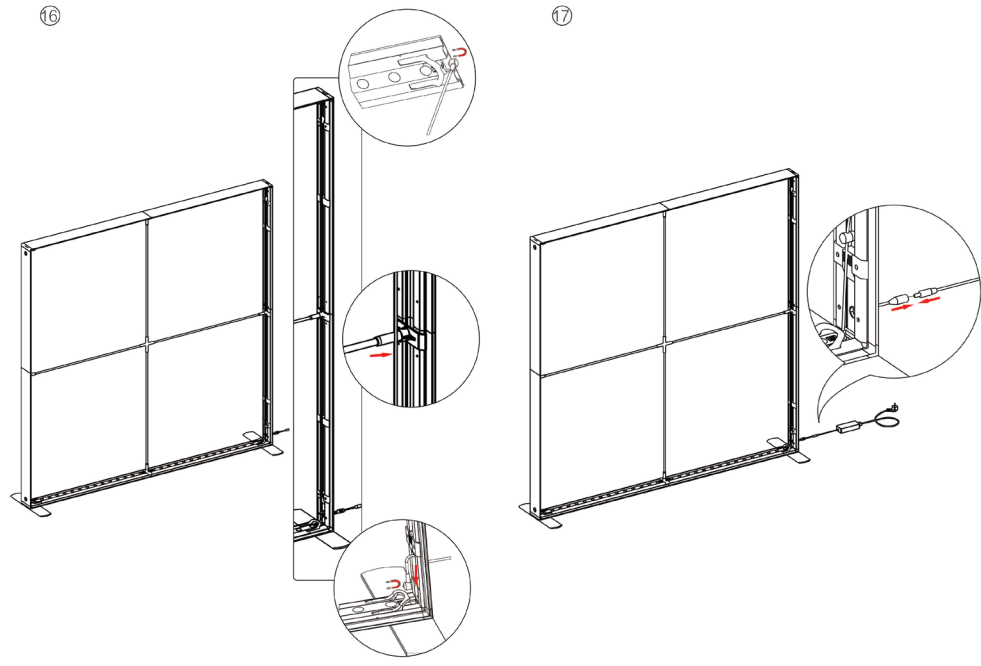

INDOOR USE

On frame On graphic

SET UP INSTRUCTIONS

SEGO-CNTR

SET UP INSTRUCTIONS TRADESHOW BOOTH ASSEMBLY