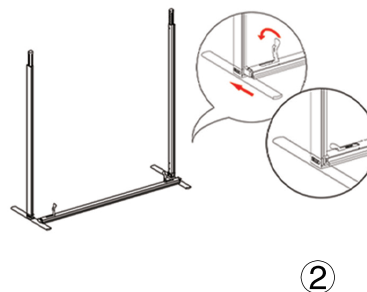

SET UP INSTRUCTIONS QSEG-100X225