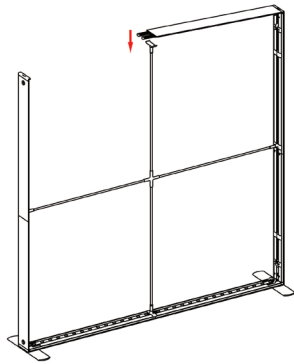

SEGO QSEG CONFIGURATION A

SEGO & QSEG MODULAR SEG DISPLAY
PRODUCT CODE: SEGO-QSEG-A

expandbiz

expandbizdisplays.com • Tel: 626-727-3716

On frame On graphic

12