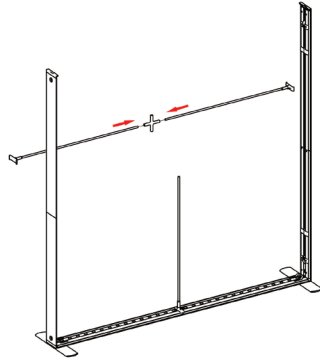

SEGO QSEG CONFIGURATION A

SEGO & QSEG MODULAR SEG DISPLAY
PRODUCT CODE: SEGO-QSEG-A

expandbiz

expandbizdisplays.com • Tel: 626-727-3716

DOUBLE SIDED

INDOOR USE

On frame On graphic

⑧