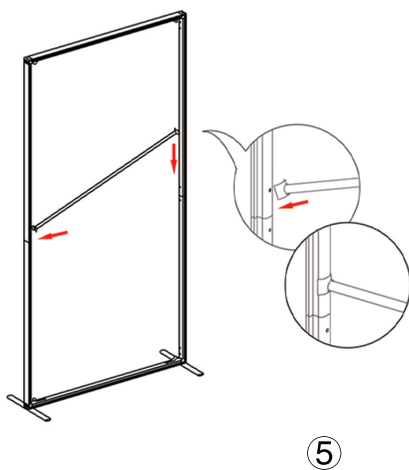

SET UP INSTRUCTIONS QSEG-100X225

SET UP INSTRUCTIONS SEGO-100X225X12

SEGO QSEG CONFIGURATION A

SEGO & QSEG MODULAR SEG DISPLAY
PRODUCT CODE: SEGO-QSEG-A

expandbiz

expandbizdisplays.com • Tel: 626-727-3716

DOUBLE
SIDED

INDOOR
USE

On frame On graphic

7

8

9

10

SET UP INSTRUCTIONS

SEGO-200X225X12