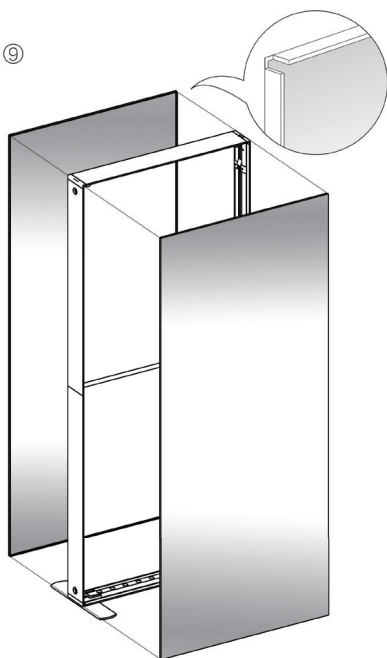

SET UP INSTRUCTIONS QSEG-100X225

SET UP INSTRUCTIONS SEGO-100X225X12

SEGO QSEG CONFIGURATION A

SEGO & QSEG MODULAR SEG DISPLAY
PRODUCT CODE: SEGO-QSEG-A

expandbiz

expandbizdisplays.com • Tel: 626-727-3716

DOUBLE
SIDED

INDOOR
USE

On frame On graphic

7

8

9

10

SET UP INSTRUCTIONS

SEGO-200X225X12