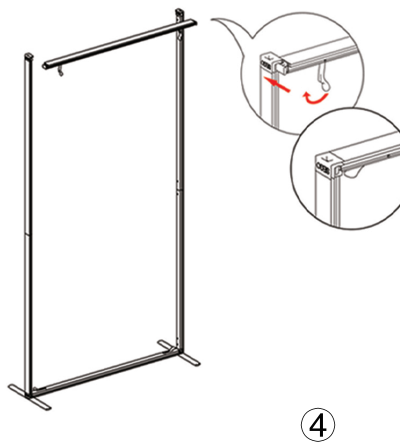

SET UP INSTRUCTIONS QSEG-100X225

SET UP INSTRUCTIONS SEGO-100X225X12

SEGO QSEG CONFIGURATION A

SEGO & QSEG MODULAR SEG DISPLAY
PRODUCT CODE: SEGO-QSEG-A

expandbiz

expandbizdisplays.com • Tel: 626-727-3716

DOUBLE
SIDED

INDOOR
USE

On frame On graphic

7

8

9

10

SET UP INSTRUCTIONS

SEGO-200X225X12