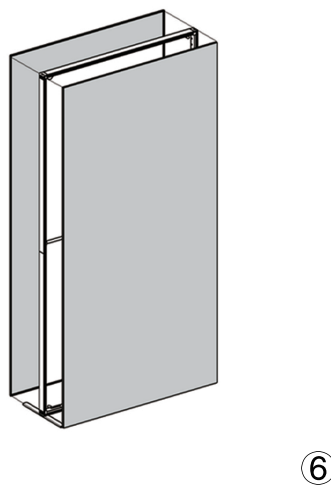

SET UP INSTRUCTIONS QSEG-100X225

SET UP INSTRUCTIONS SEGO-100X225X12

SEGO QSEG CONFIGURATION A

SEGO & QSEG MODULAR SEG DISPLAY
PRODUCT CODE: SEGO-QSEG-A

expandbiz

expandbizdisplays.com • Tel: 626-727-3716

DOUBLE
SIDED

INDOOR
USE

On frame On graphic

7

8

9

10

SET UP INSTRUCTIONS

SEGO-200X225X12