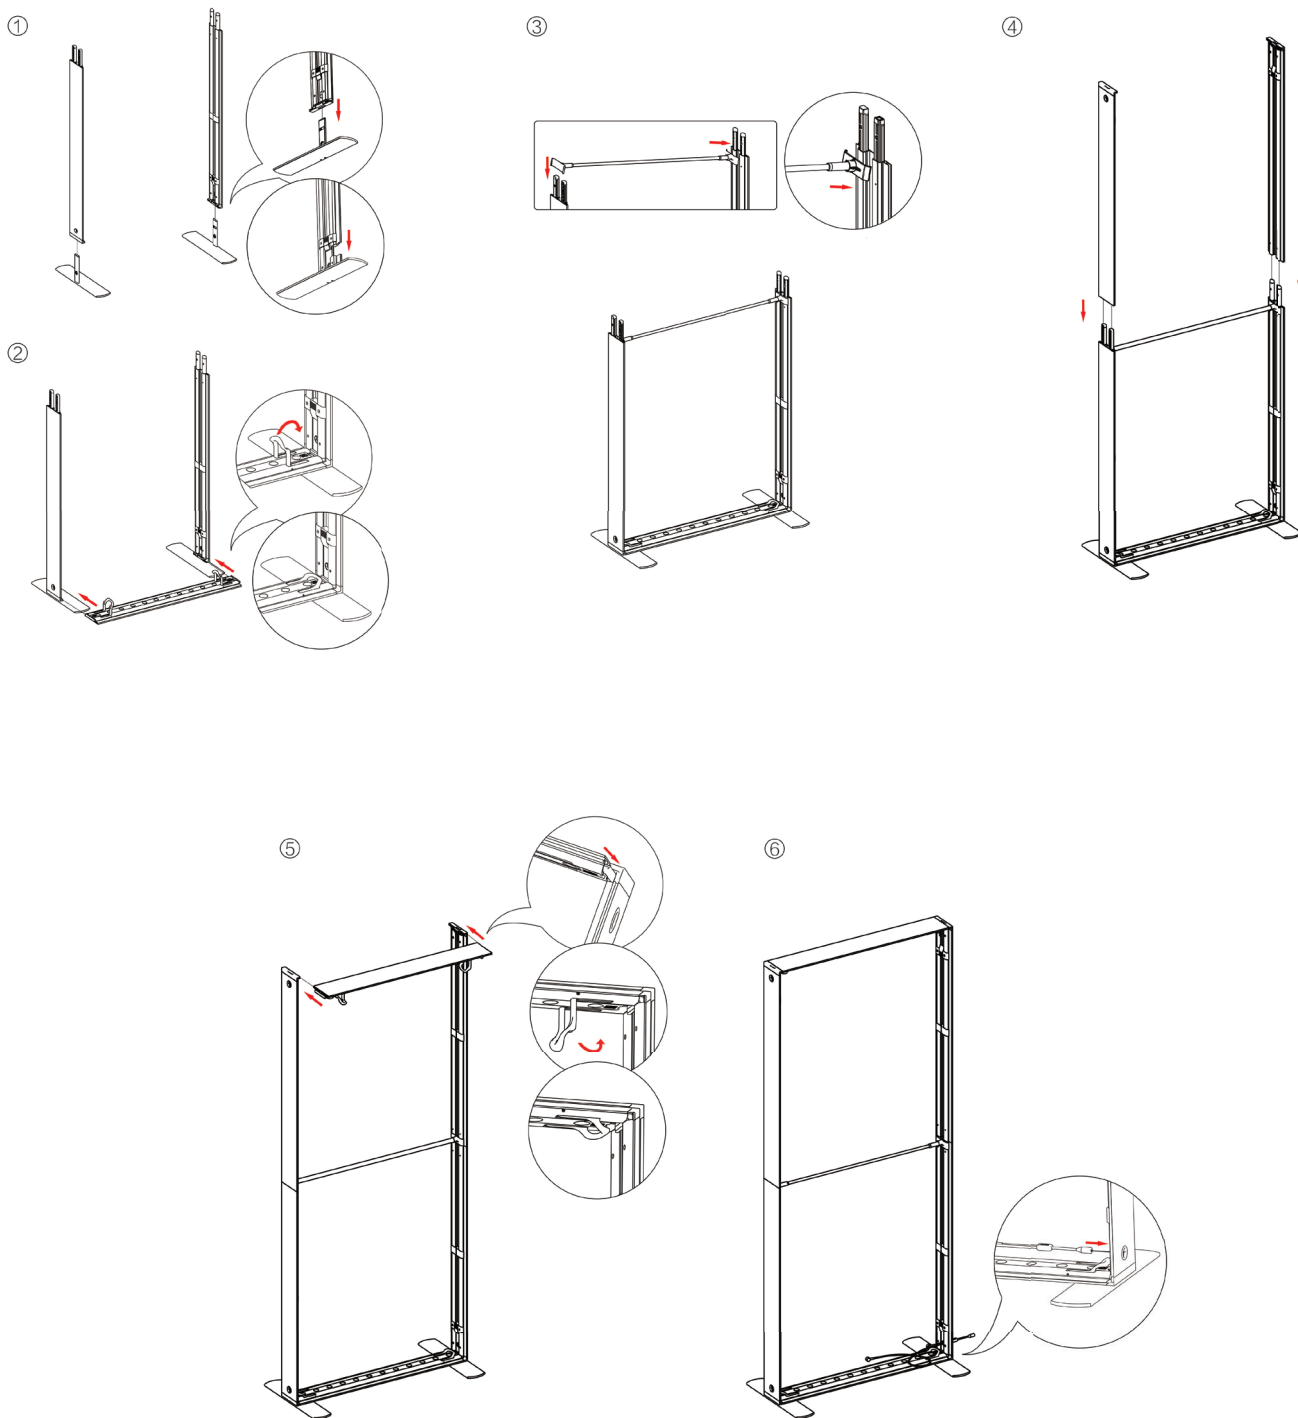

SET UP INSTRUCTIONS QSEG-100X225

SET UP INSTRUCTIONS SEGO-100X225X12

SEGO QSEG CONFIGURATION A

SEGO & QSEG MODULAR SEG DISPLAY
PRODUCT CODE: SEGO-QSEG-A

expandbiz

expandbizdisplays.com • Tel: 626-727-3716

DOUBLE
SIDED

INDOOR
USE

On frame On graphic

7

8

9

10

SET UP INSTRUCTIONS

SEGO-200X225X12

INDOOR USE

On frame On graphic

SET UP INSTRUCTIONS

SEGO-CNTR

SET UP INSTRUCTIONS TRADESHOW BOOTH ASSEMBLY