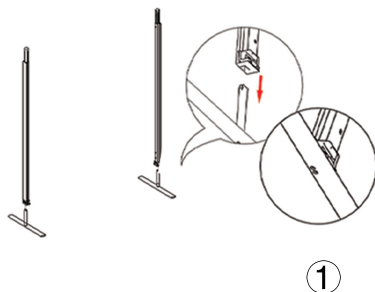

SET UP INSTRUCTIONS QSEG-100X225