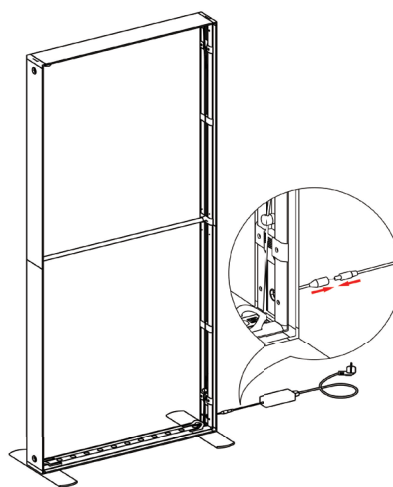

INDOOR
USE

On frame On graphic

7

8

9

10

SET UP INSTRUCTIONS

SEGO-200X225X12