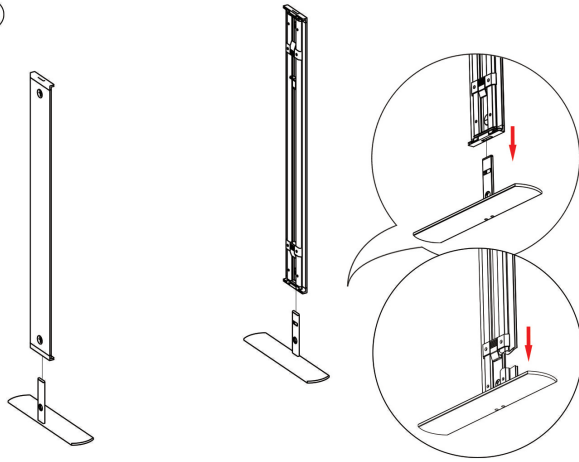

SET UP INSTRUCTIONS SEGO COUNTER FRAME ASSEMBLY

①