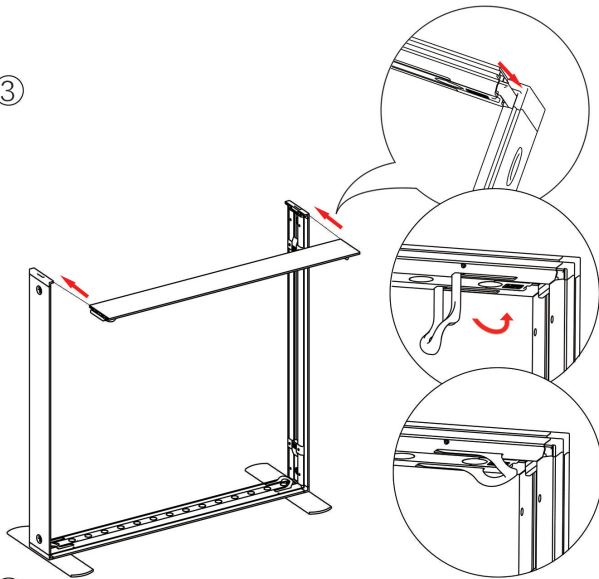

## SET UP INSTRUCTIONS SEGO COUNTER FRAME ASSEMBLY

①

②

③

④

⑤

## FRAME CONNECTION