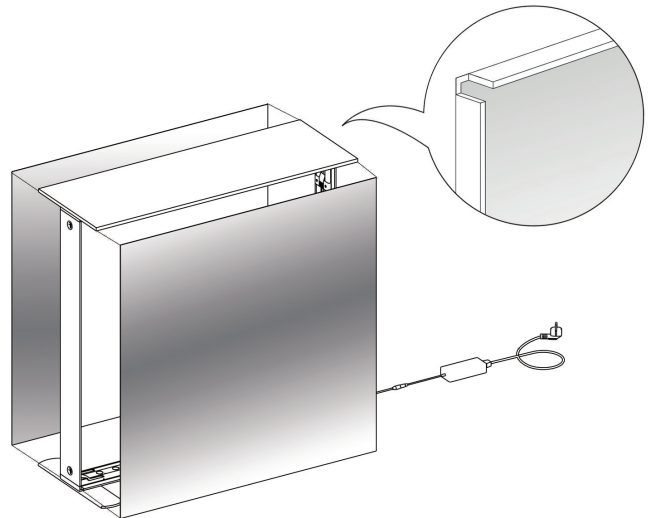

## PRODUCT DESCRIPTION

The advanced technology of the new SEGO modular lightbox system combines innovation with intuition. Toolless down to its feet, SEGO is designed to help heighten your display experience. Magnetic electrical connectors light up the UL certified LED lights that come pre-installed in the profiles. Electrical wires stay hidden from view. Edge-to-edge customizable SEG backlit fabric graphics cover the front and back of the aluminum frame. Portable, configurable, desirable, SEGO is a lightbox unlike the others. SEGO is so well thought out, even its durable foam cut carry bag is made distinctly to keep all parts and pieces protected and organized.

## SET UP INSTRUCTIONS SEGO COUNTER FRAME ASSEMBLY

①

②

③

④

⑤

## FRAME CONNECTION