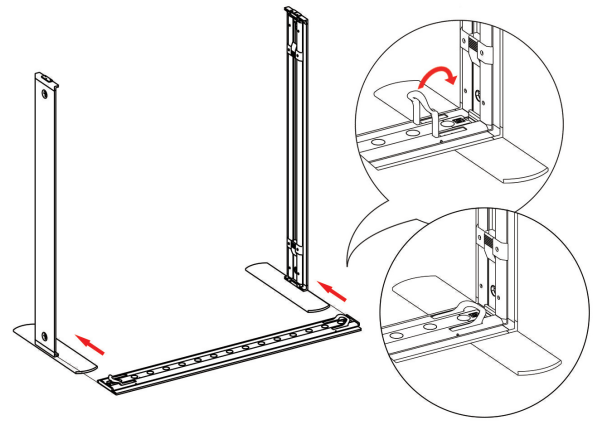

SET UP INSTRUCTIONS SEGO COUNTER FRAME ASSEMBLY

①

②

③

④

⑤