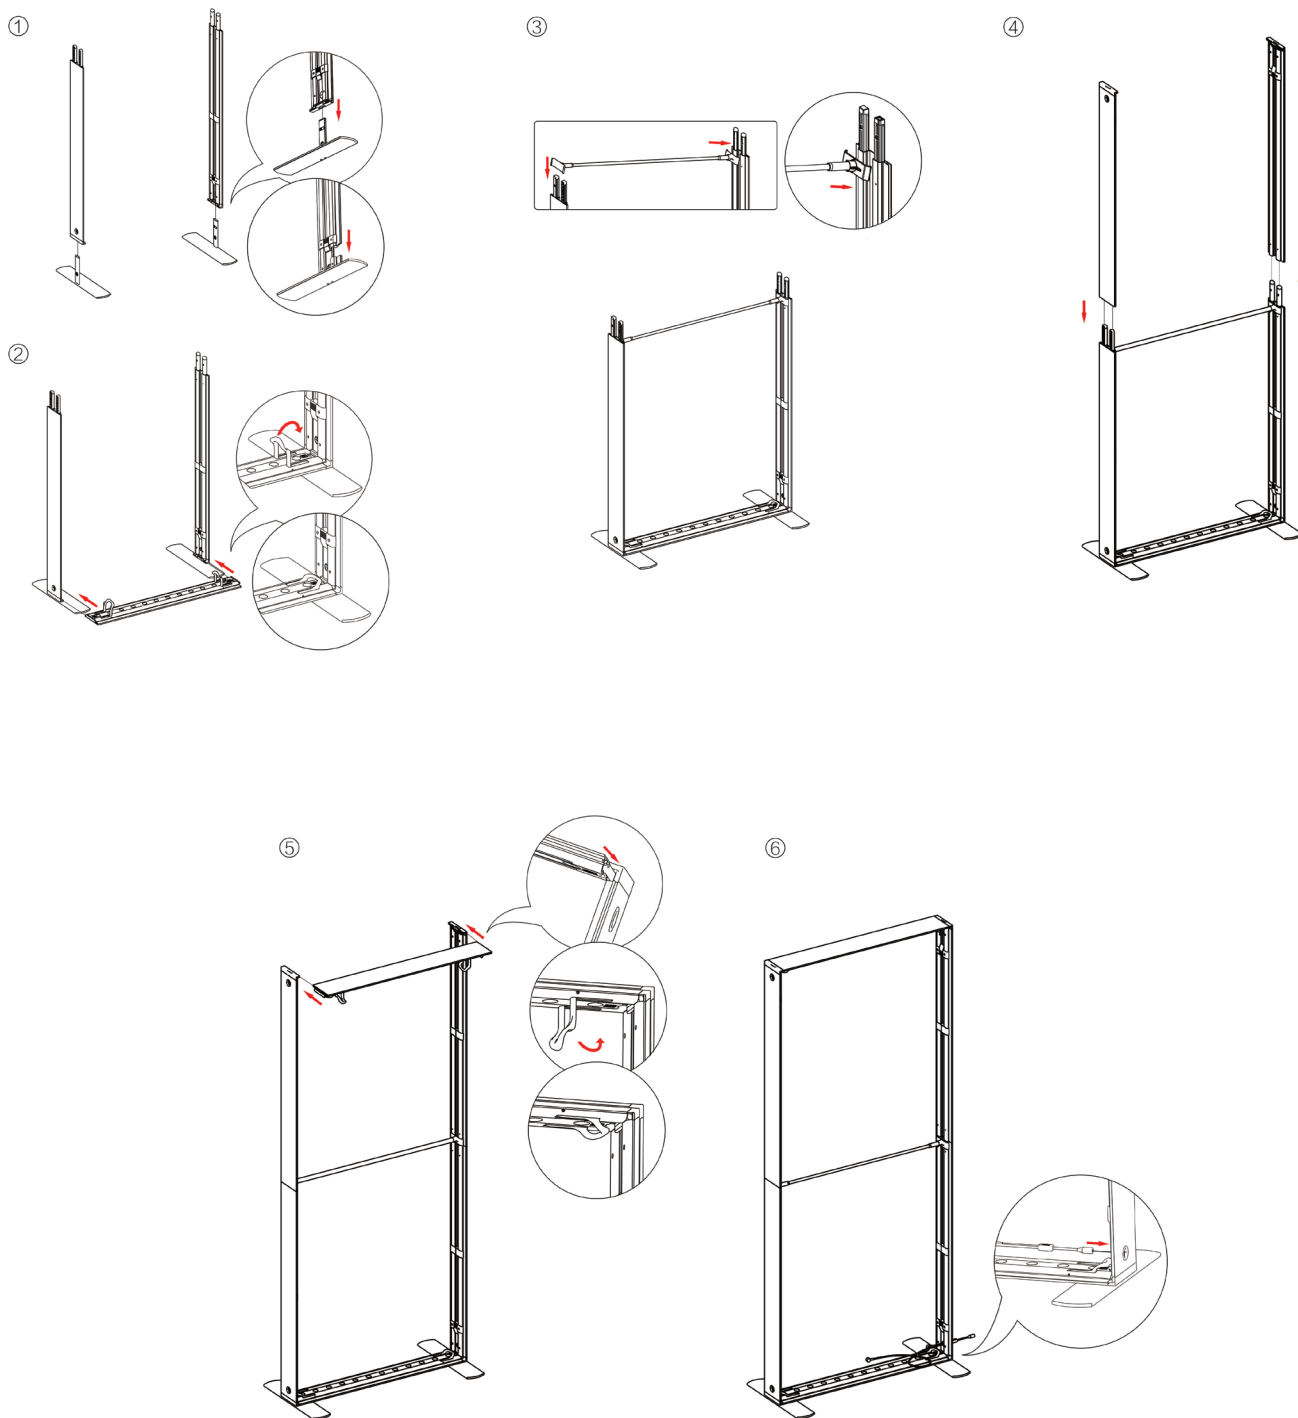

SET UP INSTRUCTIONS SEGO 100X225 FRAME ASSEMBLY