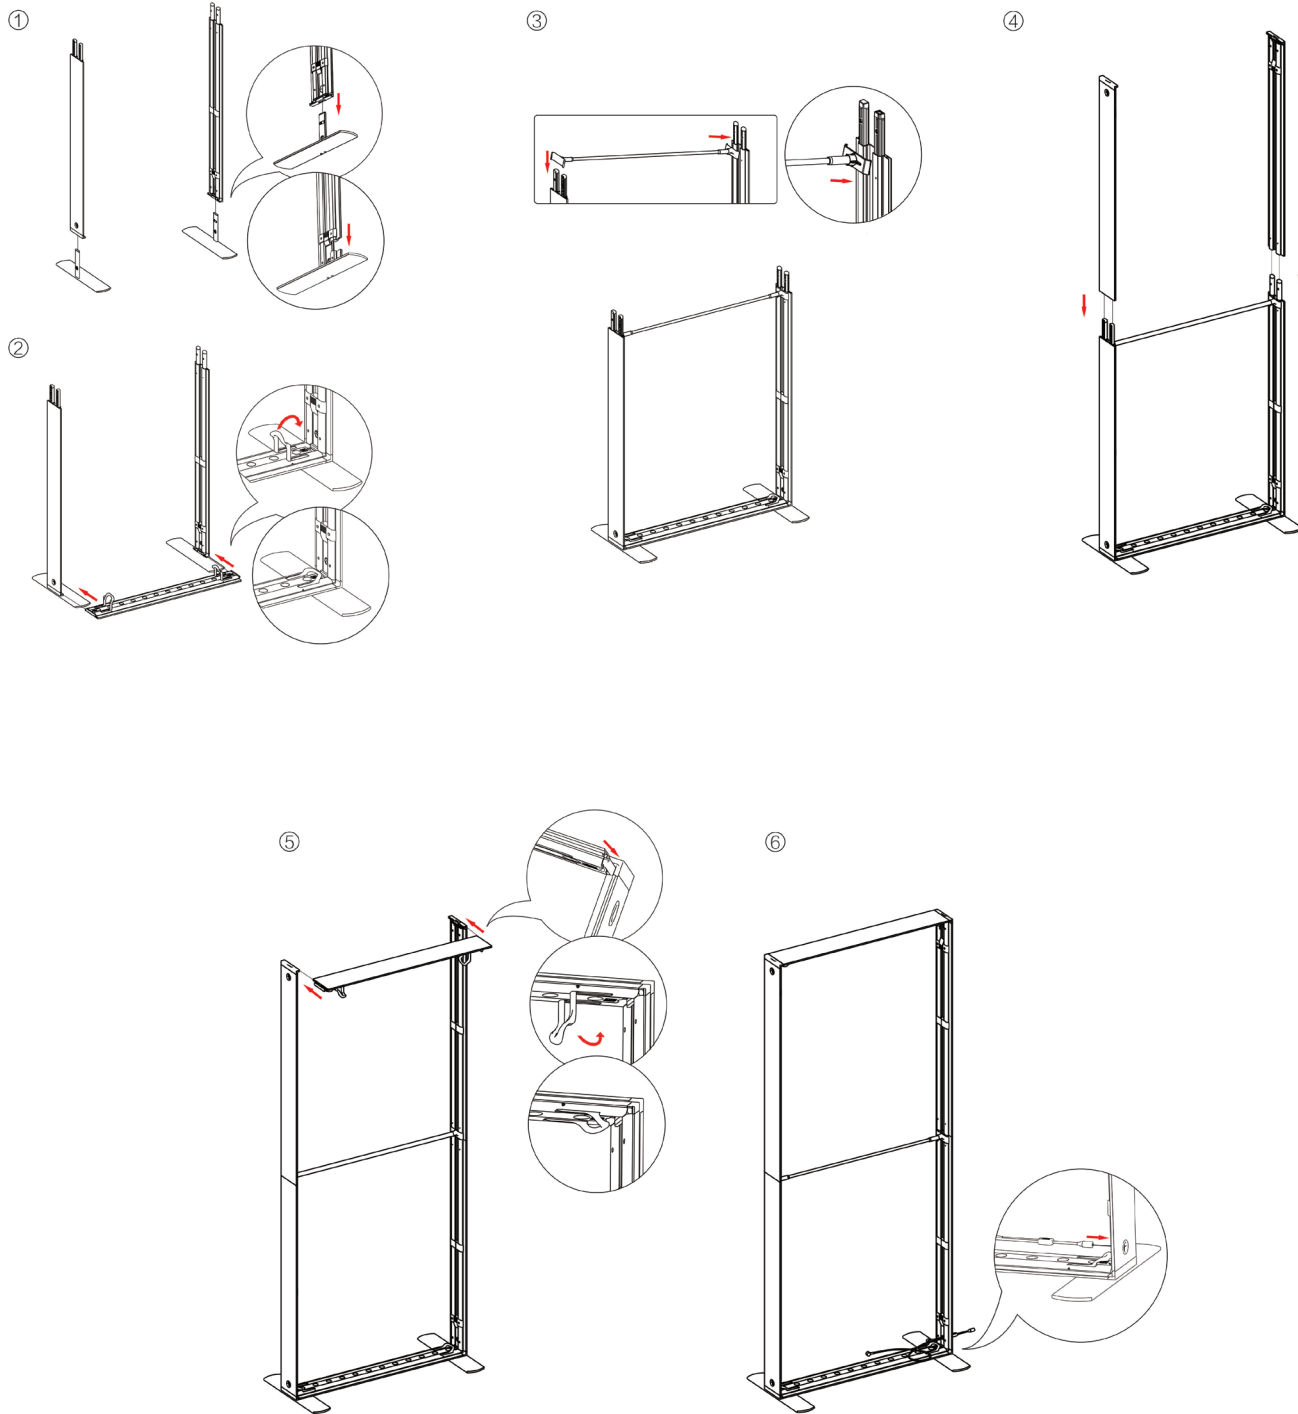

SEGO CONFIGURATION H

SEGO MODULAR LIGHTBOX DISPLAY
PRODUCT CODE:SEGO-H-20x10G

SET UP INSTRUCTIONS SEGO 100X225 FRAME ASSEMBLY

SEGO CONFIGURATION H

SEGO MODULAR LIGHTBOX DISPLAY
PRODUCT CODE:SEGO-H-20x10G

SEGO CONFIGURATION H

SEGO MODULAR LIGHTBOX DISPLAY
PRODUCT CODE:SEGO-H-20x10G

SET UP INSTRUCTIONS SEGO COUNTER FRAME ASSEMBLY

①

②

③

④

⑤

SEGO CONFIGURATION H

SEGO MODULAR LIGHTBOX DISPLAY

PRODUCT CODE:SEGO-H-20x10G

FRAME CONNECTION

SEGO CONFIGURATION H

SEGO MODULAR LIGHTBOX DISPLAY
PRODUCT CODE:SEGO-H-20x10G

TRANSFORMER WIRING CONNECTION