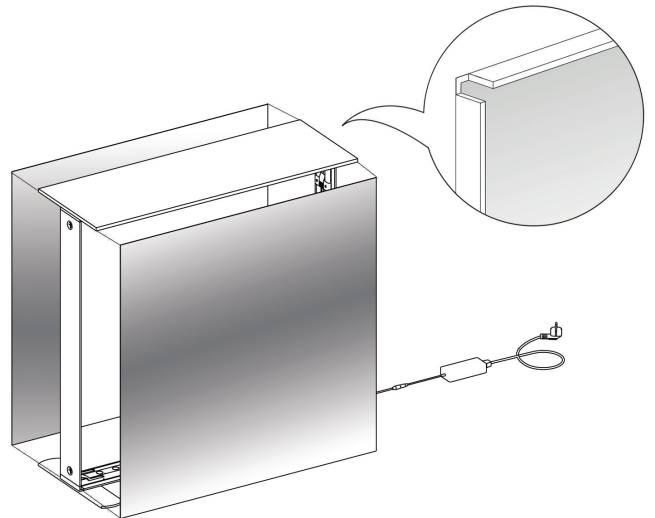

SEGO CONFIGURATION H

SEGO MODULAR LIGHTBOX DISPLAY
PRODUCT CODE:SEGO-H-20x10G

SET UP INSTRUCTIONS SEGO 100X225 FRAME ASSEMBLY

SEGO CONFIGURATION H

SEGO MODULAR LIGHTBOX DISPLAY
PRODUCT CODE:SEGO-H-20x10G

SEGO CONFIGURATION H

SEGO MODULAR LIGHTBOX DISPLAY
PRODUCT CODE:SEGO-H-20x10G

SET UP INSTRUCTIONS SEGO COUNTER FRAME ASSEMBLY

①

②

③

④

⑤

SEGO CONFIGURATION H

SEGO MODULAR LIGHTBOX DISPLAY

PRODUCT CODE:SEGO-H-20x10G

FRAME CONNECTION

SEGO CONFIGURATION H

SEGO MODULAR LIGHTBOX DISPLAY
PRODUCT CODE:SEGO-H-20x10G

TRANSFORMER WIRING CONNECTION