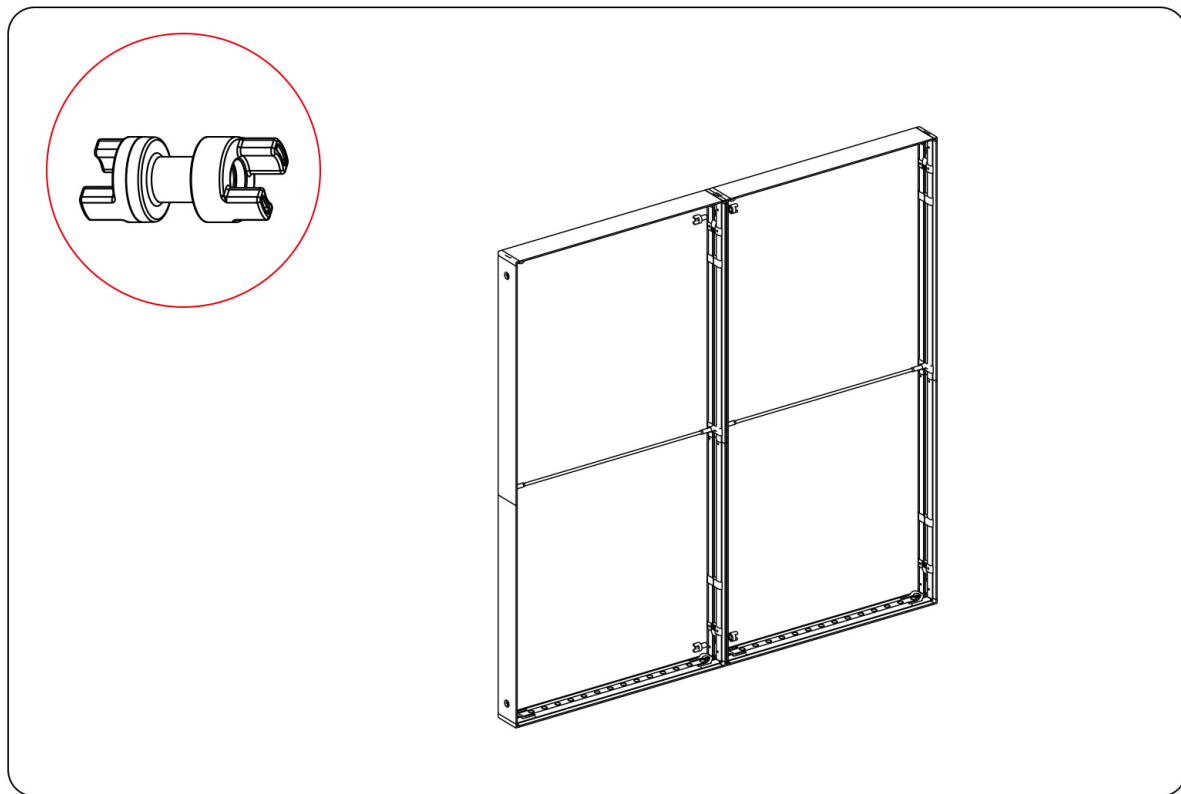

SEGO CONFIGURATION H

SEGO MODULAR LIGHTBOX DISPLAY
PRODUCT CODE:SEGO-H-20x10G

SET UP INSTRUCTIONS SEGO 100X225 FRAME ASSEMBLY

SEGO CONFIGURATION H

SEGO MODULAR LIGHTBOX DISPLAY
PRODUCT CODE:SEGO-H-20x10G

SEGO CONFIGURATION H

SEGO MODULAR LIGHTBOX DISPLAY
PRODUCT CODE:SEGO-H-20x10G

SET UP INSTRUCTIONS SEGO COUNTER FRAME ASSEMBLY

①

②

③

④

⑤

SEGO CONFIGURATION H

SEGO MODULAR LIGHTBOX DISPLAY

PRODUCT CODE:SEGO-H-20x10G

FRAME CONNECTION

SEGO CONFIGURATION H

SEGO MODULAR LIGHTBOX DISPLAY
PRODUCT CODE:SEGO-H-20x10G

TRANSFORMER WIRING CONNECTION