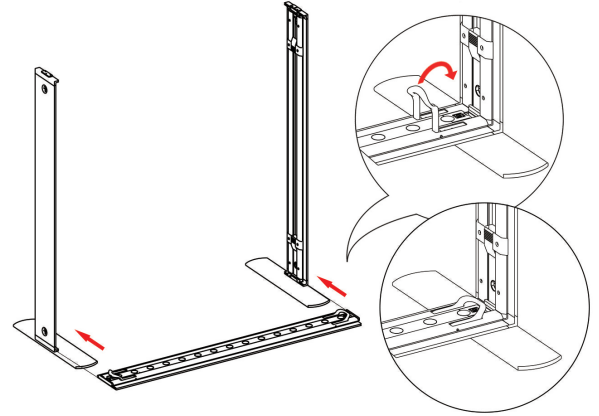

SEGO CONFIGURATION H

SEGO MODULAR LIGHTBOX DISPLAY
PRODUCT CODE:SEGO-H-20x10G

SET UP INSTRUCTIONS SEGO 100X225 FRAME ASSEMBLY

SEGO CONFIGURATION H

SEGO MODULAR LIGHTBOX DISPLAY
PRODUCT CODE:SEGO-H-20x10G

SEGO CONFIGURATION H

SEGO MODULAR LIGHTBOX DISPLAY
PRODUCT CODE:SEGO-H-20x10G

SET UP INSTRUCTIONS SEGO COUNTER FRAME ASSEMBLY

①

②

③

④

⑤

SEGO CONFIGURATION H