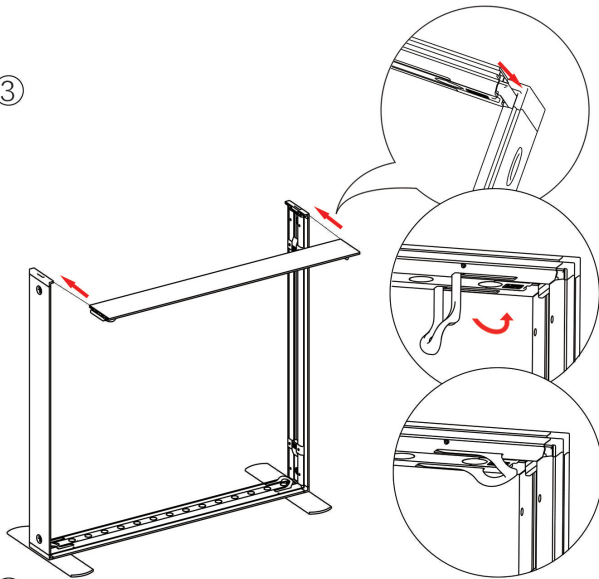

SEGO CONFIGURATION H

SEGO MODULAR LIGHTBOX DISPLAY
PRODUCT CODE:SEGO-H-20x10G

SET UP INSTRUCTIONS SEGO 100X225 FRAME ASSEMBLY

SEGO CONFIGURATION H

SEGO MODULAR LIGHTBOX DISPLAY
PRODUCT CODE:SEGO-H-20x10G

SEGO CONFIGURATION H

SEGO MODULAR LIGHTBOX DISPLAY
PRODUCT CODE:SEGO-H-20x10G

SET UP INSTRUCTIONS SEGO COUNTER FRAME ASSEMBLY

①

②

③

④

⑤

SEGO CONFIGURATION H

SEGO MODULAR LIGHTBOX DISPLAY

PRODUCT CODE:SEGO-H-20x10G

FRAME CONNECTION

SEGO CONFIGURATION H

SEGO MODULAR LIGHTBOX DISPLAY
PRODUCT CODE:SEGO-H-20x10G

TRANSFORMER WIRING CONNECTION