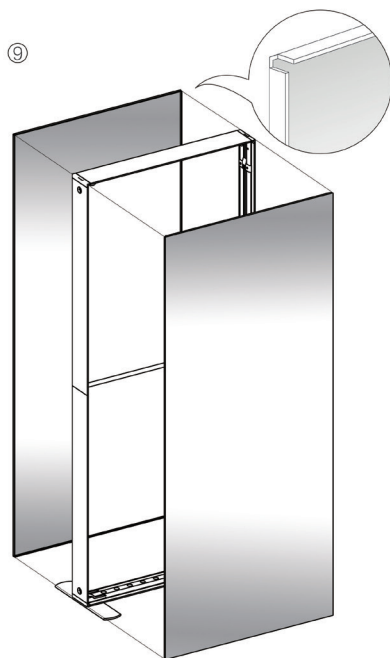

SEGO CONFIGURATION H

SEGO MODULAR LIGHTBOX DISPLAY
PRODUCT CODE:SEGO-H-20x10G

SET UP INSTRUCTIONS SEGO 100X225 FRAME ASSEMBLY

SEGO CONFIGURATION H

SEGO MODULAR LIGHTBOX DISPLAY
PRODUCT CODE:SEGO-H-20x10G

SEGO CONFIGURATION H

SEGO MODULAR LIGHTBOX DISPLAY
PRODUCT CODE:SEGO-H-20x10G

SET UP INSTRUCTIONS SEGO COUNTER FRAME ASSEMBLY

①

②

③

④

⑤

SEGO CONFIGURATION H

SEGO MODULAR LIGHTBOX DISPLAY

PRODUCT CODE:SEGO-H-20x10G

FRAME CONNECTION

SEGO CONFIGURATION H

SEGO MODULAR LIGHTBOX DISPLAY
PRODUCT CODE:SEGO-H-20x10G

TRANSFORMER WIRING CONNECTION