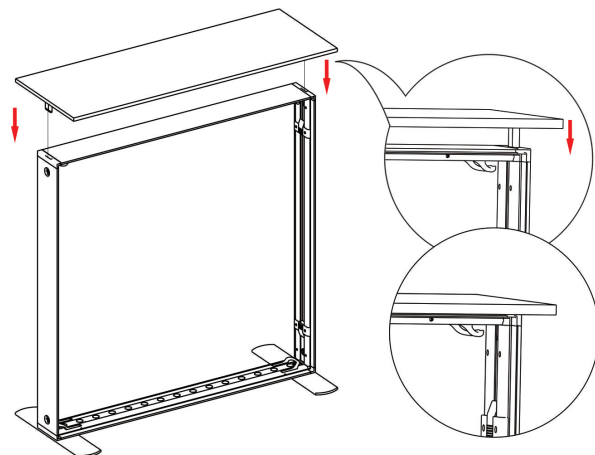

SEGO CONFIGURATION H

SEGO MODULAR LIGHTBOX DISPLAY
PRODUCT CODE:SEGO-H-20x10G

SET UP INSTRUCTIONS SEGO 100X225 FRAME ASSEMBLY

SEGO CONFIGURATION H

SEGO MODULAR LIGHTBOX DISPLAY
PRODUCT CODE:SEGO-H-20x10G

SEGO CONFIGURATION H

SEGO MODULAR LIGHTBOX DISPLAY
PRODUCT CODE:SEGO-H-20x10G

SET UP INSTRUCTIONS SEGO COUNTER FRAME ASSEMBLY

①

②

③

④

⑤

SEGO CONFIGURATION H

SEGO MODULAR LIGHTBOX DISPLAY

PRODUCT CODE:SEGO-H-20x10G

FRAME CONNECTION

SEGO CONFIGURATION H

SEGO MODULAR LIGHTBOX DISPLAY
PRODUCT CODE:SEGO-H-20x10G

TRANSFORMER WIRING CONNECTION