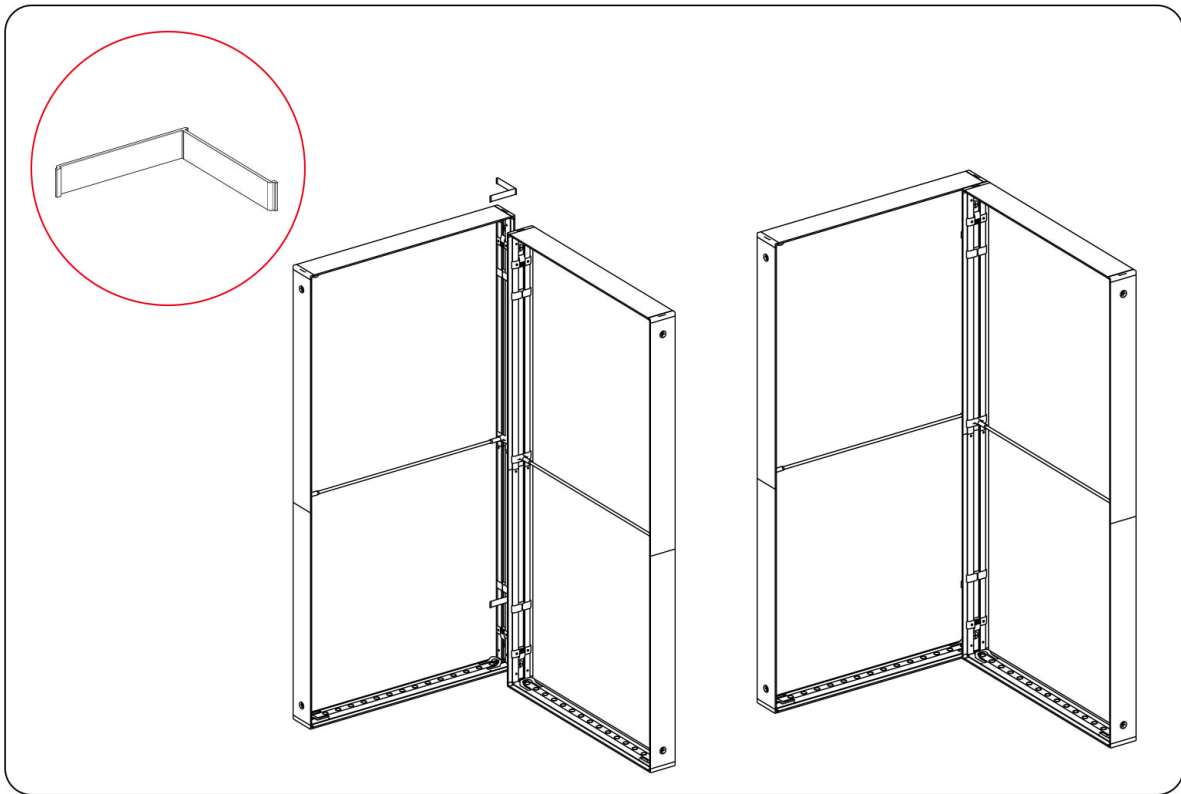

SEGO CONFIGURATION H

SEGO MODULAR LIGHTBOX DISPLAY
PRODUCT CODE:SEGO-H-20x10G

SET UP INSTRUCTIONS SEGO 100X225 FRAME ASSEMBLY

SEGO CONFIGURATION H

SEGO MODULAR LIGHTBOX DISPLAY
PRODUCT CODE:SEGO-H-20x10G

SEGO CONFIGURATION H

SEGO MODULAR LIGHTBOX DISPLAY
PRODUCT CODE:SEGO-H-20x10G

SET UP INSTRUCTIONS SEGO COUNTER FRAME ASSEMBLY

①

②

③

④

⑤

SEGO CONFIGURATION H

SEGO MODULAR LIGHTBOX DISPLAY

PRODUCT CODE:SEGO-H-20x10G

FRAME CONNECTION

SEGO CONFIGURATION H

SEGO MODULAR LIGHTBOX DISPLAY
PRODUCT CODE:SEGO-H-20x10G

TRANSFORMER WIRING CONNECTION