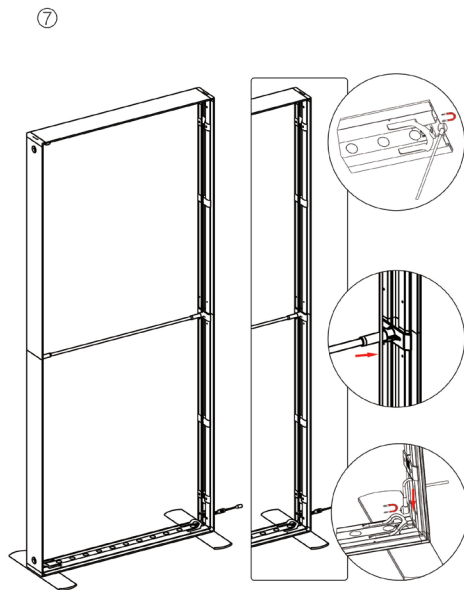

SEGO CONFIGURATION H

SEGO MODULAR LIGHTBOX DISPLAY
PRODUCT CODE:SEGO-H-20x10G

SET UP INSTRUCTIONS SEGO 100X225 FRAME ASSEMBLY

SEGO CONFIGURATION H

SEGO MODULAR LIGHTBOX DISPLAY
PRODUCT CODE:SEGO-H-20x10G

SEGO CONFIGURATION H

SEGO MODULAR LIGHTBOX DISPLAY
PRODUCT CODE:SEGO-H-20x10G

SET UP INSTRUCTIONS SEGO COUNTER FRAME ASSEMBLY

①

②

③

④

⑤

SEGO CONFIGURATION H

SEGO MODULAR LIGHTBOX DISPLAY

PRODUCT CODE:SEGO-H-20x10G

FRAME CONNECTION

SEGO CONFIGURATION H

SEGO MODULAR LIGHTBOX DISPLAY
PRODUCT CODE:SEGO-H-20x10G

TRANSFORMER WIRING CONNECTION