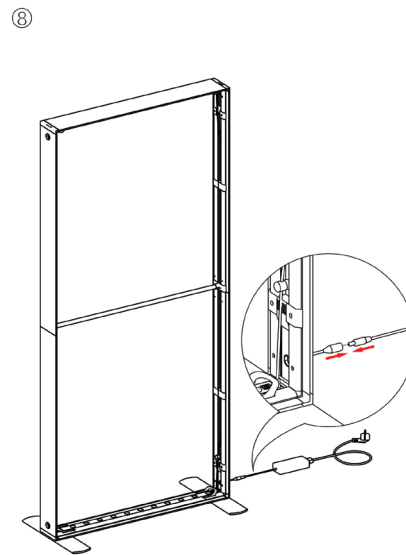

SEGO CONFIGURATION H

SEGO MODULAR LIGHTBOX DISPLAY
PRODUCT CODE:SEGO-H-20x10G

SET UP INSTRUCTIONS SEGO 100X225 FRAME ASSEMBLY

SEGO CONFIGURATION H

SEGO MODULAR LIGHTBOX DISPLAY
PRODUCT CODE:SEGO-H-20x10G

SEGO CONFIGURATION H

SEGO MODULAR LIGHTBOX DISPLAY
PRODUCT CODE:SEGO-H-20x10G

SET UP INSTRUCTIONS SEGO COUNTER FRAME ASSEMBLY

①

②

③

④

⑤

SEGO CONFIGURATION H

SEGO MODULAR LIGHTBOX DISPLAY

PRODUCT CODE:SEGO-H-20x10G

FRAME CONNECTION

SEGO CONFIGURATION H

SEGO MODULAR LIGHTBOX DISPLAY
PRODUCT CODE:SEGO-H-20x10G

TRANSFORMER WIRING CONNECTION