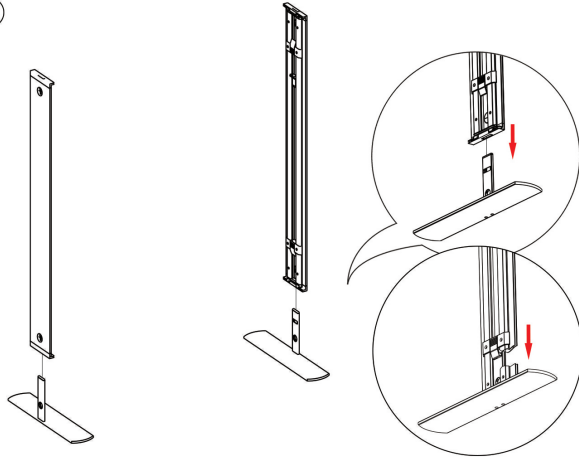

SEGO CONFIGURATION H

SEGO MODULAR LIGHTBOX DISPLAY
PRODUCT CODE:SEGO-H-20x10G

SET UP INSTRUCTIONS SEGO 100X225 FRAME ASSEMBLY

SEGO CONFIGURATION H

SEGO MODULAR LIGHTBOX DISPLAY
PRODUCT CODE:SEGO-H-20x10G

SEGO CONFIGURATION H

SEGO MODULAR LIGHTBOX DISPLAY
PRODUCT CODE:SEGO-H-20x10G

SET UP INSTRUCTIONS SEGO COUNTER FRAME ASSEMBLY

①

②

③

④

⑤

SEGO CONFIGURATION H

SEGO MODULAR LIGHTBOX DISPLAY

PRODUCT CODE:SEGO-H-20x10G

FRAME CONNECTION

SEGO CONFIGURATION H

SEGO MODULAR LIGHTBOX DISPLAY
PRODUCT CODE:SEGO-H-20x10G

TRANSFORMER WIRING CONNECTION