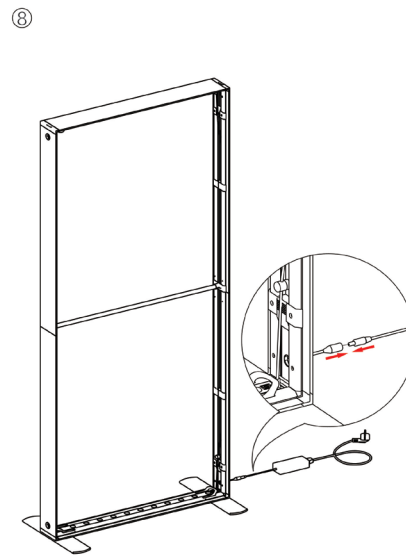

SEGO CONFIGURATION F

SEGO MODULAR LIGHTBOX DISPLAY
PRODUCT CODE:SEGO-F-20x10G