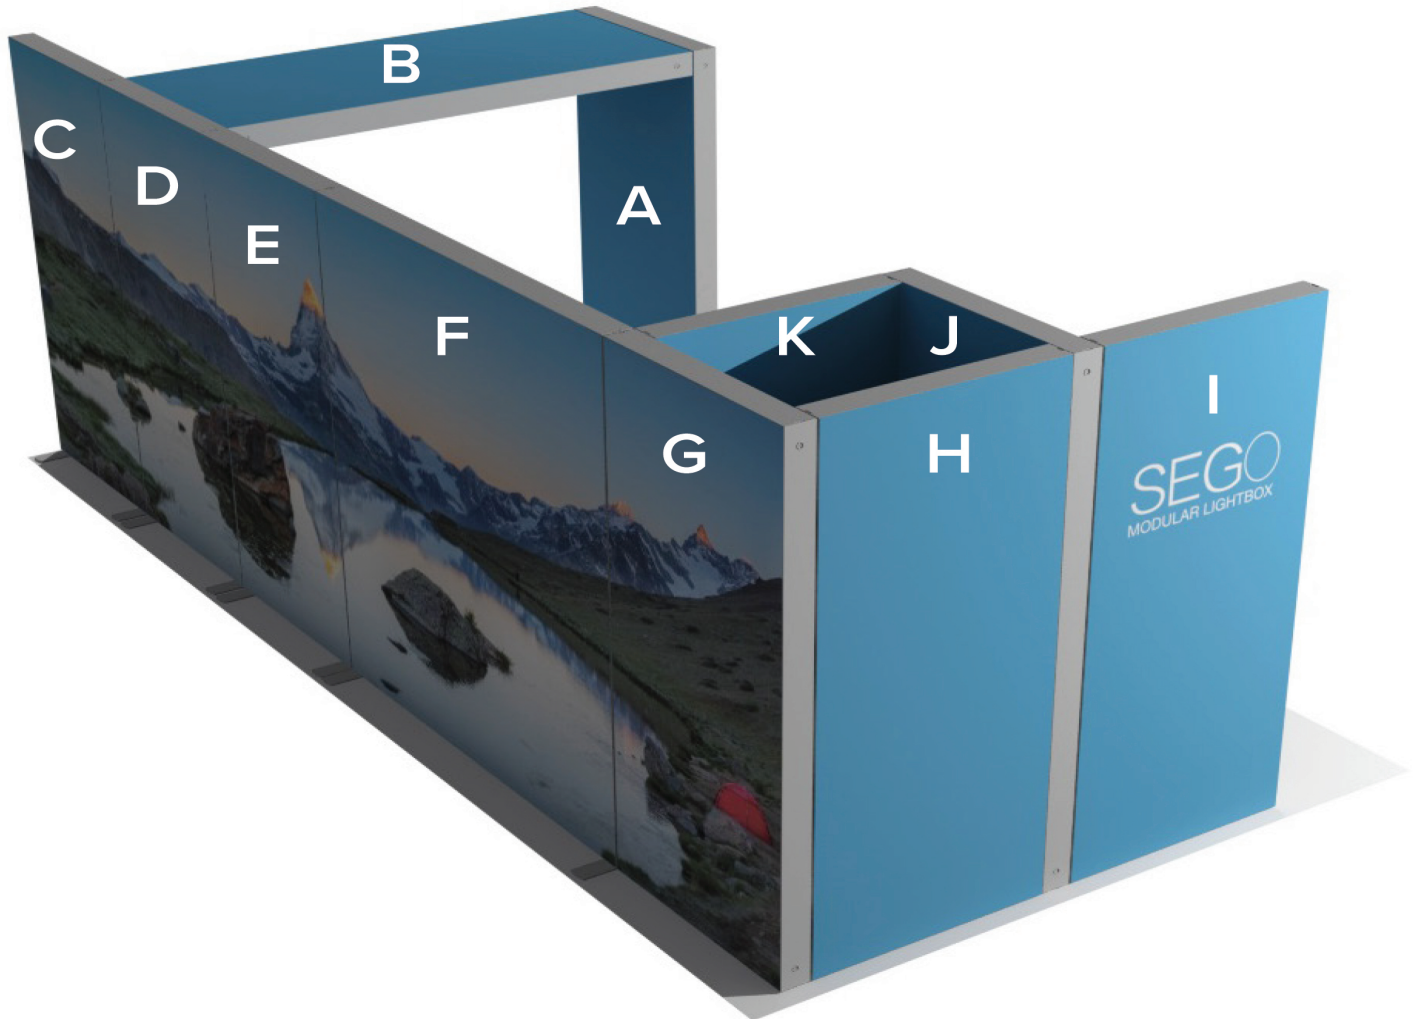

## SEGO Configuration F Template Guide

Frame	Template Dims	Notes
A	39.75"W x 88.625"H	Obstruction on back graphic
B	39.75"W x 88.625"H	Bridge
C	39.75"W x 88.625"H	
D	39.75"W x 88.625"H	Obstruction on front graphic
E	39.75"W x 88.625"H	
F	78.125"W x 88.625"H	
G	39.75"W x 88.625"H	Front graphic = blackout panel
H	39.75"W x 88.625"H	Front graphic = blackout panel
I	39.75"W x 88.625"H	
J	39.75"W x 88.625"H	Back graphic = blackout panel
K	39.75"W x 88.625"H	Back graphic = blackout panel