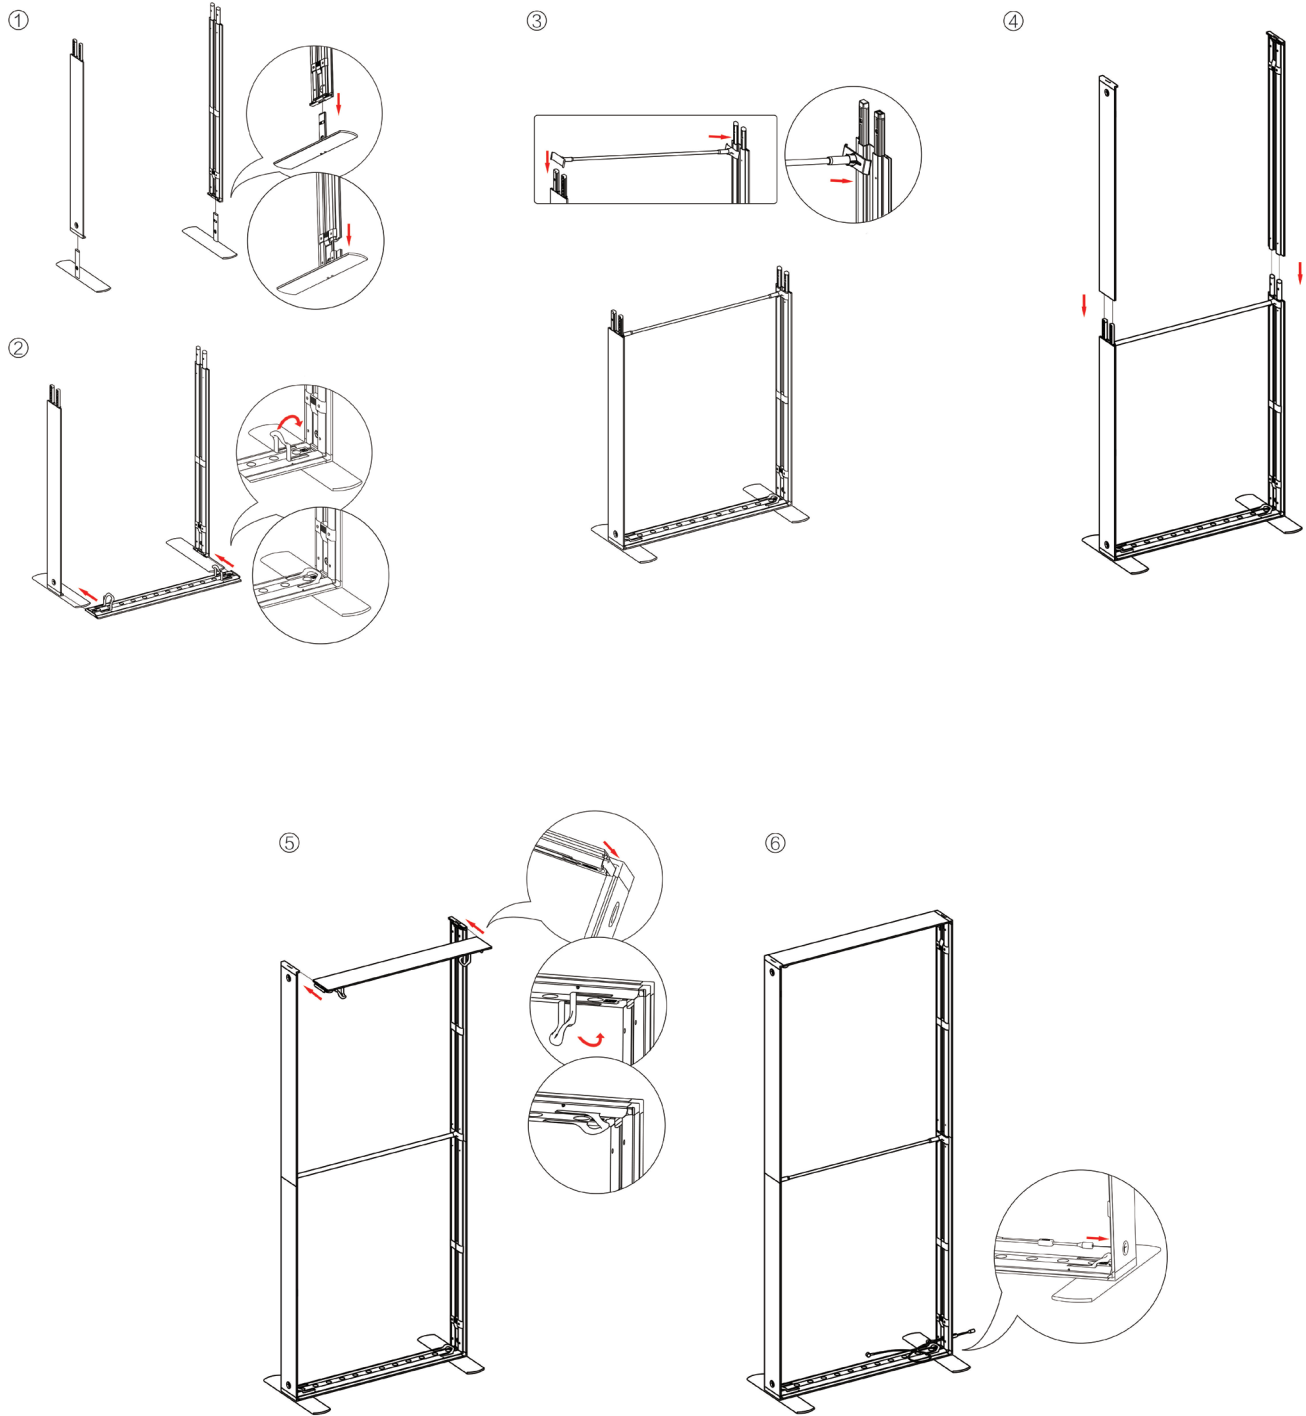

SEGO CONFIGURATION F

SEGO MODULAR LIGHTBOX DISPLAY
PRODUCT CODE:SEGO-F-20x10G

SET UP INSTRUCTIONS SEGO 100X225 FRAME ASSEMBLY