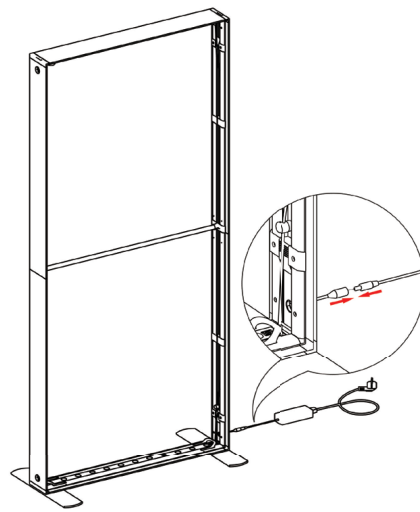

SEGO CONFIGURATION F

SEGO MODULAR LIGHTBOX DISPLAY
PRODUCT CODE:SEGO-F-20x10G

TRANSFORMER WIRING CONNECTION

7

8

9

10