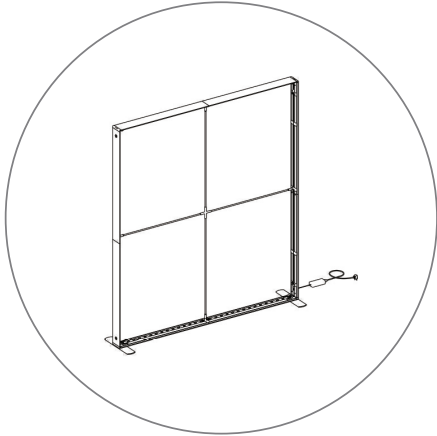

SEGO CONFIGURATION F

SEGO MODULAR LIGHTBOX DISPLAY
PRODUCT CODE:SEGO-F-20x10G

PARTS LIST

(qty 1)
SEGO-200X225X12