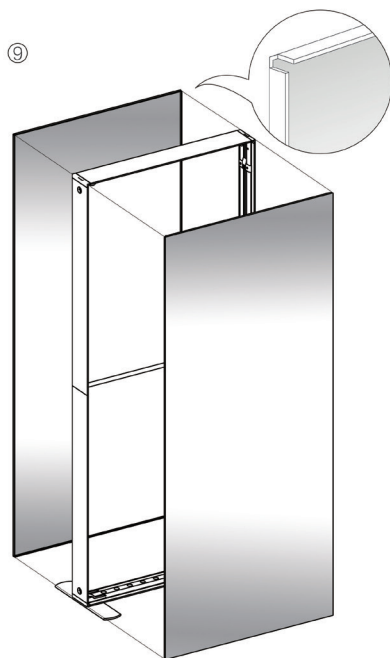

SEGO CONFIGURATION F

SEGO MODULAR LIGHTBOX DISPLAY
PRODUCT CODE:SEGO-F-20x10G