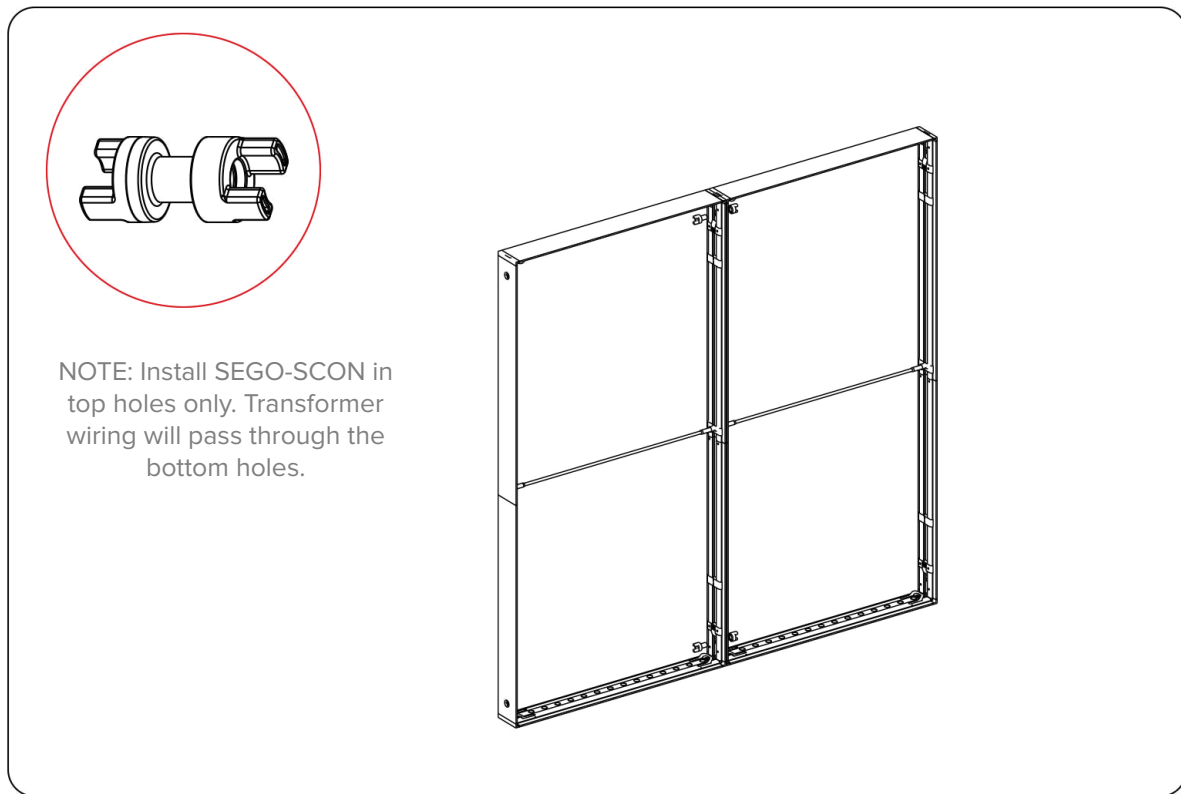

SEGO CONFIGURATION F

SEGO MODULAR LIGHTBOX DISPLAY
PRODUCT CODE:SEGO-F-20x10G

FRAME CONNECTION