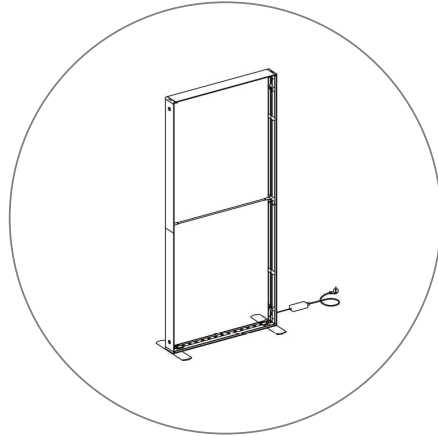

(qty 10)
SEGO-100X225X12