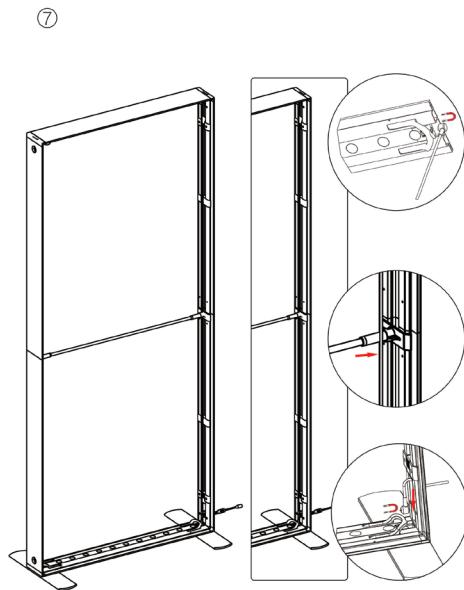

SEGO CONFIGURATION F

SEGO MODULAR LIGHTBOX DISPLAY
PRODUCT CODE:SEGO-F-20x10G