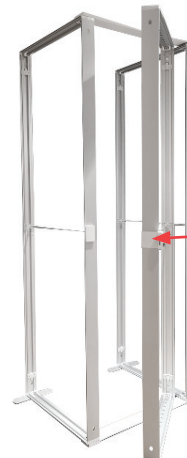

LUMENS (200X225)

VOLTAGE (V)	24
POWER (W)	180
LM/W	130
TOTAL LM	23400
AVG LM	5850
CU	.8
EAV	4680

INCLUDES DOOR HINGE WITH COMINATION LOCK