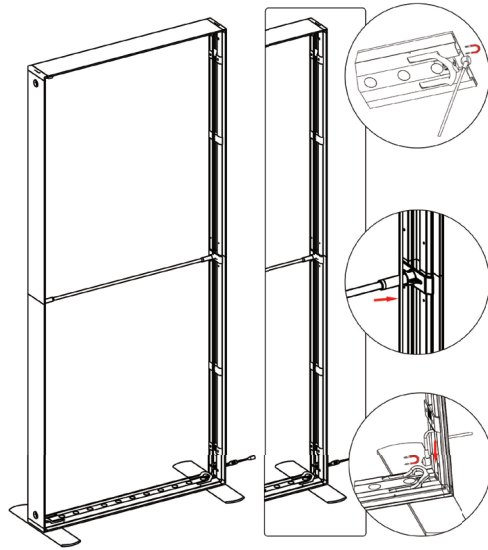

SEGO CONFIGURATION F

SEGO MODULAR LIGHTBOX DISPLAY
PRODUCT CODE:SEGO-F-20x10G

TRANSFORMER WIRING CONNECTION

7