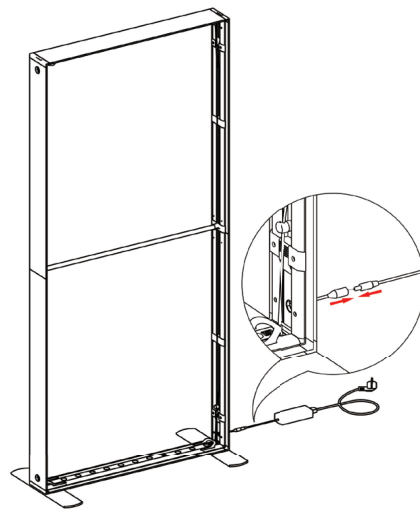

SET UP INSTRUCTIONS SEGO 100X225 FRAME ASSEMBLY

SEGO CONFIGURATION F

SEGO MODULAR LIGHTBOX DISPLAY
PRODUCT CODE:SEGO-F-20x10G

SEGO CONFIGURATION F

SEGO MODULAR LIGHTBOX DISPLAY
PRODUCT CODE:SEGO-F-20x10G

FRAME CONNECTION

SEGO CONFIGURATION F

SEGO MODULAR LIGHTBOX DISPLAY

PRODUCT CODE:SEGO-F-20x10G

SEGO CONFIGURATION F

SEGO MODULAR LIGHTBOX DISPLAY
PRODUCT CODE:SEGO-F-20x10G

TRANSFORMER WIRING CONNECTION

7

8

9

10

SEGO CONFIGURATION F

SEGO MODULAR LIGHTBOX DISPLAY
PRODUCT CODE:SEGO-F-20x10G

DOOR HINGE CONNECTION

NOTE: HINGE IS ONLY COMPATIBLE WITH SEGO-100X225X12 FRAME

INSTALL DOOR HINGE HERE