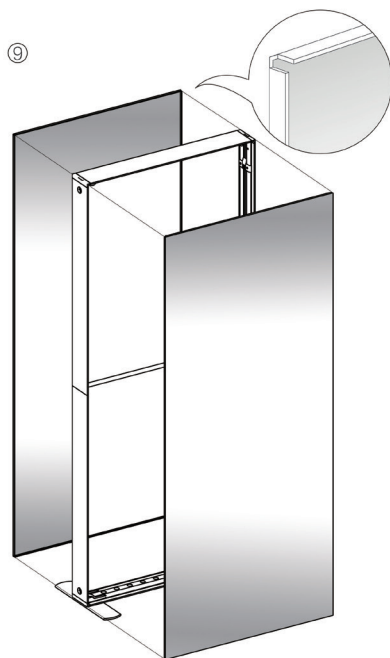

SET UP INSTRUCTIONS SEGO 100X225 FRAME ASSEMBLY

SEGO CONFIGURATION F

SEGO MODULAR LIGHTBOX DISPLAY
PRODUCT CODE:SEGO-F-20x10G

SEGO CONFIGURATION F

SEGO MODULAR LIGHTBOX DISPLAY
PRODUCT CODE:SEGO-F-20x10G

FRAME CONNECTION

SEGO CONFIGURATION F

SEGO MODULAR LIGHTBOX DISPLAY

PRODUCT CODE:SEGO-F-20x10G

SEGO CONFIGURATION F

SEGO MODULAR LIGHTBOX DISPLAY
PRODUCT CODE:SEGO-F-20x10G

TRANSFORMER WIRING CONNECTION

7

8

9

10

SEGO CONFIGURATION F

SEGO MODULAR LIGHTBOX DISPLAY
PRODUCT CODE:SEGO-F-20x10G

DOOR HINGE CONNECTION

NOTE: HINGE IS ONLY COMPATIBLE WITH SEGO-100X225X12 FRAME

INSTALL DOOR HINGE HERE