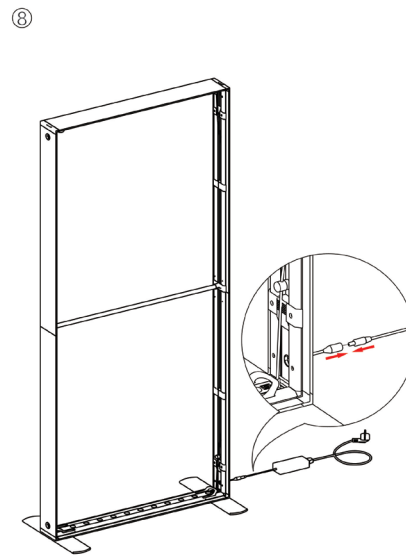

SET UP INSTRUCTIONS SEGO 100X225 FRAME ASSEMBLY

SEGO CONFIGURATION F

SEGO MODULAR LIGHTBOX DISPLAY
PRODUCT CODE:SEGO-F-20x10G

SEGO CONFIGURATION F

SEGO MODULAR LIGHTBOX DISPLAY
PRODUCT CODE:SEGO-F-20x10G

FRAME CONNECTION

SEGO CONFIGURATION F

SEGO MODULAR LIGHTBOX DISPLAY

PRODUCT CODE:SEGO-F-20x10G

SEGO CONFIGURATION F

SEGO MODULAR LIGHTBOX DISPLAY
PRODUCT CODE:SEGO-F-20x10G

TRANSFORMER WIRING CONNECTION

7

8

9

10

SEGO CONFIGURATION F

SEGO MODULAR LIGHTBOX DISPLAY
PRODUCT CODE:SEGO-F-20x10G

DOOR HINGE CONNECTION

NOTE: HINGE IS ONLY COMPATIBLE WITH SEGO-100X225X12 FRAME

INSTALL DOOR HINGE HERE