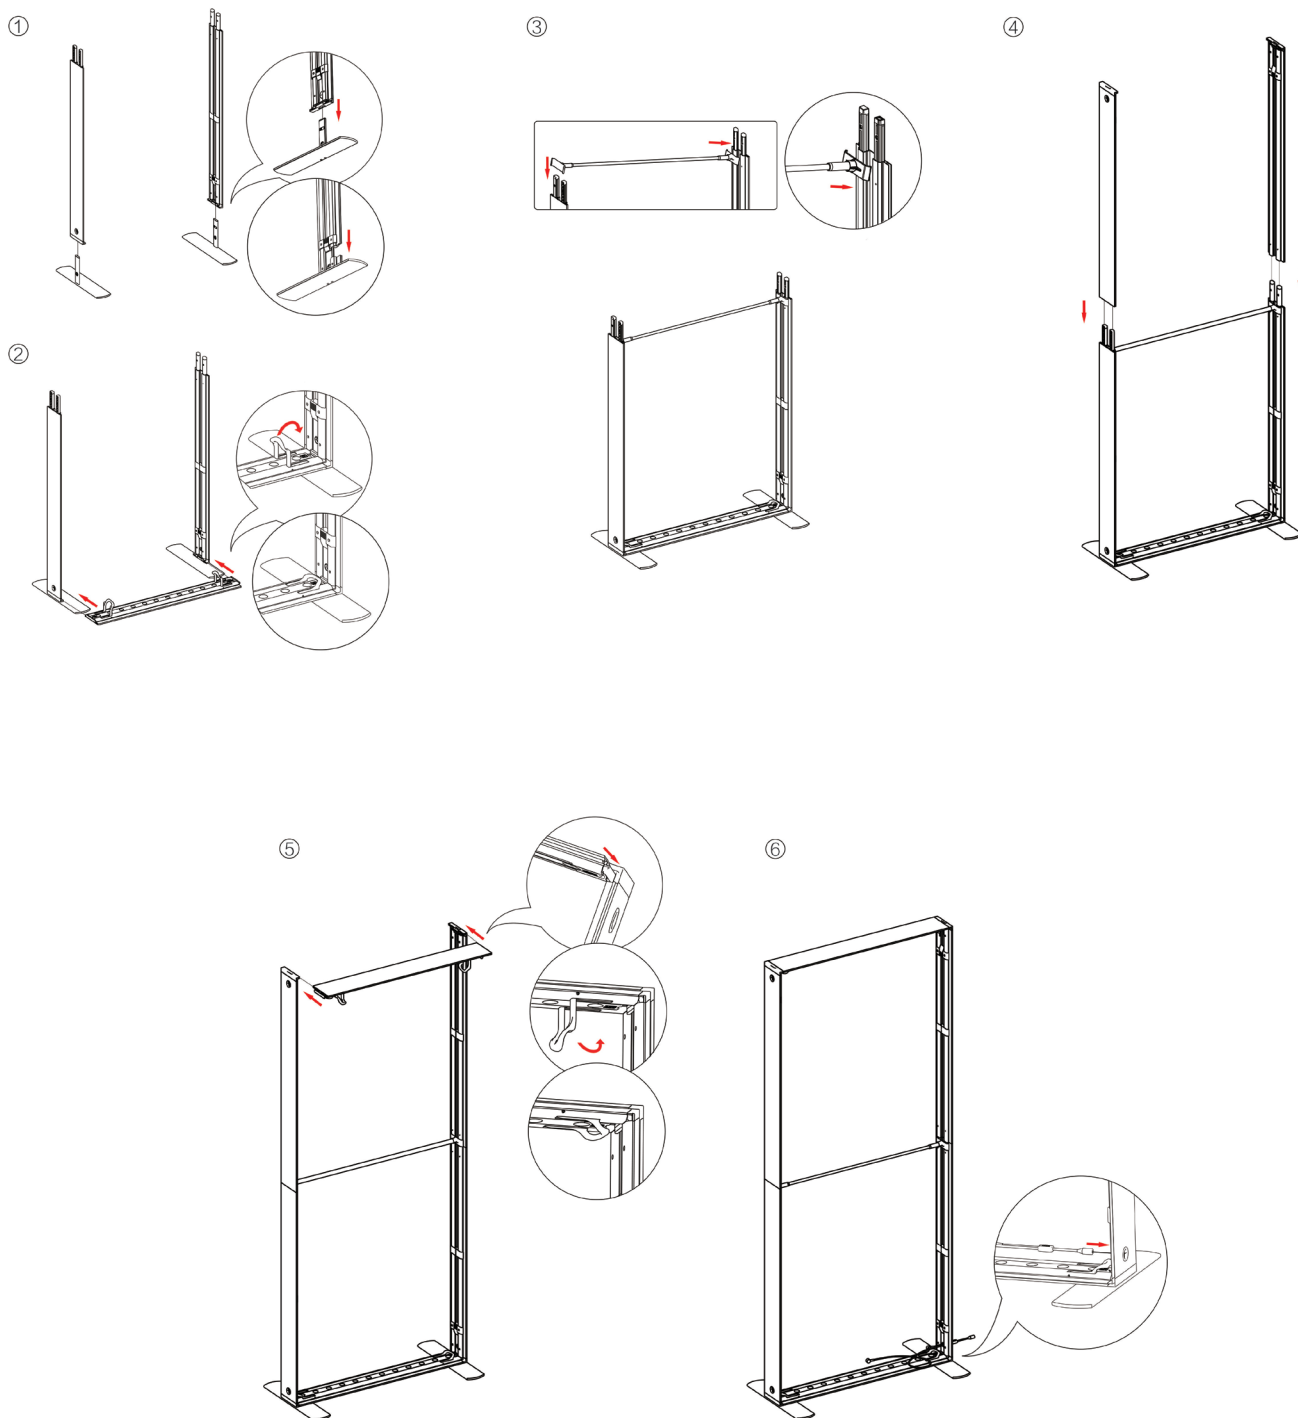

SET UP INSTRUCTIONS SEGO 100X225 FRAME ASSEMBLY

SEGO CONFIGURATION F

SEGO MODULAR LIGHTBOX DISPLAY
PRODUCT CODE:SEGO-F-20x10G

SEGO CONFIGURATION F

SEGO MODULAR LIGHTBOX DISPLAY
PRODUCT CODE:SEGO-F-20x10G

FRAME CONNECTION

SEGO CONFIGURATION F

SEGO MODULAR LIGHTBOX DISPLAY

PRODUCT CODE:SEGO-F-20x10G

SEGO CONFIGURATION F

SEGO MODULAR LIGHTBOX DISPLAY
PRODUCT CODE:SEGO-F-20x10G

TRANSFORMER WIRING CONNECTION

7

8

9

10

SEGO CONFIGURATION F

SEGO MODULAR LIGHTBOX DISPLAY
PRODUCT CODE:SEGO-F-20x10G

DOOR HINGE CONNECTION

NOTE: HINGE IS ONLY COMPATIBLE WITH SEGO-100X225X12 FRAME

INSTALL DOOR HINGE HERE