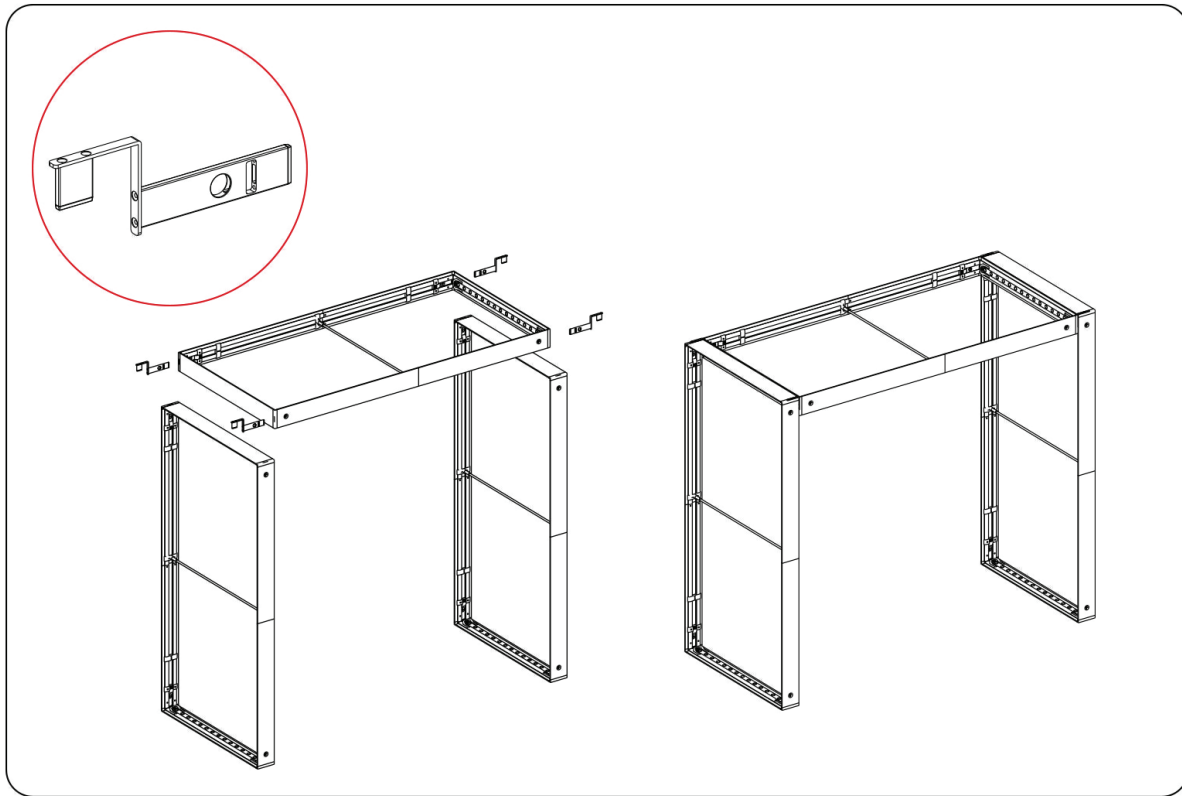

SET UP INSTRUCTIONS SEGO 100X225 FRAME ASSEMBLY

SEGO CONFIGURATION F

SEGO MODULAR LIGHTBOX DISPLAY
PRODUCT CODE:SEGO-F-20x10G

SEGO CONFIGURATION F

SEGO MODULAR LIGHTBOX DISPLAY
PRODUCT CODE:SEGO-F-20x10G

FRAME CONNECTION

SEGO CONFIGURATION F

SEGO MODULAR LIGHTBOX DISPLAY

PRODUCT CODE:SEGO-F-20x10G

SEGO CONFIGURATION F

SEGO MODULAR LIGHTBOX DISPLAY
PRODUCT CODE:SEGO-F-20x10G

TRANSFORMER WIRING CONNECTION

7

8

9

10

SEGO CONFIGURATION F

SEGO MODULAR LIGHTBOX DISPLAY
PRODUCT CODE:SEGO-F-20x10G

DOOR HINGE CONNECTION

NOTE: HINGE IS ONLY COMPATIBLE WITH SEGO-100X225X12 FRAME

INSTALL DOOR HINGE HERE