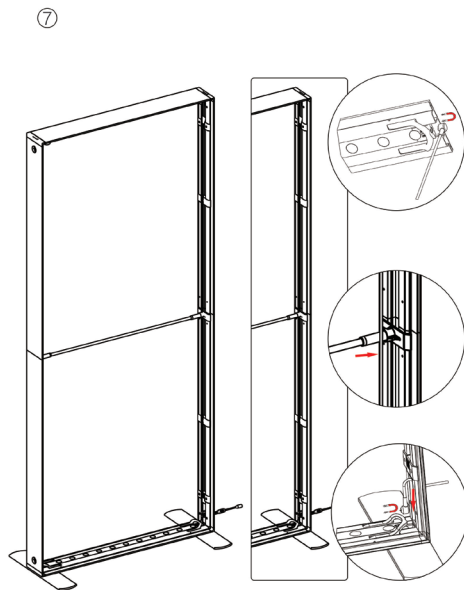

SET UP INSTRUCTIONS SEGO 100X225 FRAME ASSEMBLY

SEGO CONFIGURATION F

SEGO MODULAR LIGHTBOX DISPLAY
PRODUCT CODE:SEGO-F-20x10G

SEGO CONFIGURATION F

SEGO MODULAR LIGHTBOX DISPLAY
PRODUCT CODE:SEGO-F-20x10G

FRAME CONNECTION

SEGO CONFIGURATION F

SEGO MODULAR LIGHTBOX DISPLAY

PRODUCT CODE:SEGO-F-20x10G

SEGO CONFIGURATION F

SEGO MODULAR LIGHTBOX DISPLAY
PRODUCT CODE:SEGO-F-20x10G

TRANSFORMER WIRING CONNECTION

7

8

9

10

SEGO CONFIGURATION F

SEGO MODULAR LIGHTBOX DISPLAY
PRODUCT CODE:SEGO-F-20x10G

DOOR HINGE CONNECTION

NOTE: HINGE IS ONLY COMPATIBLE WITH SEGO-100X225X12 FRAME

INSTALL DOOR HINGE HERE