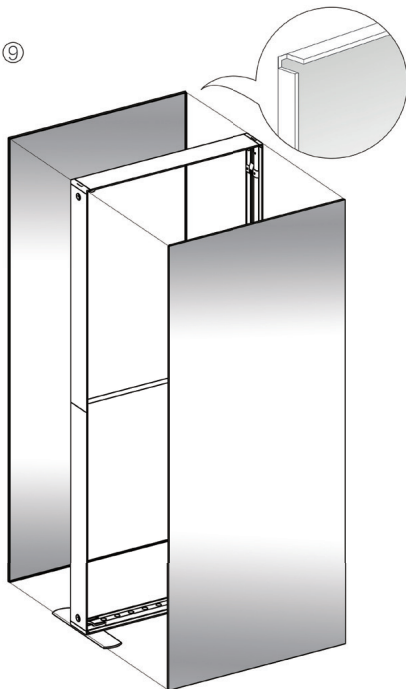

SET UP INSTRUCTIONS SEGO 100X225 FRAME ASSEMBLY

SEGO CONFIGURATION F

SEGO MODULAR LIGHTBOX DISPLAY
PRODUCT CODE:SEGO-F-20x10G

SEGO CONFIGURATION F

SEGO MODULAR LIGHTBOX DISPLAY
PRODUCT CODE:SEGO-F-20x10G

FRAME CONNECTION

SEGO CONFIGURATION F

SEGO MODULAR LIGHTBOX DISPLAY

PRODUCT CODE:SEGO-F-20x10G

SEGO CONFIGURATION F

SEGO MODULAR LIGHTBOX DISPLAY
PRODUCT CODE:SEGO-F-20x10G

TRANSFORMER WIRING CONNECTION

7

8

9

10

SEGO CONFIGURATION F

SEGO MODULAR LIGHTBOX DISPLAY
PRODUCT CODE:SEGO-F-20x10G

DOOR HINGE CONNECTION

NOTE: HINGE IS ONLY COMPATIBLE WITH SEGO-100X225X12 FRAME

INSTALL DOOR HINGE HERE