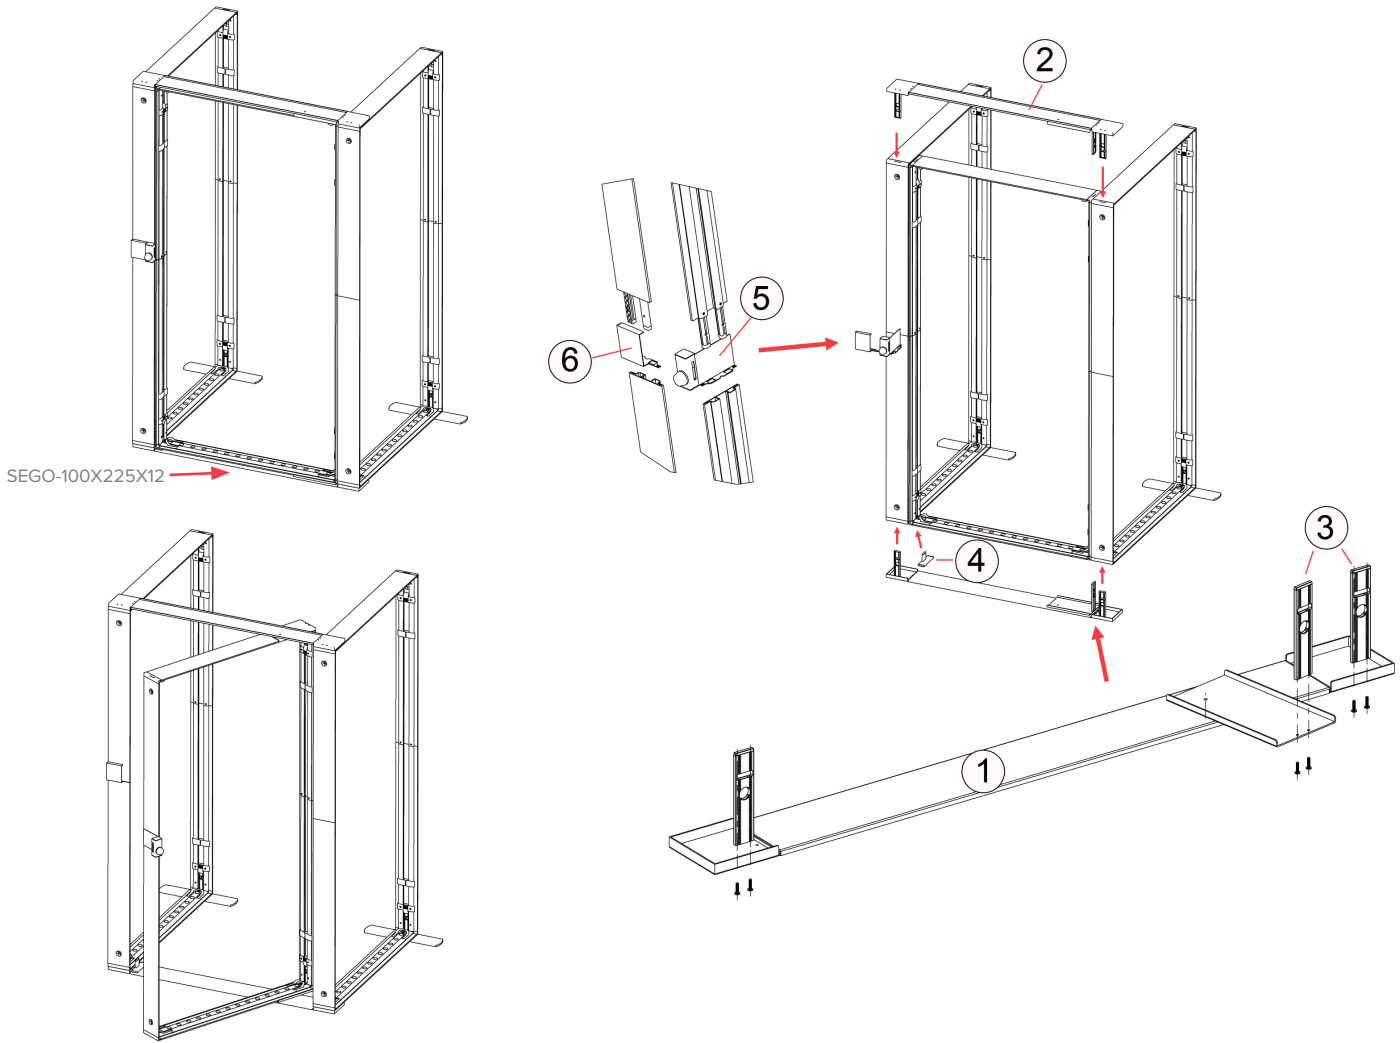

SET UP INSTRUCTIONS SEGO 100X225 FRAME ASSEMBLY

SEGO CONFIGURATION F

SEGO MODULAR LIGHTBOX DISPLAY
PRODUCT CODE:SEGO-F-20x10G

SEGO CONFIGURATION F

SEGO MODULAR LIGHTBOX DISPLAY
PRODUCT CODE:SEGO-F-20x10G

FRAME CONNECTION

SEGO CONFIGURATION F

SEGO MODULAR LIGHTBOX DISPLAY

PRODUCT CODE:SEGO-F-20x10G

SEGO CONFIGURATION F

SEGO MODULAR LIGHTBOX DISPLAY
PRODUCT CODE:SEGO-F-20x10G

TRANSFORMER WIRING CONNECTION

7

8

9

10

SEGO CONFIGURATION F

SEGO MODULAR LIGHTBOX DISPLAY
PRODUCT CODE:SEGO-F-20x10G

DOOR HINGE CONNECTION

NOTE: HINGE IS ONLY COMPATIBLE WITH SEGO-100X225X12 FRAME

INSTALL DOOR HINGE HERE