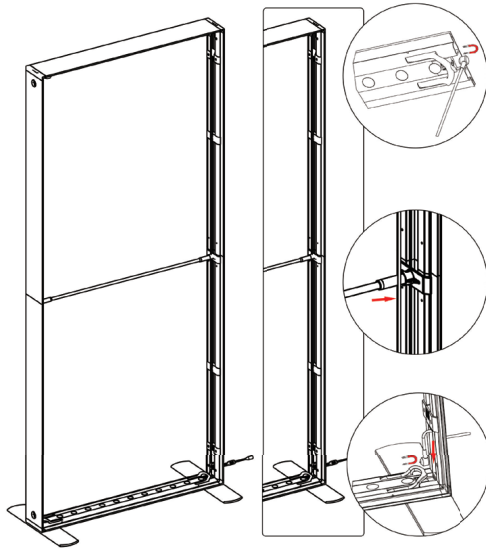

SET UP INSTRUCTIONS SEGO 100X225 FRAME ASSEMBLY

SEGO CONFIGURATION F

SEGO MODULAR LIGHTBOX DISPLAY
PRODUCT CODE:SEGO-F-20x10G

SEGO CONFIGURATION F

SEGO MODULAR LIGHTBOX DISPLAY
PRODUCT CODE:SEGO-F-20x10G

FRAME CONNECTION

SEGO CONFIGURATION F

SEGO MODULAR LIGHTBOX DISPLAY

PRODUCT CODE:SEGO-F-20x10G

SEGO CONFIGURATION F

SEGO MODULAR LIGHTBOX DISPLAY
PRODUCT CODE:SEGO-F-20x10G

TRANSFORMER WIRING CONNECTION

7

8

9

10

SEGO CONFIGURATION F

SEGO MODULAR LIGHTBOX DISPLAY
PRODUCT CODE:SEGO-F-20x10G

DOOR HINGE CONNECTION

NOTE: HINGE IS ONLY COMPATIBLE WITH SEGO-100X225X12 FRAME

INSTALL DOOR HINGE HERE