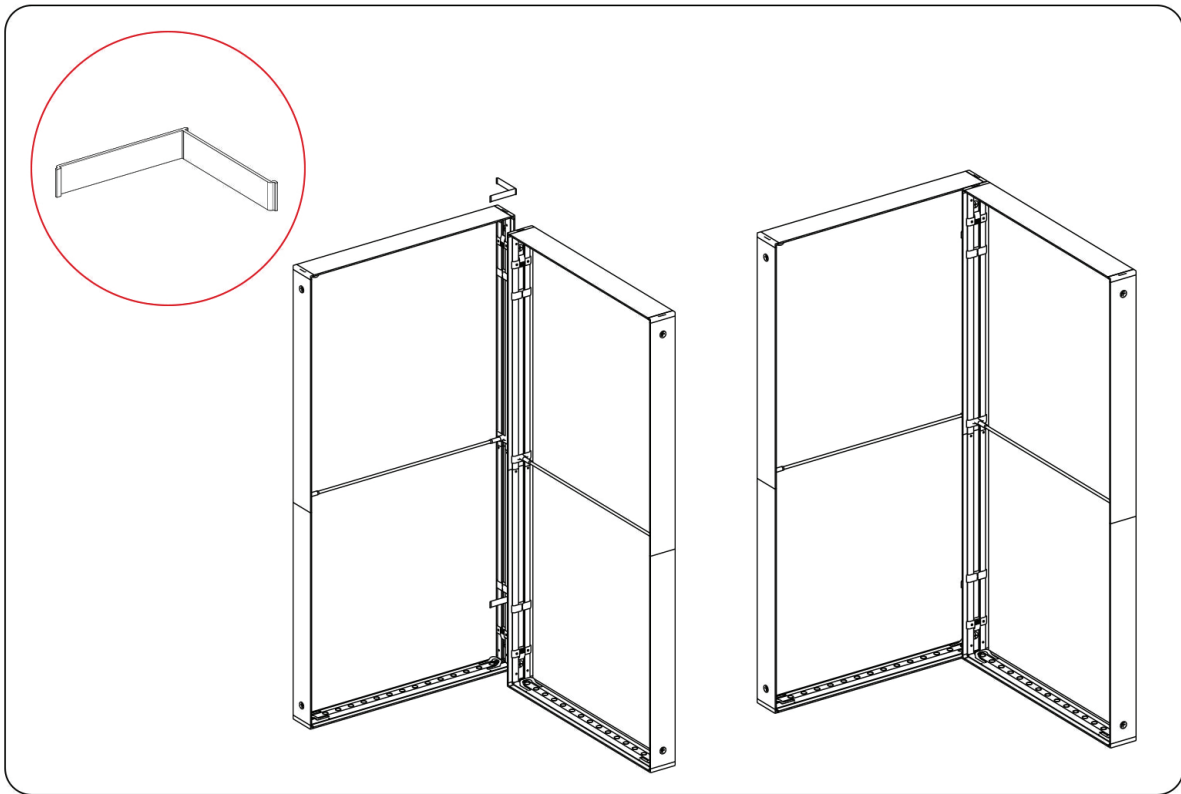

SET UP INSTRUCTIONS SEGO 100X225 FRAME ASSEMBLY

SEGO CONFIGURATION F

SEGO MODULAR LIGHTBOX DISPLAY
PRODUCT CODE:SEGO-F-20x10G

SEGO CONFIGURATION F

SEGO MODULAR LIGHTBOX DISPLAY
PRODUCT CODE:SEGO-F-20x10G

FRAME CONNECTION

SEGO CONFIGURATION F

SEGO MODULAR LIGHTBOX DISPLAY

PRODUCT CODE:SEGO-F-20x10G

SEGO CONFIGURATION F

SEGO MODULAR LIGHTBOX DISPLAY
PRODUCT CODE:SEGO-F-20x10G

TRANSFORMER WIRING CONNECTION

7

8

9

10

SEGO CONFIGURATION F

SEGO MODULAR LIGHTBOX DISPLAY
PRODUCT CODE:SEGO-F-20x10G

DOOR HINGE CONNECTION

NOTE: HINGE IS ONLY COMPATIBLE WITH SEGO-100X225X12 FRAME

INSTALL DOOR HINGE HERE