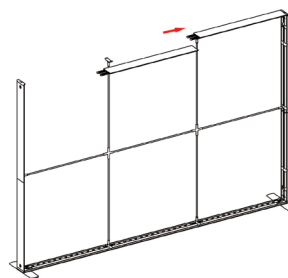

DISPLAY DIMENSIONS	118"W x 88.25"H x 43.75"D
GRAPHIC SIZES	118.625"W x 88.625"H (backwall)
	39.625"W x 39.75"H (returns)

GRAPHIC MATERIAL

Dye Sub Backlit Fabric

GRAPHIC FINISHING

Silicone beading sewn onto edge of graphic

⑦

⑨

⑧

⑩

⑪

12

13

14