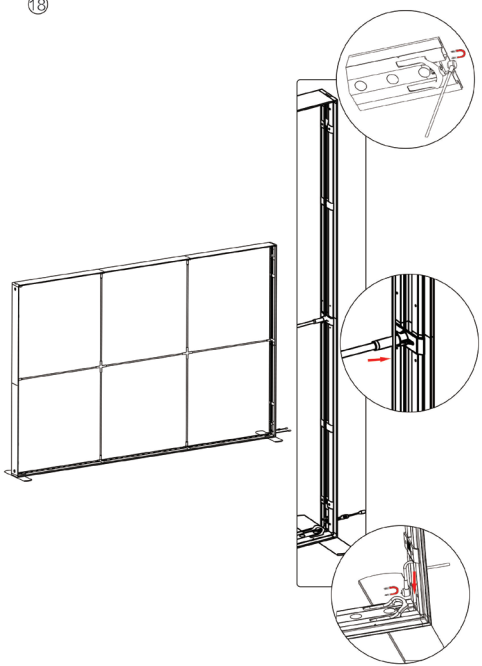

DISPLAY DIMENSIONS	118"W x 88.25"H x 43.75"D
GRAPHIC SIZES	118.625"W x 88.625"H (backwall)
	39.625"W x 39.75"H (returns)

GRAPHIC MATERIAL

Dye Sub Backlit Fabric

GRAPHIC FINISHING

Silicone beading sewn onto edge of graphic

15

16

17

18

19

SEGO 100X225 FRAME ASSEMBLY

①

②

③

④

FRAME CONNECTION