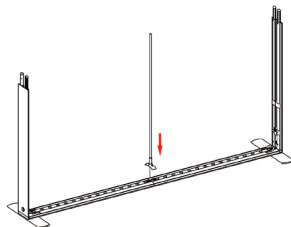

SET UP INSTRUCTIONS SEGO 200X225 FRAME

①

③

②

④

⑤

⑦

⑥