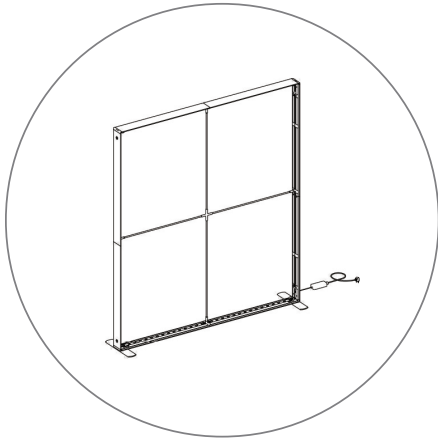

PARTS LIST

(qty 1)
SEGO-200X225X12