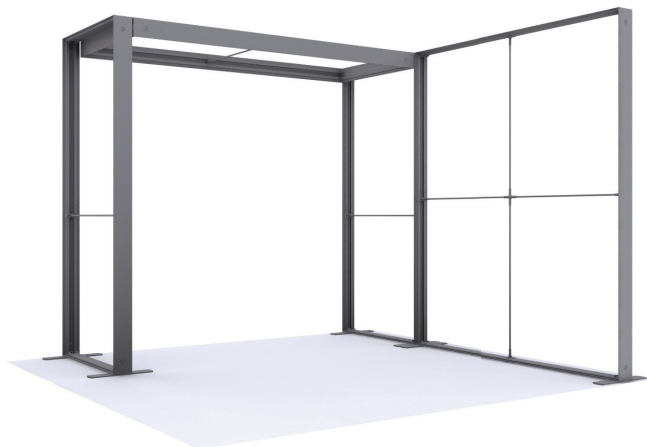

# SEGO CONFIGURATION C

SEGO MODULAR LIGHTBOX DISPLAY

PRODUCT CODE: SEGO-C-10x10

**expandbiz**

expandbizdisplays.com • Tel: 626-727-3716

On frame On graphic

## PRODUCT DESCRIPTION

The advanced technology of the new SEGO modular lightbox system combines innovation with intuition. Toolless down to its feet, SEGO is designed to help heighten your display experience. Magnetic electrical connectors light up the UL certified LED lights that come pre-installed in the profiles. Electrical wires stay hidden from view. Edge-to-edge customizable SEG backlit fabric graphics cover the front and back of the aluminum frame. Portable, configurable, desirable, SEGO is a lightbox unlike the others. SEGO is so well thought out, even its durable foam cut carry bag is made distinctly to keep all parts and pieces protected and organized.

DISPLAY DIMENSIONS	118"W x 88.25"H x 104.5"D
GRAPHIC SIZES	78.125"W x 88.625"H (backwall)
	39.75"W x 88.625"H (arch & support)
	39.625"W x 39.75"H (counter)

## DISPLAY CONSTRUCTION

Aluminum extrusion frame with plastic components