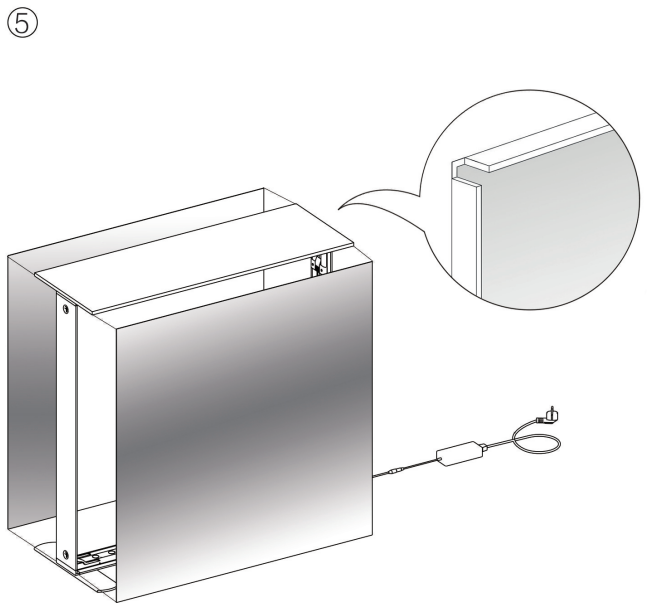

SEGO COUNTERFRAME ASSEMBLY