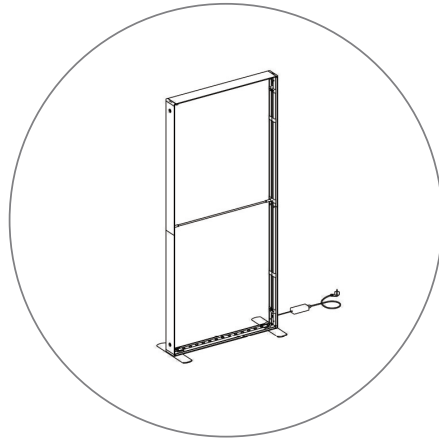

(qty 3)
SEGO-100X225X12