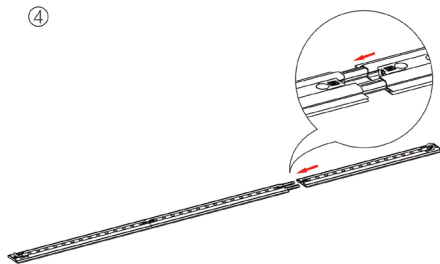

SEGO CONFIGURATION B

SEGO MODULAR LIGHTBOX DISPLAY
PRODUCT CODE: SEGO-B-20x10G

SET UP INSTRUCTIONS SEGO 300X225 FRAME ASSEMBLY

①

②

③

⑤

④

⑥