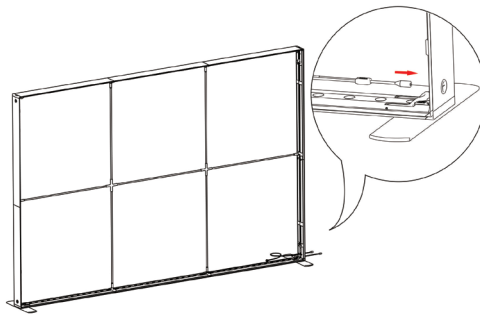

SEGO CONFIGURATION B

SEGO MODULAR LIGHTBOX DISPLAY
 PRODUCT CODE: SEGO-B-20x10G

expandbiz

expandbizdisplays.com • Tel: 626-727-3716

On frame On graphic

PRODUCT DESCRIPTION

The advanced technology of the new SEGO modular lightbox system combines innovation with intuition. Toolless down to its feet, SEGO is designed to help heighten your display experience. Magnetic electrical connectors light up the UL certified LED lights that come pre-installed in the profiles. Electrical wires stay hidden from view. Edge-to-edge customizable SEG backlit fabric graphics cover the front and back of the aluminum frame. Portable, configurable, desirable, SEGO is a lightbox unlike the others. SEGO is so well thought out, even its durable foam cut carry bag is made distinctly to keep all parts and pieces protected and organized.

13

14

15

SEGO CONFIGURATION B

SEGO MODULAR LIGHTBOX DISPLAY

PRODUCT CODE: SEGO-B-20x10G

16

17