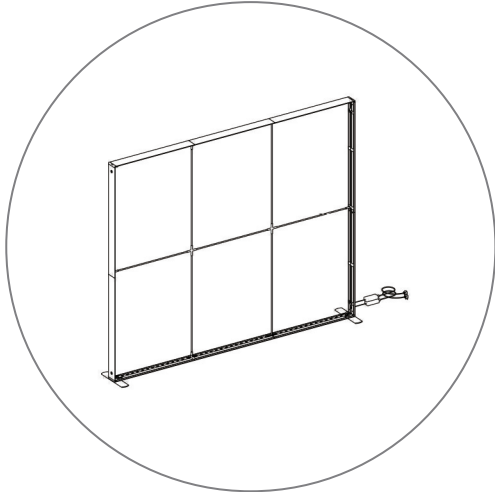

SEGO CONFIGURATION B

SEGO MODULAR LIGHTBOX DISPLAY
PRODUCT CODE: SEGO-B-20x10G

PARTS LIST

(qty 2)
SEGO-300X225X12