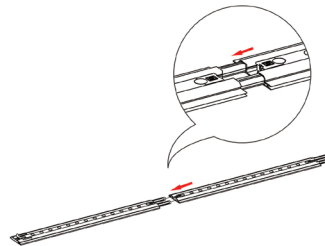

SEGO CONFIGURATION B

SEGO MODULAR LIGHTBOX DISPLAY
PRODUCT CODE: SEGO-B-20x10G

SET UP INSTRUCTIONS SEGO 300X225 FRAME ASSEMBLY

①

②