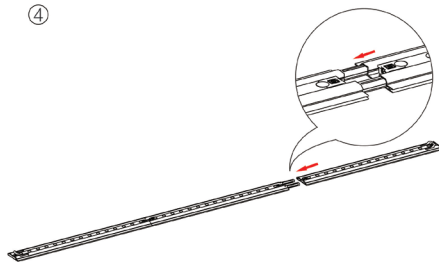

SET UP INSTRUCTIONS SEGO 300X225 FRAME ASSEMBLY

①

②

③

⑤

④

⑥

⑦