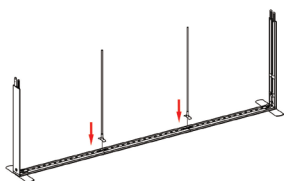

SET UP INSTRUCTIONS SEGO 300X225 FRAME ASSEMBLY

①

②

③

⑤

④

⑥

⑦