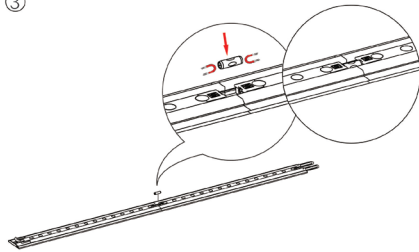

SET UP INSTRUCTIONS SEGO 300X225 FRAME ASSEMBLY

①

②

③

⑤

④

⑥

⑦