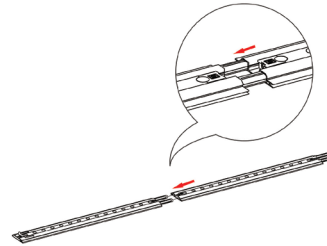

SET UP INSTRUCTIONS SEGO 300X225 FRAME ASSEMBLY

①

②

③

⑤

④

⑥

⑦