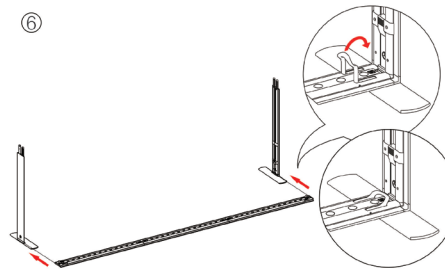

SET UP INSTRUCTIONS SEGO 300X225 FRAME ASSEMBLY

①

②

③

⑤

④

⑥

⑦