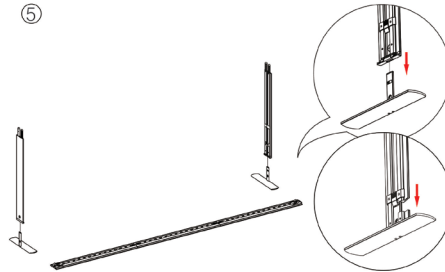

SET UP INSTRUCTIONS SEGO 300X225 FRAME ASSEMBLY

①

②

③

⑤

④

⑥

⑦