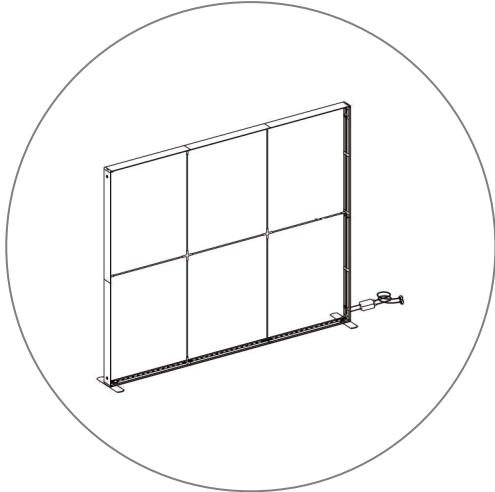

PARTS LIST

(qty 2)
SEGO-300X225X12