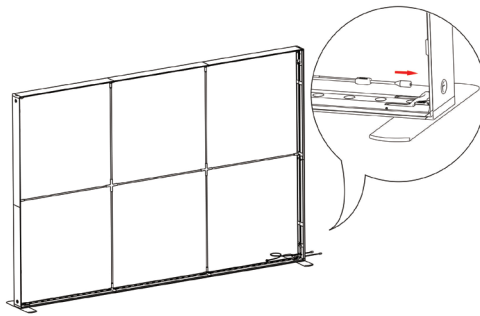

SEGO CONFIGURATION A

SEGO MODULAR LIGHTBOX DISPLAY
PRODUCT CODE: SEGO-A-20x10G

expandbiz

expandbizdisplays.com • Tel: 626-727-3716

On frame On graphic

PRODUCT DESCRIPTION

The advanced technology of the new SEGO modular lightbox system combines innovation with intuition. Toolless down to its feet, SEGO is designed to help heighten your display experience. Magnetic electrical connectors light up the UL certified LED lights that come pre-installed in the profiles. Electrical wires stay hidden from view. Edge-to-edge customizable SEG backlit fabric graphics cover the front and back of the aluminum frame. Portable, configurable, desirable, SEGO is a lightbox unlike the others. SEGO is so well thought out, even its durable foam cut carry bag is made distinctly to keep all parts and pieces protected and organized.

13

14

15

16

17

18

19

FRAME CONNECTION