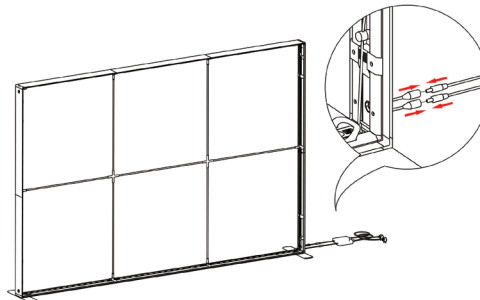

SEGO CONFIGURATION A

SEGO MODULAR LIGHTBOX DISPLAY
PRODUCT CODE: SEGO-A-20x10G

expandbiz

expandbizdisplays.com • Tel: 626-727-3716

On frame On graphic

PRODUCT DESCRIPTION

The advanced technology of the new SEGO modular lightbox system combines innovation with intuition. Toolless down to its feet, SEGO is designed to help heighten your display experience. Magnetic electrical connectors light up the UL certified LED lights that come pre-installed in the profiles. Electrical wires stay hidden from view. Edge-to-edge customizable SEG backlit fabric graphics cover the front and back of the aluminum frame. Portable, configurable, desirable, SEGO is a lightbox unlike the others. SEGO is so well thought out, even its durable foam cut carry bag is made distinctly to keep all parts and pieces protected and organized.

13

14

15

16

17

18

19

FRAME CONNECTION