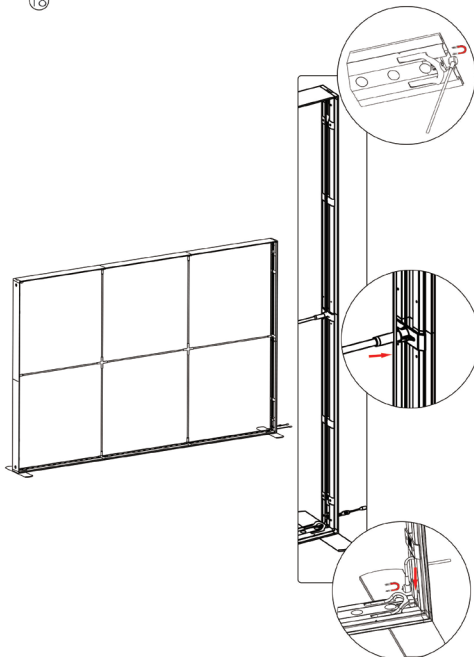

DISPLAY DIMENSIONS	236"W x 88.25"H x 16.5"D
GRAPHIC SIZE	118.625"W x 88.625"H (each graphic)

GRAPHIC MATERIAL

Dye Sub Backlit Fabric

GRAPHIC FINISHING

Silicone beading sewn onto edge of graphic

DISPLAY CONSTRUCTION

13

14

15

16

17

18

19

FRAME CONNECTION