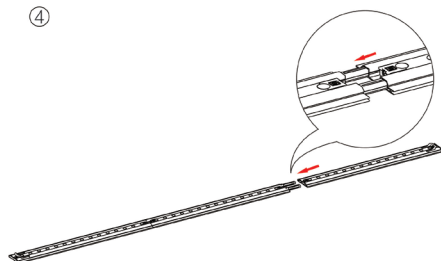

SET UP INSTRUCTIONS SEGO 300X225 FRAME ASSEMBLY

①

②

③

⑤

④

⑥