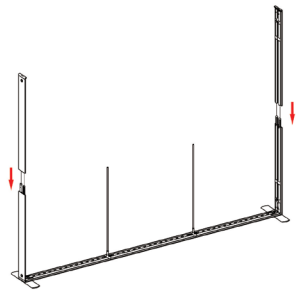

DISPLAY DIMENSIONS	236"W x 88.25"H x 16.5"D
GRAPHIC SIZE	118.625"W x 88.625"H (each graphic)

GRAPHIC MATERIAL

Dye Sub Backlit Fabric

GRAPHIC FINISHING

Silicone beading sewn onto edge of graphic

DISPLAY CONSTRUCTION

④

⑥

⑦

⑨

⑧

⑩

⑪

12

13

14

15

16

17

18

19

FRAME CONNECTION