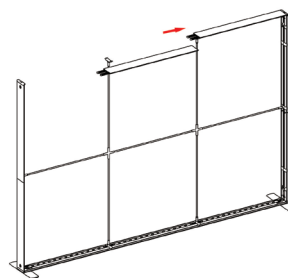

DISPLAY DIMENSIONS	236"W x 88.25"H x 16.5"D
GRAPHIC SIZE	118.625"W x 88.625"H (each graphic)

GRAPHIC MATERIAL

Dye Sub Backlit Fabric

GRAPHIC FINISHING

Silicone beading sewn onto edge of graphic

DISPLAY CONSTRUCTION

④

⑥

⑦

⑨

⑧

⑩

⑪

12

13

14

15

16

17

18

19

FRAME CONNECTION