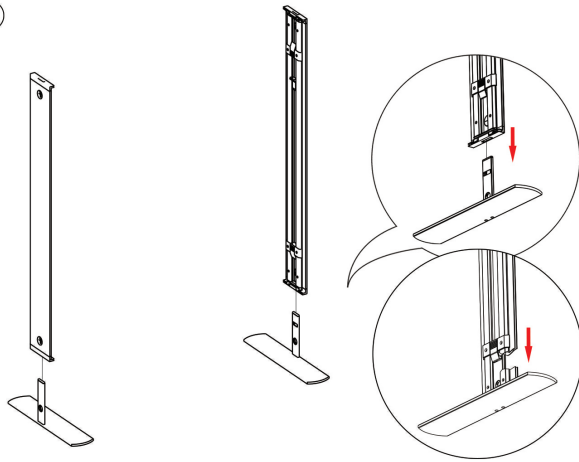

SET UP INSTRUCTIONS

COUNTER ASSEMBLY

①