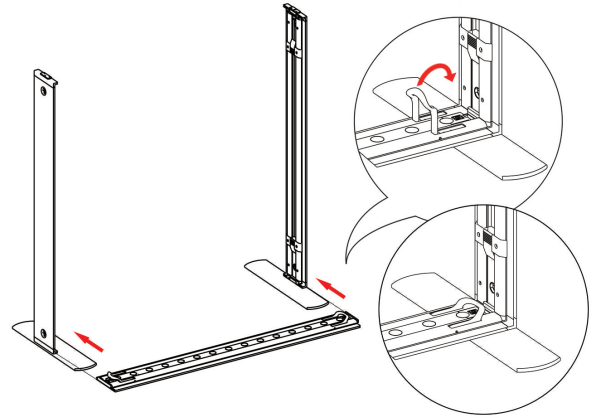

SET UP INSTRUCTIONS

COUNTER ASSEMBLY

①

②

③

⑤

④