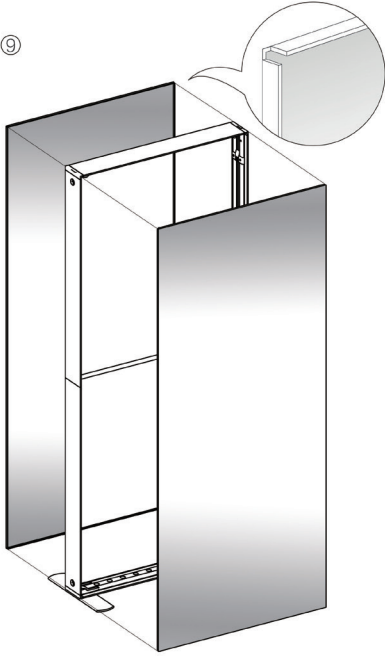

### TEMPLATE GUIDE

\*Please note which layout you'll be using during file upload

Frame	Template Dims	Notes
A	39.75" x 88.625"	Obstruction on front graphic
B	39.75" x 88.625"	-
C	39.75" x 88.625"	Bridge
D	39.75" x 88.625"	Obstruction on back graphic
E	39.62" x 39.75"	Counter

## SET UP INSTRUCTIONS SEGO 100X225 FRAME ASSEMBLY

7

8

9

10