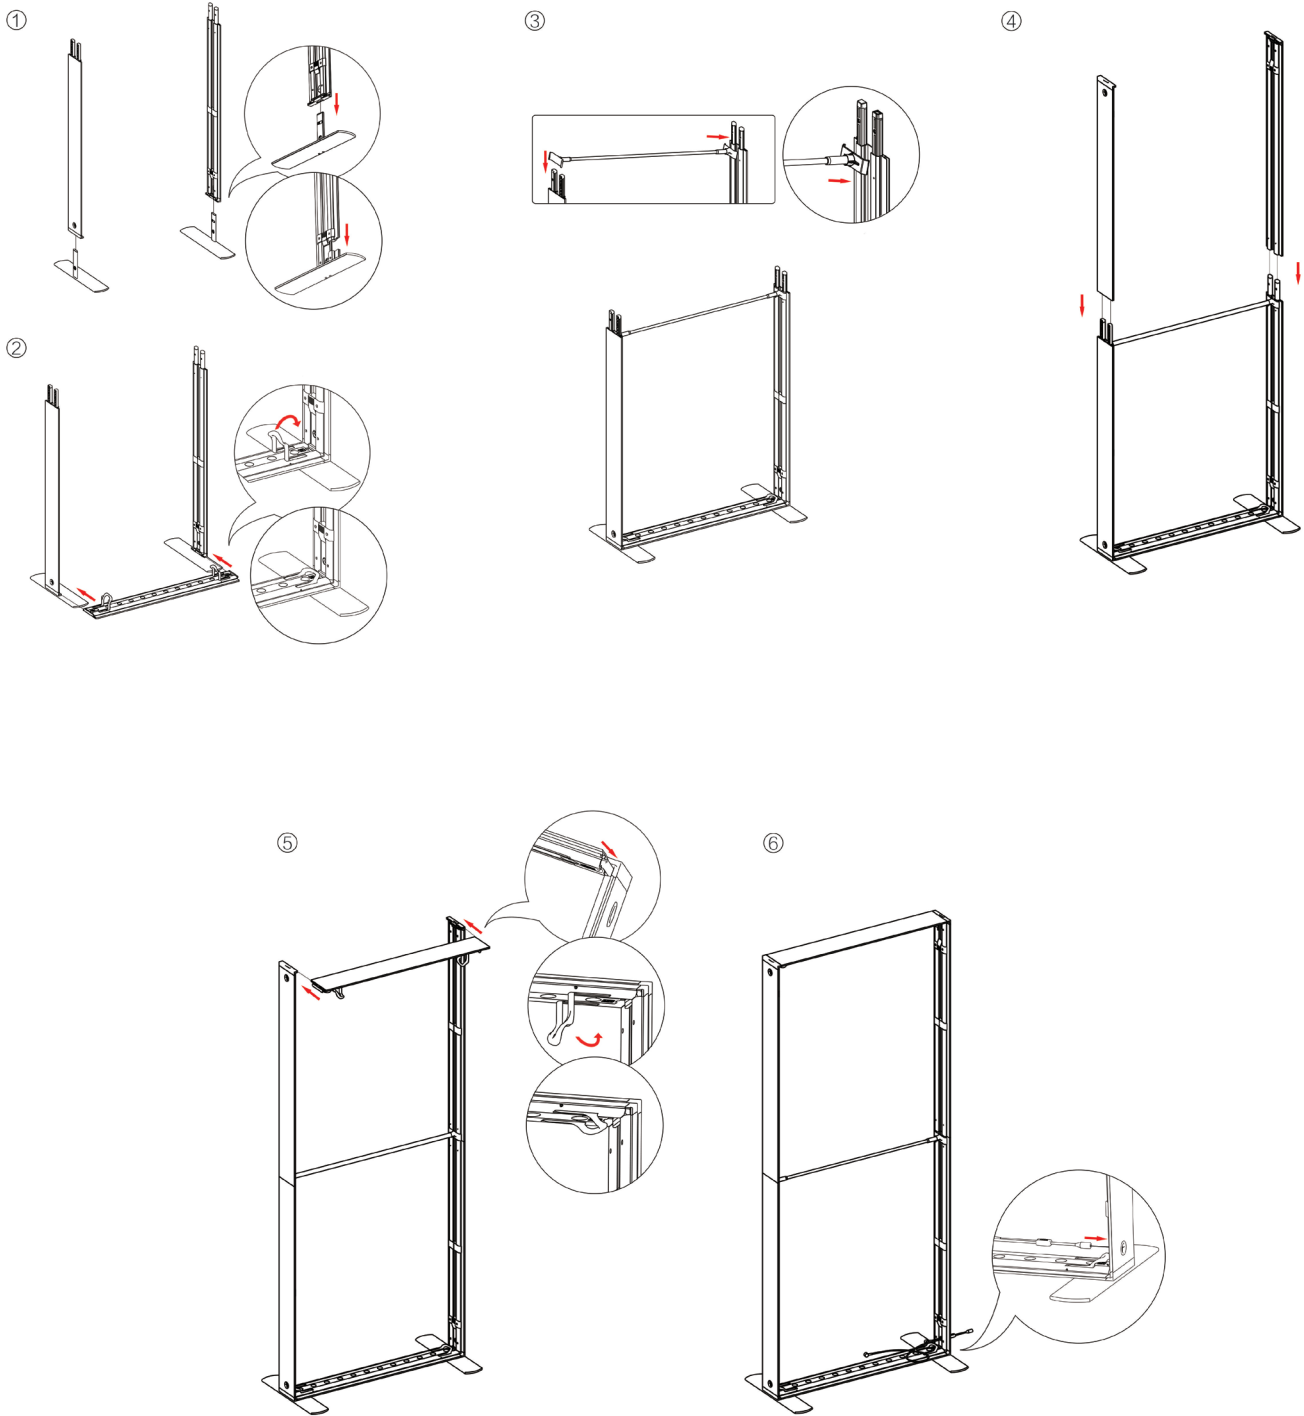

SET UP INSTRUCTIONS SEGO 100X225 FRAME ASSEMBLY