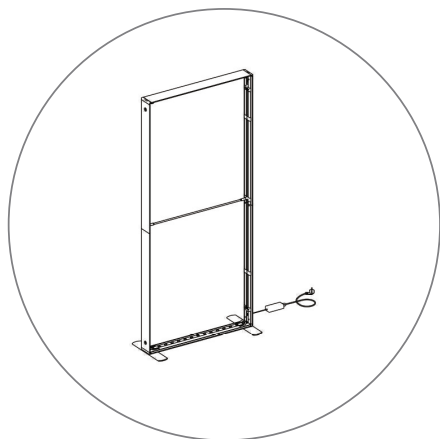

PARTS LIST

(qty 4)
SEGO-100X225X12