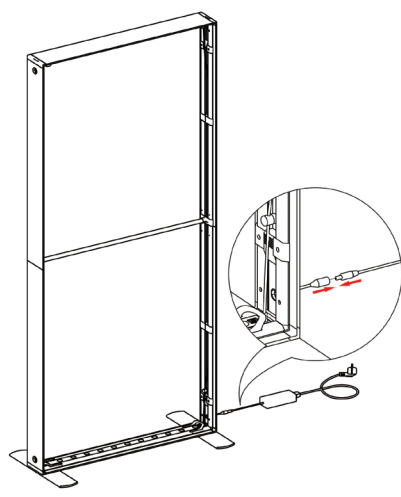

SET UP INSTRUCTIONS SEGO 100X225 FRAME ASSEMBLY

⑦

⑧

⑨

⑩

SET UP INSTRUCTIONS

COUNTER ASSEMBLY

①

②

③

⑤

④

FRAME CONNECTION

SEGO CONFIGURATION K

SEGO MODULAR LIGHTBOX DISPLAY
PRODUCT CODE:SEGO-K-10x10G

expandbiz