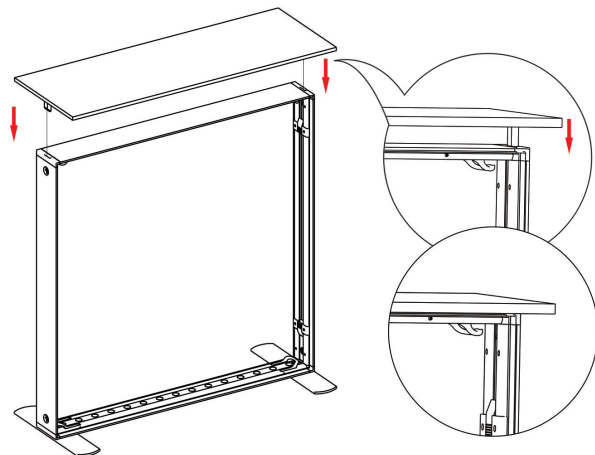

②

③

⑤

④

FRAME CONNECTION

SEGO CONFIGURATION K

SEGO MODULAR LIGHTBOX DISPLAY
PRODUCT CODE:SEGO-K-10x10G

expandbiz