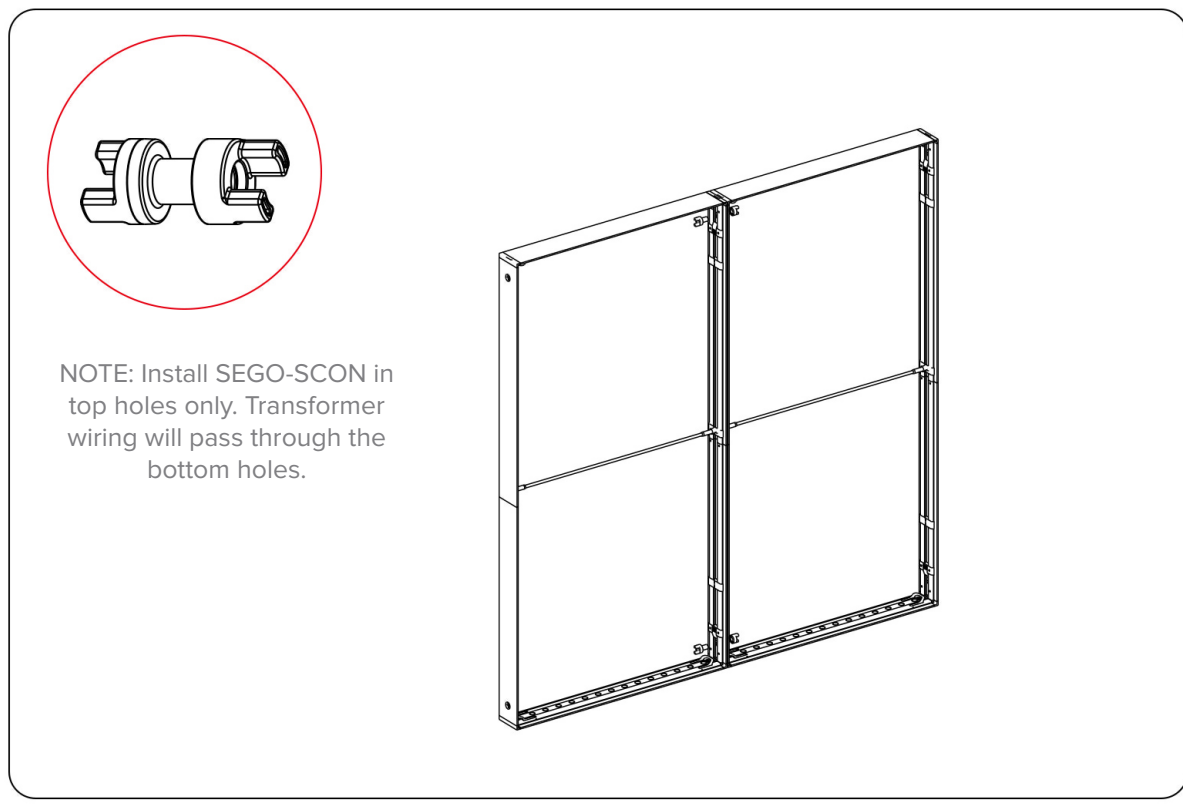

②

③

⑤

④

FRAME CONNECTION

SEGO CONFIGURATION K

SEGO MODULAR LIGHTBOX DISPLAY
PRODUCT CODE:SEGO-K-10x10G

expandbiz