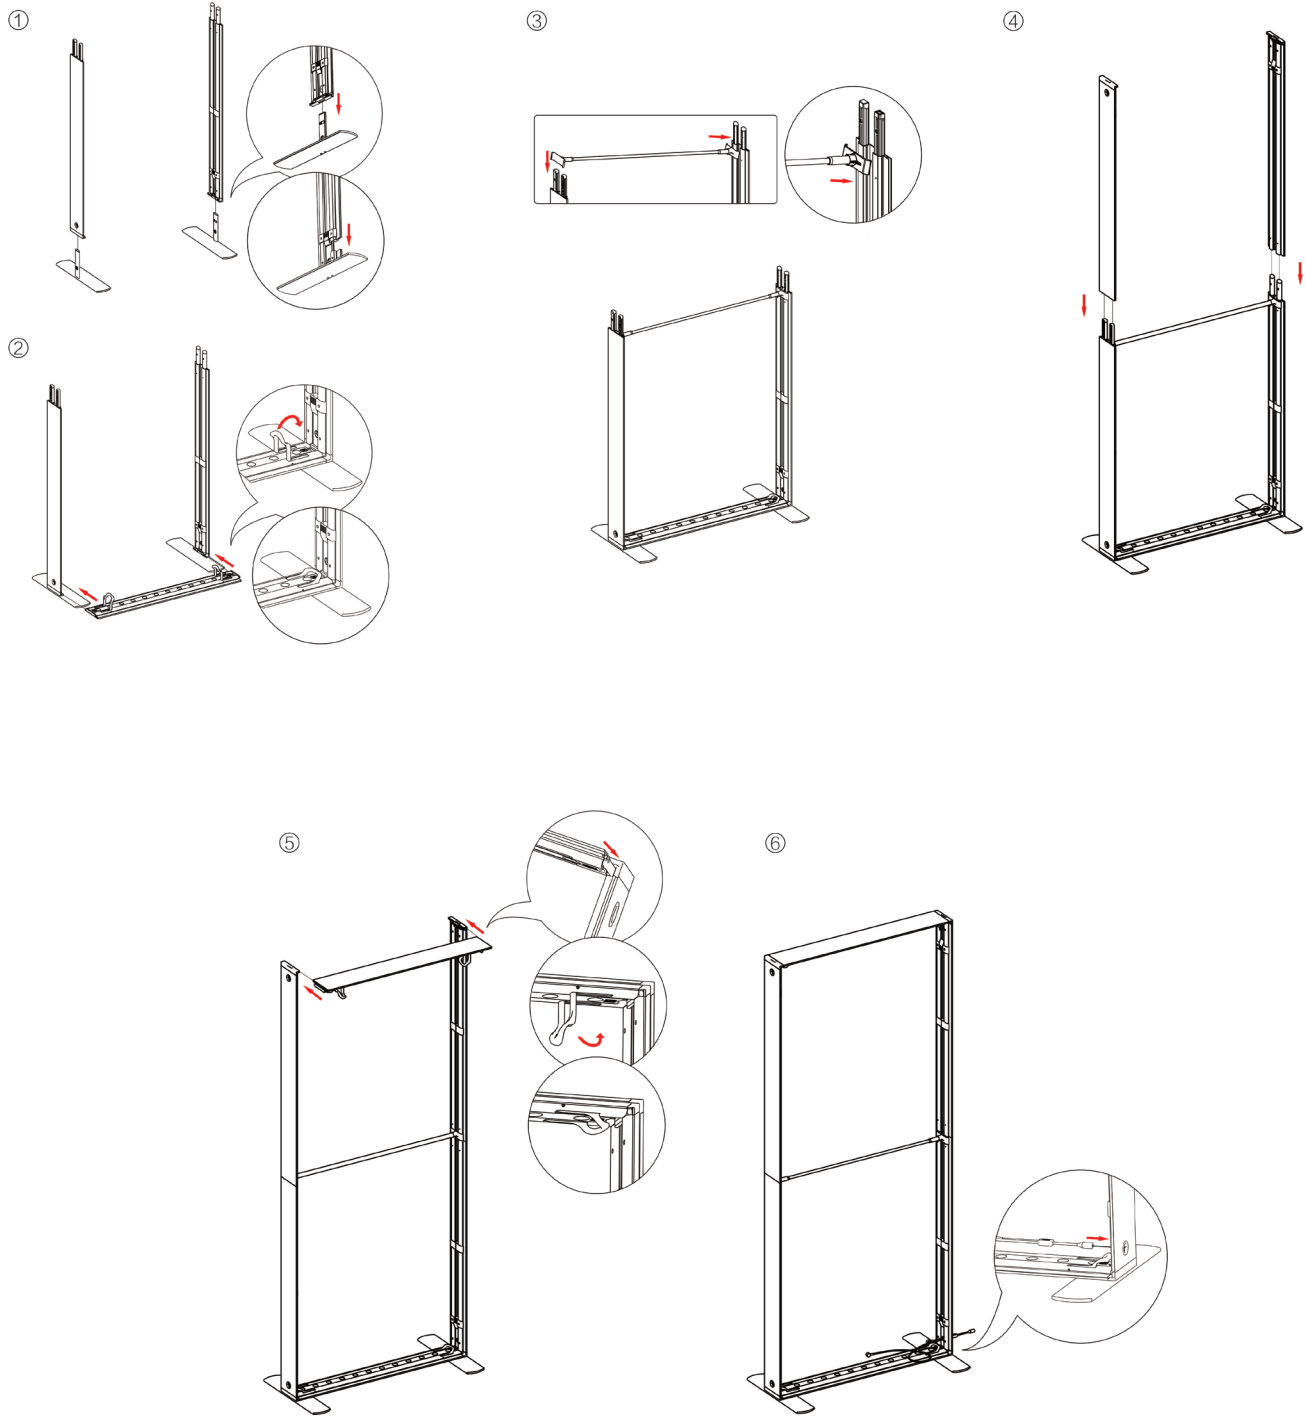

SET UP INSTRUCTIONS SEGO 100X225 FRAME ASSEMBLY

⑦

⑧

⑨

⑩

SET UP INSTRUCTIONS

COUNTER ASSEMBLY

①

②

③

⑤

④

FRAME CONNECTION

SEGO CONFIGURATION K

SEGO MODULAR LIGHTBOX DISPLAY
PRODUCT CODE:SEGO-K-10x10G

expandbiz