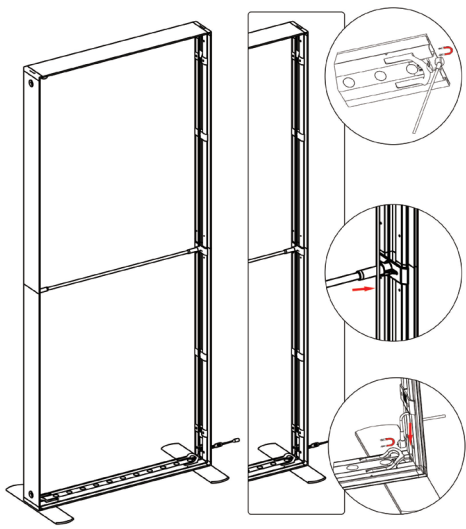

SET UP INSTRUCTIONS SEGO 100X225 FRAME ASSEMBLY

⑦

⑧

⑨

⑩

SET UP INSTRUCTIONS

COUNTER ASSEMBLY

①

②

③

⑤

④

FRAME CONNECTION

SEGO CONFIGURATION K

SEGO MODULAR LIGHTBOX DISPLAY
PRODUCT CODE:SEGO-K-10x10G

expandbiz