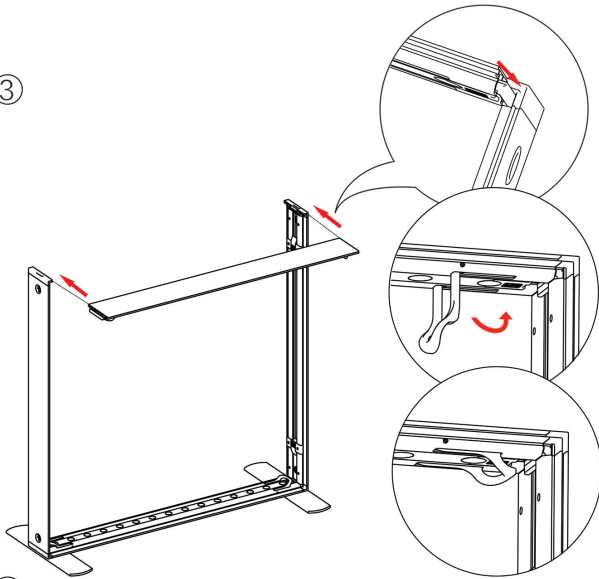

SET UP INSTRUCTIONS SEGO 100X225 FRAME ASSEMBLY

⑦

⑧

⑨

⑩

SET UP INSTRUCTIONS

COUNTER ASSEMBLY

①

②

③

⑤

④

FRAME CONNECTION

SEGO CONFIGURATION K

SEGO MODULAR LIGHTBOX DISPLAY
PRODUCT CODE:SEGO-K-10x10G

expandbiz