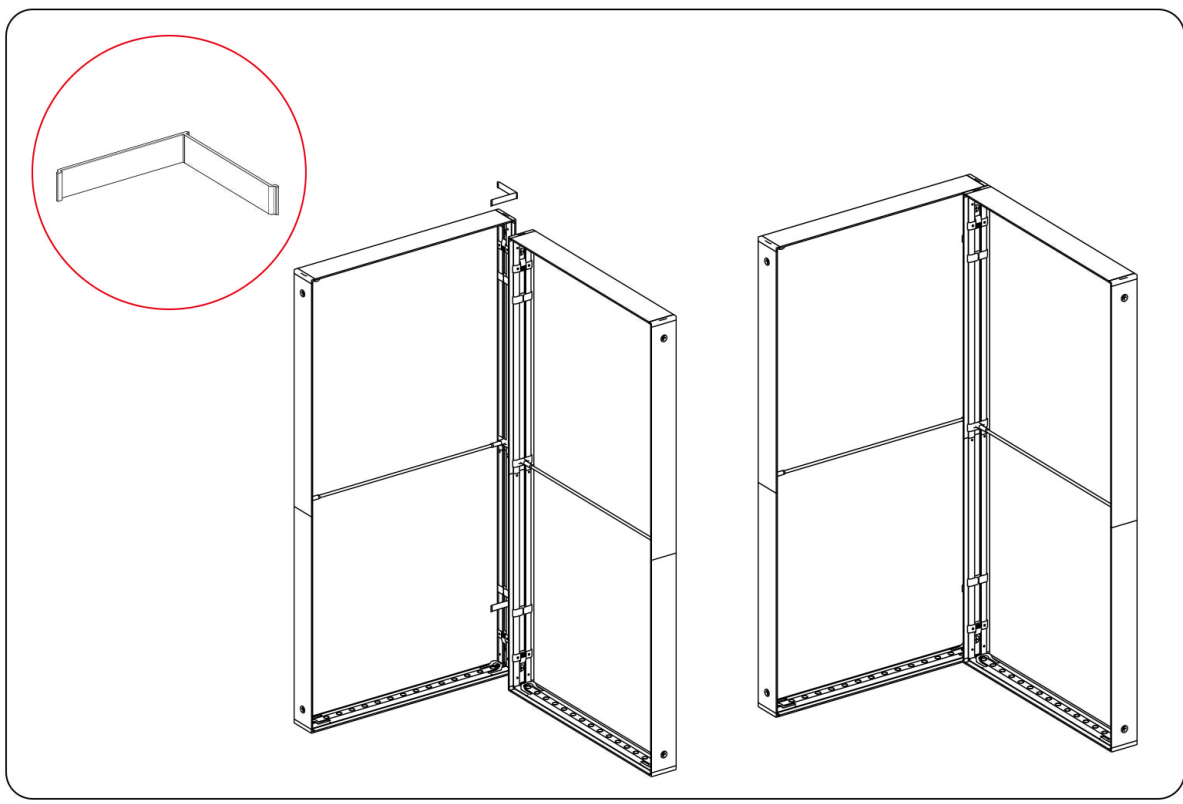

②

③

⑤

④

FRAME CONNECTION

SEGO CONFIGURATION K

SEGO MODULAR LIGHTBOX DISPLAY
PRODUCT CODE:SEGO-K-10x10G

expandbiz