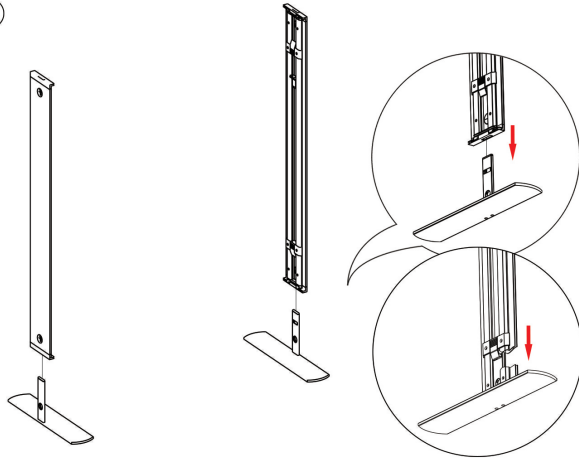

SET UP INSTRUCTIONS SEGO 100X225 FRAME ASSEMBLY

⑦

⑧

⑨

⑩

SET UP INSTRUCTIONS

COUNTER ASSEMBLY

①

②

③

⑤

④

FRAME CONNECTION

SEGO CONFIGURATION K

SEGO MODULAR LIGHTBOX DISPLAY
PRODUCT CODE:SEGO-K-10x10G

expandbiz