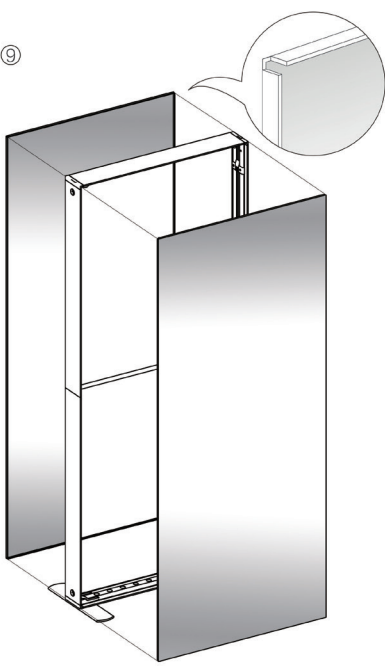

SET UP INSTRUCTIONS SEGO 100X225 FRAME ASSEMBLY

⑦

⑧

⑨

⑩

SET UP INSTRUCTIONS

COUNTER ASSEMBLY

①

②

③

⑤

④

FRAME CONNECTION

SEGO CONFIGURATION K

SEGO MODULAR LIGHTBOX DISPLAY
PRODUCT CODE:SEGO-K-10x10G

expandbiz