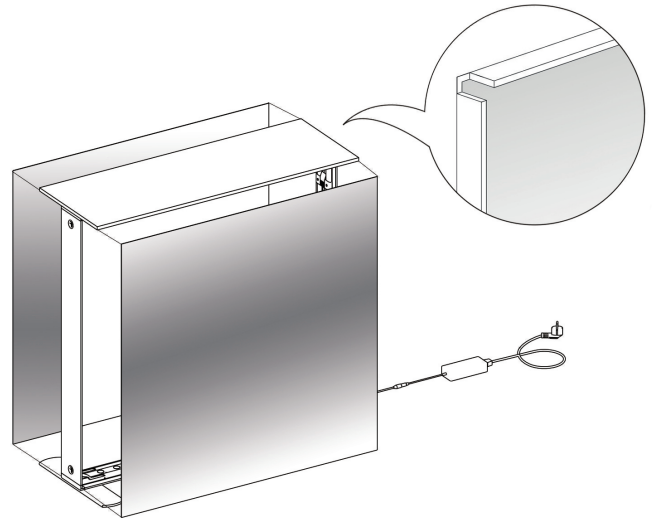

SET UP INSTRUCTIONS SEGO 100X225 FRAME ASSEMBLY

⑦

⑧

⑨

⑩

SET UP INSTRUCTIONS

COUNTER ASSEMBLY

①

②

③

⑤

④

FRAME CONNECTION

SEGO CONFIGURATION K

SEGO MODULAR LIGHTBOX DISPLAY
PRODUCT CODE:SEGO-K-10x10G

expandbiz