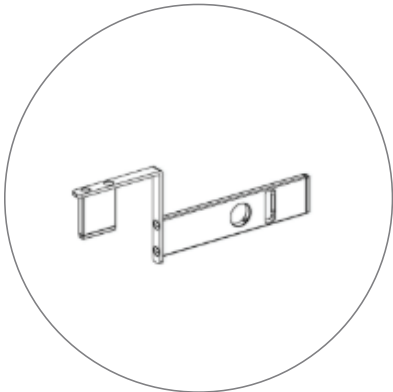

AVAILABLE ACCESSORIES

SEGO-BC
SEGO Bridge Connector