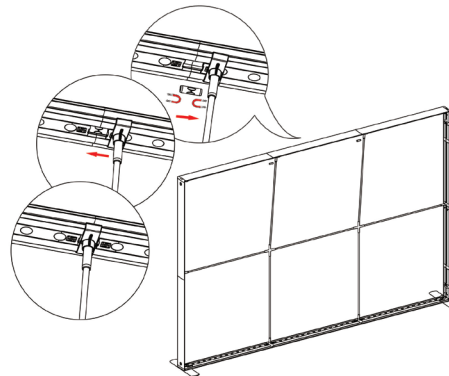

9.8 X 7.4FT. SEGO MODULAR LIGHTBOX DISPLAY

SEGO MODULAR LIGHTBOX DISPLAY
PRODUCT CODE: SEGO-300X225X12

expandbiz

expandbizdisplays.com • Tel: 626-727-3716

12

13

14

15