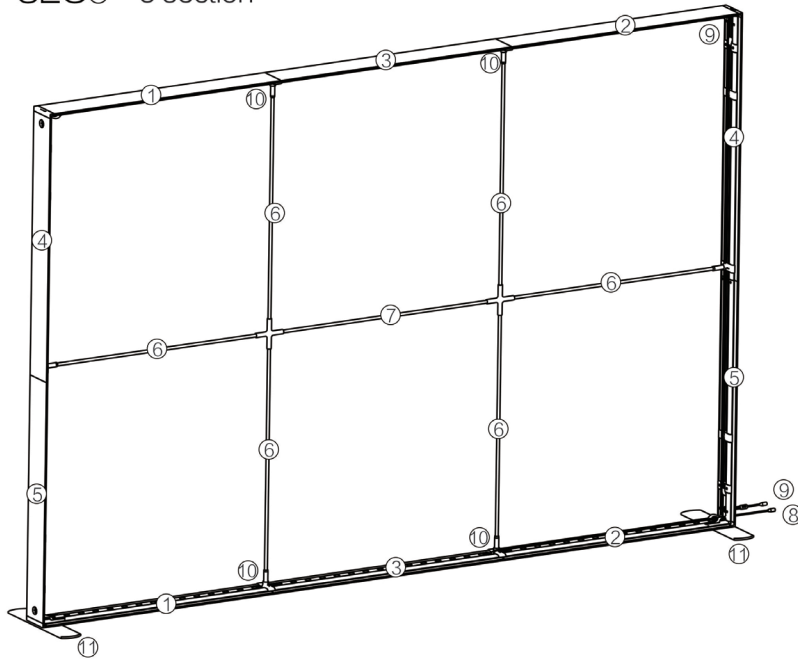

9.8 X 7.4FT. SEGO MODULAR LIGHTBOX DISPLAY

SEGO MODULAR LIGHTBOX DISPLAY
PRODUCT CODE: SEGO-300X225X12

expandbiz

expandbizdisplays.com • Tel: 626-727-3716

SEGO 3 section

SEGO
Mobile Light Box

sego.com

Part list for 3 section

 ① Horizontal Profile L x 2	 ② Horizontal Profile R x 2	 ③ Horizontal Profile M x 2	 ④ Vertical Profile Top x 2
 ⑤ Vertical Profile Bottom x 2	 ⑥ Mid Pole 1 end x 6	 ⑦ Mid Pole with 2 cross x 1	 ⑧ S-Cable x 1
 ⑨ S-Cable 2.6m x 1	 Transformer x 2	 ⑩ LED Extension Connector x 4	 ⑪ Foot x 2
 Bag x 2