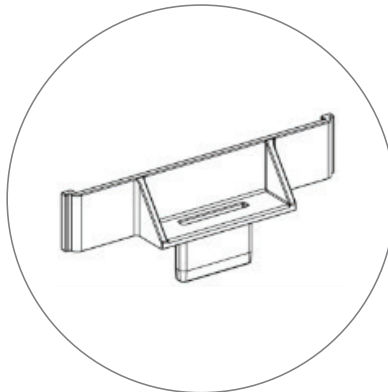

(qty 2)
Transformer

(qty 2)
Travel Bag

AVAILABLE ACCESSORIES

SEGO-BC
SEGO Bridge Connector

SEGO-ILCON
SEGO L Connector Inside

SEGO-SCON
SEGO Straight Connector

SEGO-OLCON
SEGO L Connector Outside

SEGO-HLCON
SEGO High-low Connector

SET UP INSTRUCTIONS

①

②

③

⑤

④

⑥

9.8 X 7.4FT. SEGO MODULAR LIGHTBOX DISPLAY