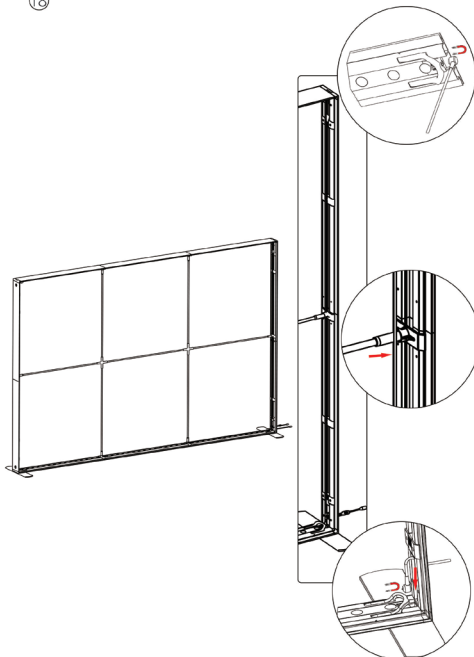

SEGO MODULAR LIGHTBOX DISPLAY
PRODUCT CODE: SEGO-300X225X12

⑦

⑨

⑧

⑩

⑪

9.8 X 7.4FT. SEGO MODULAR LIGHTBOX DISPLAY

SEGO MODULAR LIGHTBOX DISPLAY
PRODUCT CODE: SEGO-300X225X12

12

13

14

15

9.8 X 7.4FT. SEGO MODULAR LIGHTBOX DISPLAY

SEGO MODULAR LIGHTBOX DISPLAY
PRODUCT CODE: SEGO-300X225X12

16

17

18

19

9.8 X 7.4FT. SEGO MODULAR LIGHTBOX DISPLAY

SEGO MODULAR LIGHTBOX DISPLAY
PRODUCT CODE: SEGO-300X225X12

SEGO 3 section

SEGO
Mobile Light Box

sego.com

Part list for 3 section

- | | | | |
|--|---|--|---|
| 
① Horizontal Profile L x 2 | 
② Horizontal Profile R x 2 | 
③ Horizontal Profile M x 2 | 
④ Vertical Profile Top x 2 |
| 
⑤ Vertical Profile Bottom x 2 | 
⑥ Mid Pole 1 end x 6 | 
⑦ Mid Pole with 2 cross x 1 | 
⑧ S-Cable x 1 |
| 
⑨ S-Cable 2.6m x 1 | 
Transformer x 2 | 
⑩ LED Extension Connector x 4 | 
⑪ Foot x 2 |
| 
Bag x 2 | | | |