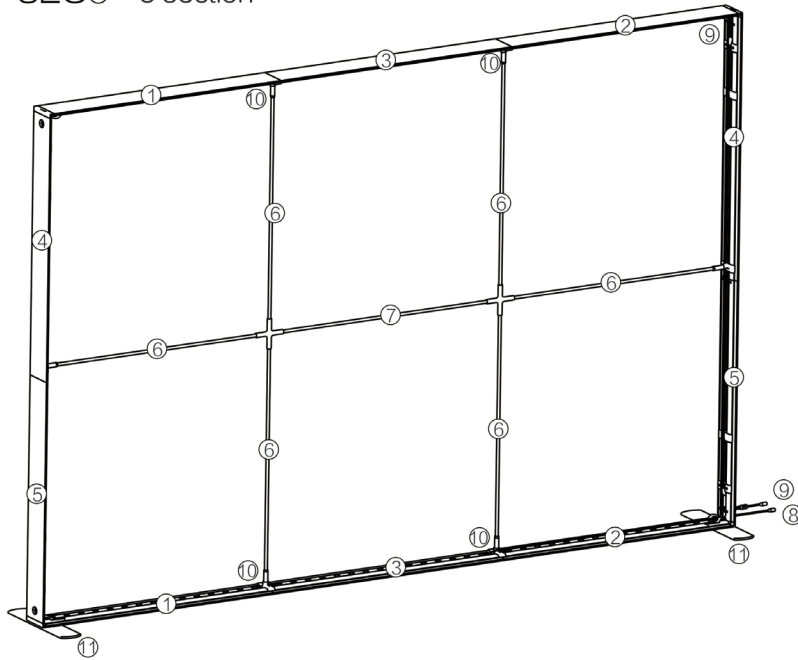

12

13

14

15

9.8 X 7.4FT. SEGO MODULAR LIGHTBOX DISPLAY

SEGO MODULAR LIGHTBOX DISPLAY
PRODUCT CODE: SEGO-300X225X12

16

17

18

19

9.8 X 7.4FT. SEGO MODULAR LIGHTBOX DISPLAY

SEGO MODULAR LIGHTBOX DISPLAY
PRODUCT CODE: SEGO-300X225X12

SEGO 3 section

SEGO
Mobile Light Box

sego.com

Part list for 3 section

- | | | | |
|--|---|--|---|
| 
① Horizontal Profile L x 2 | 
② Horizontal Profile R x 2 | 
③ Horizontal Profile M x 2 | 
④ Vertical Profile Top x 2 |
| 
⑤ Vertical Profile Bottom x 2 | 
⑥ Mid Pole 1 end x 6 | 
⑦ Mid Pole with 2 cross x 1 | 
⑧ S-Cable x 1 |
| 
⑨ S-Cable 2.6m x 1 | 
Transformer x 2 | 
⑩ LED Extension Connector x 4 | 
⑪ Foot x 2 |
| 
Bag x 2 | | | |