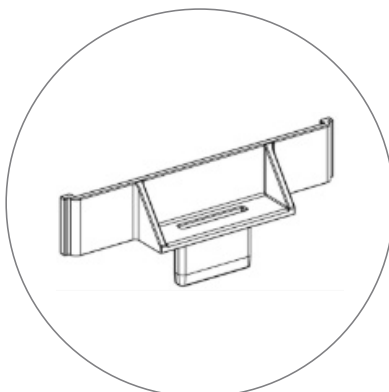

## PARTS LIST

(qty 2)  
Horizontal Profile L

(qty 2)  
Vertical Profile Top

(qty 2)  
Vertical Profile Bottom

(qty 2)  
Horizontal Profile R

(qty 4)  
Mid Pole

(qty 2)  
Feet

(qty 1)  
MP Cross

## AVAILABLE ACCESSORIES

SEGO-BC  
SEGO Bridge Connector

SEGO-ILCON  
SEGO L Connector Inside

SEGO-SCON  
SEGO Straight Connector

SEGO-OLCON  
SEGO L Connector Outside

SEGO-HLCON  
SEGO High-low Connector