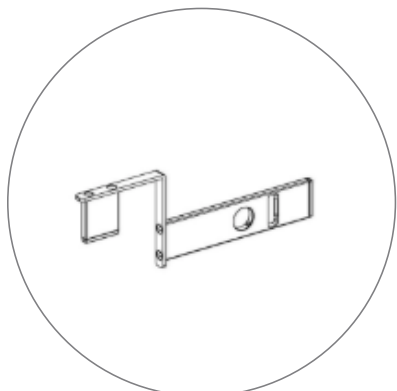

## PARTS LIST

(qty 2)  
Horizontal Profile L

(qty 2)  
Vertical Profile Top

(qty 2)  
Vertical Profile Bottom

(qty 2)  
Horizontal Profile R

(qty 4)  
Mid Pole

(qty 2)  
Feet

(qty 1)  
MP Cross

## AVAILABLE ACCESSORIES

SEGO-BC  
SEGO Bridge Connector

SEGO-ILCON  
SEGO L Connector Inside

SEGO-SCON  
SEGO Straight Connector

SEGO-OLCON  
SEGO L Connector Outside

SEGO-HLCON  
SEGO High-low Connector