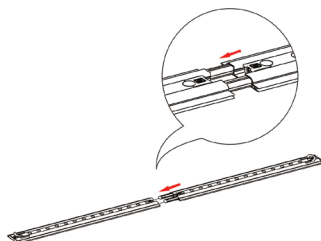

SET UP INSTRUCTIONS

①

③

②

④

⑤

⑦

⑥