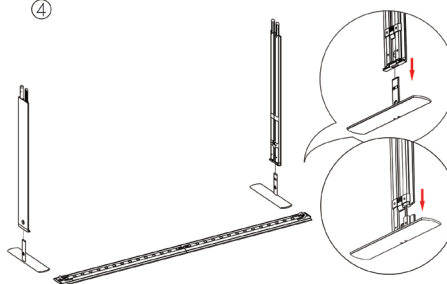

TOOL FREE ASSEMBLY

MAGNETIC WIRE CONNECTION

CLEAN CABLE MANAGEMENT

TOOL FREE FOOT CONNECTION

PARTS LIST

(qty 2)
Horizontal Profile L

(qty 2)
Vertical Profile Top

(qty 2)
Vertical Profile Bottom

AVAILABLE ACCESSORIES

SEGO-BC
SEGO Bridge Connector

SEGO-ILCON
SEGO L Connector Inside

SEGO-SCON
SEGO Straight Connector

SEGO-OLCON
SEGO L Connector Outside

SEGO-HLCON
SEGO High-low Connector

SET UP INSTRUCTIONS

①

③

②

④

⑤

⑦

⑥

⑧