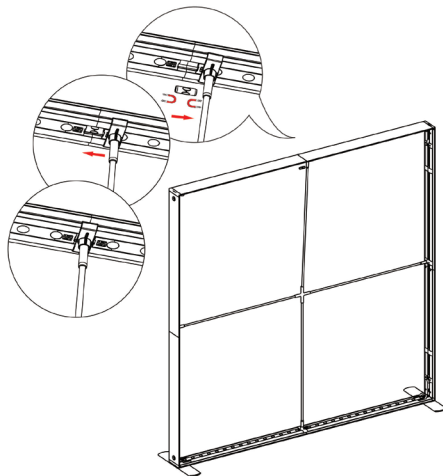

DISPLAY DIMENSIONS	78.375"W x 88.25"H x 16.5"D
GRAPHIC SIZE	78.125"W x 88.625"H

GRAPHIC MATERIAL

Dye Sub Backlit Fabric

GRAPHIC FINISHING

Silicone beading sewn onto edge of graphic

DISPLAY CONSTRUCTION

Aluminum extrusion frame with plastic components

⑨

⑩

⑪

12

13

14

15