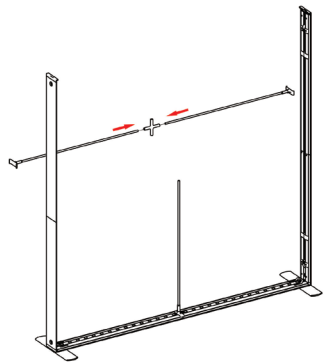

DISPLAY DIMENSIONS	78.375"W x 88.25"H x 16.5"D
GRAPHIC SIZE	78.125"W x 88.625"H

GRAPHIC MATERIAL

Dye Sub Backlit Fabric

GRAPHIC FINISHING

Silicone beading sewn onto edge of graphic

DISPLAY CONSTRUCTION

Aluminum extrusion frame with plastic components

①

③

②

④

⑤

⑦

⑥

⑧