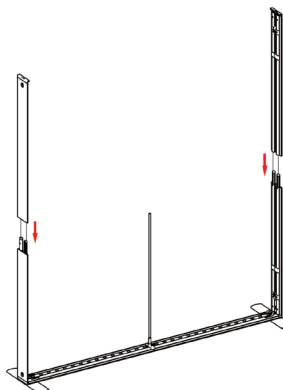

DISPLAY DIMENSIONS	78.375"W x 88.25"H x 16.5"D
GRAPHIC SIZE	78.125"W x 88.625"H

GRAPHIC MATERIAL

Dye Sub Backlit Fabric

GRAPHIC FINISHING

Silicone beading sewn onto edge of graphic

DISPLAY CONSTRUCTION

Aluminum extrusion frame with plastic components

AVAILABLE ACCESSORIES

SEGO-BC
SEGO Bridge Connector

SEGO-ILCON
SEGO L Connector Inside

SEGO-SCON
SEGO Straight Connector

SEGO-OLCON
SEGO L Connector Outside

SEGO-HLCON
SEGO High-low Connector

SET UP INSTRUCTIONS

①

③

②

④

⑤

⑦

⑥

⑧

⑨

⑩

⑪

12

13

14

15