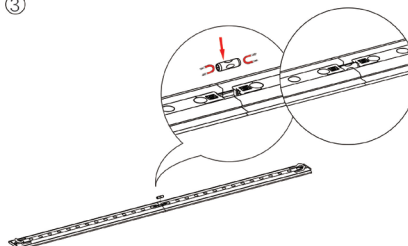

SET UP INSTRUCTIONS

①

③