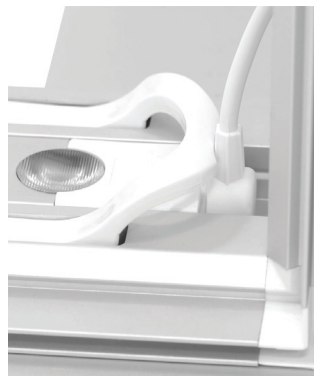

**PRODUCT DESCRIPTION**

The advanced technology of the new SEGO modular lightbox system combines innovation with intuition. Toolless down to its feet, SEGO is designed to help heighten your display experience. Magnetic electrical connectors light up the UL certified LED lights that come pre-installed in the profiles. Electrical wires stay hidden from view. Edge-to-edge customizable SEG backlit fabric graphics cover the front and back of the aluminum frame. Portable, configurable, desirable, SEGO is a lightbox unlike the others. SEGO is so well thought out, even its durable foam cut carry bag is made distinctly to keep all parts and pieces protected and organized.

TOOL FREE ASSEMBLY

MAGNETIC WIRE CONNECTION

CLEAN CABLE MANAGEMENT

TOOL FREE FOOT CONNECTION