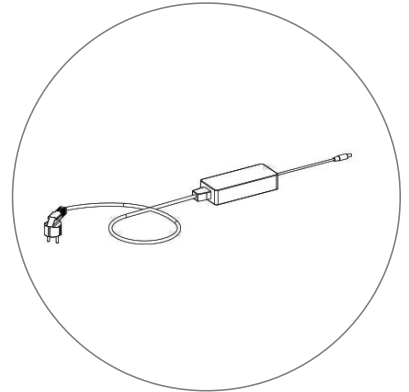

3.3 X 3.3FT. SEGO MODULAR LIGHTBOX DISPLAY

SEGO MODULAR LIGHTBOX DISPLAY
PRODUCT CODE: SEGO-100X100X12

SET UP INSTRUCTIONS

①

②

③

④

3.3 X 3.3FT. SEGO MODULAR LIGHTBOX DISPLAY

SEGO MODULAR LIGHTBOX DISPLAY
PRODUCT CODE: SEGO-100X100X12

PARTS LIST

(qty 1)
Horizontal Profile Bottom

(qty 1)
Horizontal Profile Top

(qty 2)
Vertical Profile

(qty 1)
S Cable

(qty 2)
Feet

(qty 1)
Transformer

(qty 1)
Travel Bag

3.3 X 3.3FT. SEGO MODULAR LIGHTBOX DISPLAY

SEGO MODULAR LIGHTBOX DISPLAY
PRODUCT CODE: SEGO-100X100X12

AVAILABLE ACCESSORIES

SEGO-HLCON
SEGO High-low Connector

SEGO-OLCON
SEGO L Connector Outside