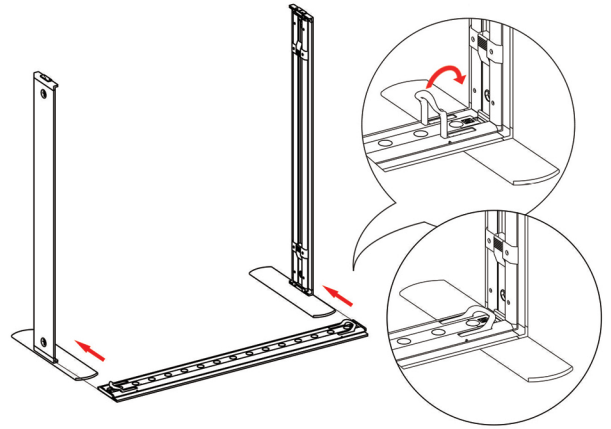

3.3 X 3.3FT. SEGO MODULAR LIGHTBOX DISPLAY

SEGO MODULAR LIGHTBOX DISPLAY
PRODUCT CODE: SEGO-100X100X12

SET UP INSTRUCTIONS

①

②

③

④

3.3 X 3.3FT. SEGO MODULAR LIGHTBOX DISPLAY

SEGO MODULAR LIGHTBOX DISPLAY
PRODUCT CODE: SEGO-100X100X12

PARTS LIST

(qty 1)
Horizontal Profile Bottom

(qty 1)
Horizontal Profile Top

(qty 2)
Vertical Profile

(qty 1)
S Cable

(qty 2)
Feet

(qty 1)
Transformer

(qty 1)
Travel Bag

3.3 X 3.3FT. SEGO MODULAR LIGHTBOX DISPLAY

SEGO MODULAR LIGHTBOX DISPLAY
PRODUCT CODE: SEGO-100X100X12

AVAILABLE ACCESSORIES

SEGO-HLCON
SEGO High-low Connector

SEGO-OLCON
SEGO L Connector Outside