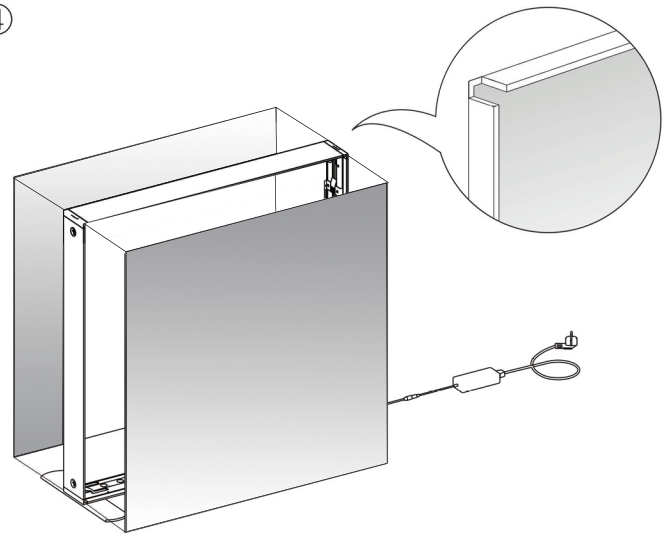

3.3 X 3.3FT. SEGO MODULAR LIGHTBOX DISPLAY

SEGO MODULAR LIGHTBOX DISPLAY
PRODUCT CODE: SEGO-100X100X12

SET UP INSTRUCTIONS

①

②

③

④

3.3 X 3.3FT. SEGO MODULAR LIGHTBOX DISPLAY

SEGO MODULAR LIGHTBOX DISPLAY
PRODUCT CODE: SEGO-100X100X12

PARTS LIST

(qty 1)
Horizontal Profile Bottom

(qty 1)
Horizontal Profile Top

(qty 2)
Vertical Profile

(qty 1)
S Cable

(qty 2)
Feet

(qty 1)
Transformer

(qty 1)
Travel Bag

3.3 X 3.3FT. SEGO MODULAR LIGHTBOX DISPLAY

SEGO MODULAR LIGHTBOX DISPLAY
PRODUCT CODE: SEGO-100X100X12

AVAILABLE ACCESSORIES

SEGO-HLCON
SEGO High-low Connector

SEGO-OLCON
SEGO L Connector Outside