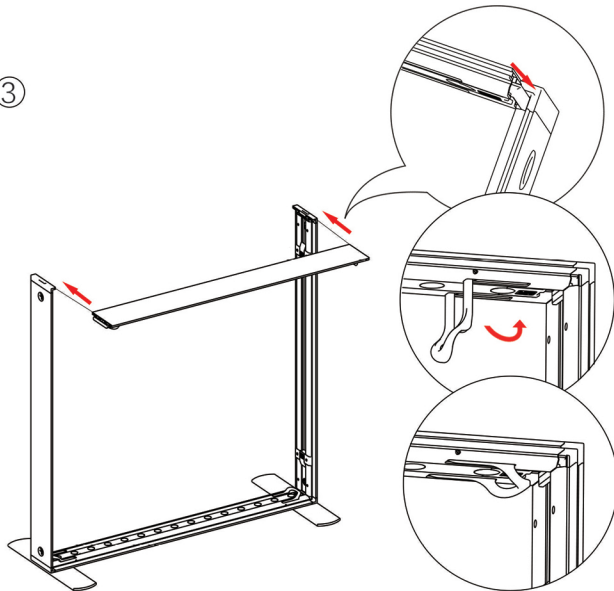

3.3 X 3.3FT. SEGO MODULAR LIGHTBOX DISPLAY

SEGO MODULAR LIGHTBOX DISPLAY
PRODUCT CODE: SEGO-100X100X12

SET UP INSTRUCTIONS

①

②

③

④

3.3 X 3.3FT. SEGO MODULAR LIGHTBOX DISPLAY

SEGO MODULAR LIGHTBOX DISPLAY
PRODUCT CODE: SEGO-100X100X12

PARTS LIST

(qty 1)
Horizontal Profile Bottom

(qty 1)
Horizontal Profile Top

(qty 2)
Vertical Profile

(qty 1)
S Cable

(qty 2)
Feet

(qty 1)
Transformer

(qty 1)
Travel Bag

3.3 X 3.3FT. SEGO MODULAR LIGHTBOX DISPLAY

SEGO MODULAR LIGHTBOX DISPLAY
PRODUCT CODE: SEGO-100X100X12

AVAILABLE ACCESSORIES

SEGO-HLCON
SEGO High-low Connector

SEGO-OLCON
SEGO L Connector Outside