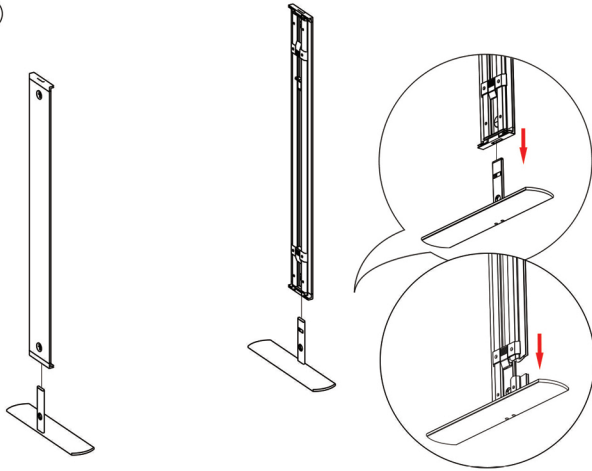

3.3 X 3.3FT. SEGO MODULAR LIGHTBOX DISPLAY

SEGO MODULAR LIGHTBOX DISPLAY
PRODUCT CODE: SEGO-100X100X12

SET UP INSTRUCTIONS

①

②

③

④

3.3 X 3.3FT. SEGO MODULAR LIGHTBOX DISPLAY

SEGO MODULAR LIGHTBOX DISPLAY
PRODUCT CODE: SEGO-100X100X12

PARTS LIST

(qty 1)
Horizontal Profile Bottom

(qty 1)
Horizontal Profile Top

(qty 2)
Vertical Profile

(qty 1)
S Cable

(qty 2)
Feet

(qty 1)
Transformer

(qty 1)
Travel Bag

3.3 X 3.3FT. SEGO MODULAR LIGHTBOX DISPLAY

SEGO MODULAR LIGHTBOX DISPLAY
PRODUCT CODE: SEGO-100X100X12

AVAILABLE ACCESSORIES

SEGO-HLCON
SEGO High-low Connector

SEGO-OLCON
SEGO L Connector Outside