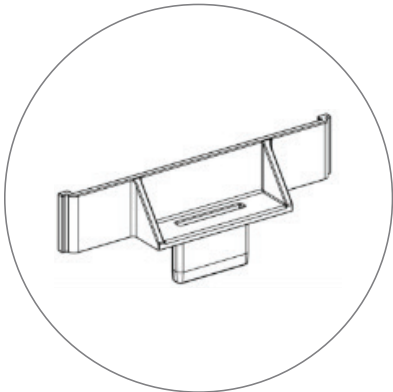

3.3 X 3.3FT. SEGO MODULAR LIGHTBOX DISPLAY

SEGO MODULAR LIGHTBOX DISPLAY
PRODUCT CODE: SEGO-100X100X12

SET UP INSTRUCTIONS

①

②

③

④

3.3 X 3.3FT. SEGO MODULAR LIGHTBOX DISPLAY

SEGO MODULAR LIGHTBOX DISPLAY
PRODUCT CODE: SEGO-100X100X12

PARTS LIST

(qty 1)
Horizontal Profile Bottom

(qty 1)
Horizontal Profile Top

(qty 2)
Vertical Profile

(qty 1)
S Cable

(qty 2)
Feet

(qty 1)
Transformer

(qty 1)
Travel Bag

3.3 X 3.3FT. SEGO MODULAR LIGHTBOX DISPLAY

SEGO MODULAR LIGHTBOX DISPLAY
PRODUCT CODE: SEGO-100X100X12

AVAILABLE ACCESSORIES

SEGO-HLCON
SEGO High-low Connector

SEGO-OLCON
SEGO L Connector Outside