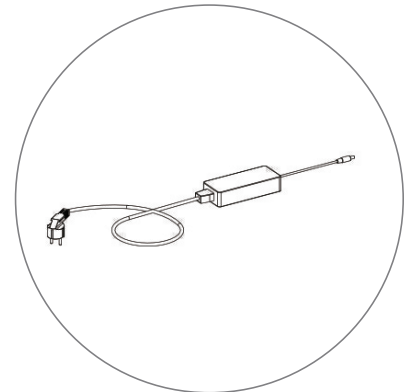

(qty 1)
Transformer