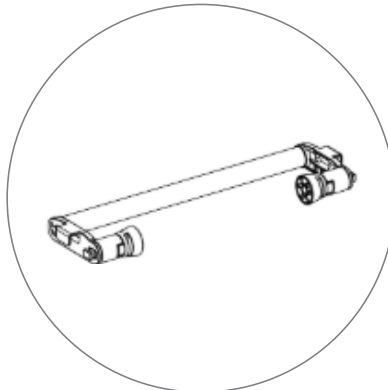

CLEAN CABLE MANAGEMENT

TOOL FREE FOOT CONNECTION

PRODUCT DESCRIPTION

The advanced technology of the new SEGO modular lightbox system combines innovation with intuition. Toolless down to its feet, SEGO is designed to help heighten your display experience. Magnetic electrical connectors light up the UL certified LED lights that come pre-installed in the profiles. Electrical wires stay hidden from view. Edge-to-edge customizable SEG backlit fabric graphics cover the front and back of the aluminum frame. Portable, configurable, desirable, SEGO is a lightbox unlike the others. SEGO is so well thought out, even its durable foam cut carry bag is made distinctly to keep all parts and pieces protected and organized.

(qty 1)
Mid Pole

(qty 2)
Feet

(qty 1)
Transformer

(qty 1)
Y Cable

(qty 1)
Travel Bag

AVAILABLE ACCESSORIES

SEGO-SKIT
SEGO Shelf Kit

SEGO-HP
SEGO Hanging Pole for
Shelf Kit

SEGO-SCON
SEGO Straight Connector

SEGO-MM
SEGO Monitor Mount

SEGO-BC
SEGO Bridge Connector

SEGO-ILCON
SEGO L Connector Inside

SEGO-OLCON
SEGO L Connector Outside

SEGO-HLCON
SEGO High-low Connector

SET UP INSTRUCTIONS