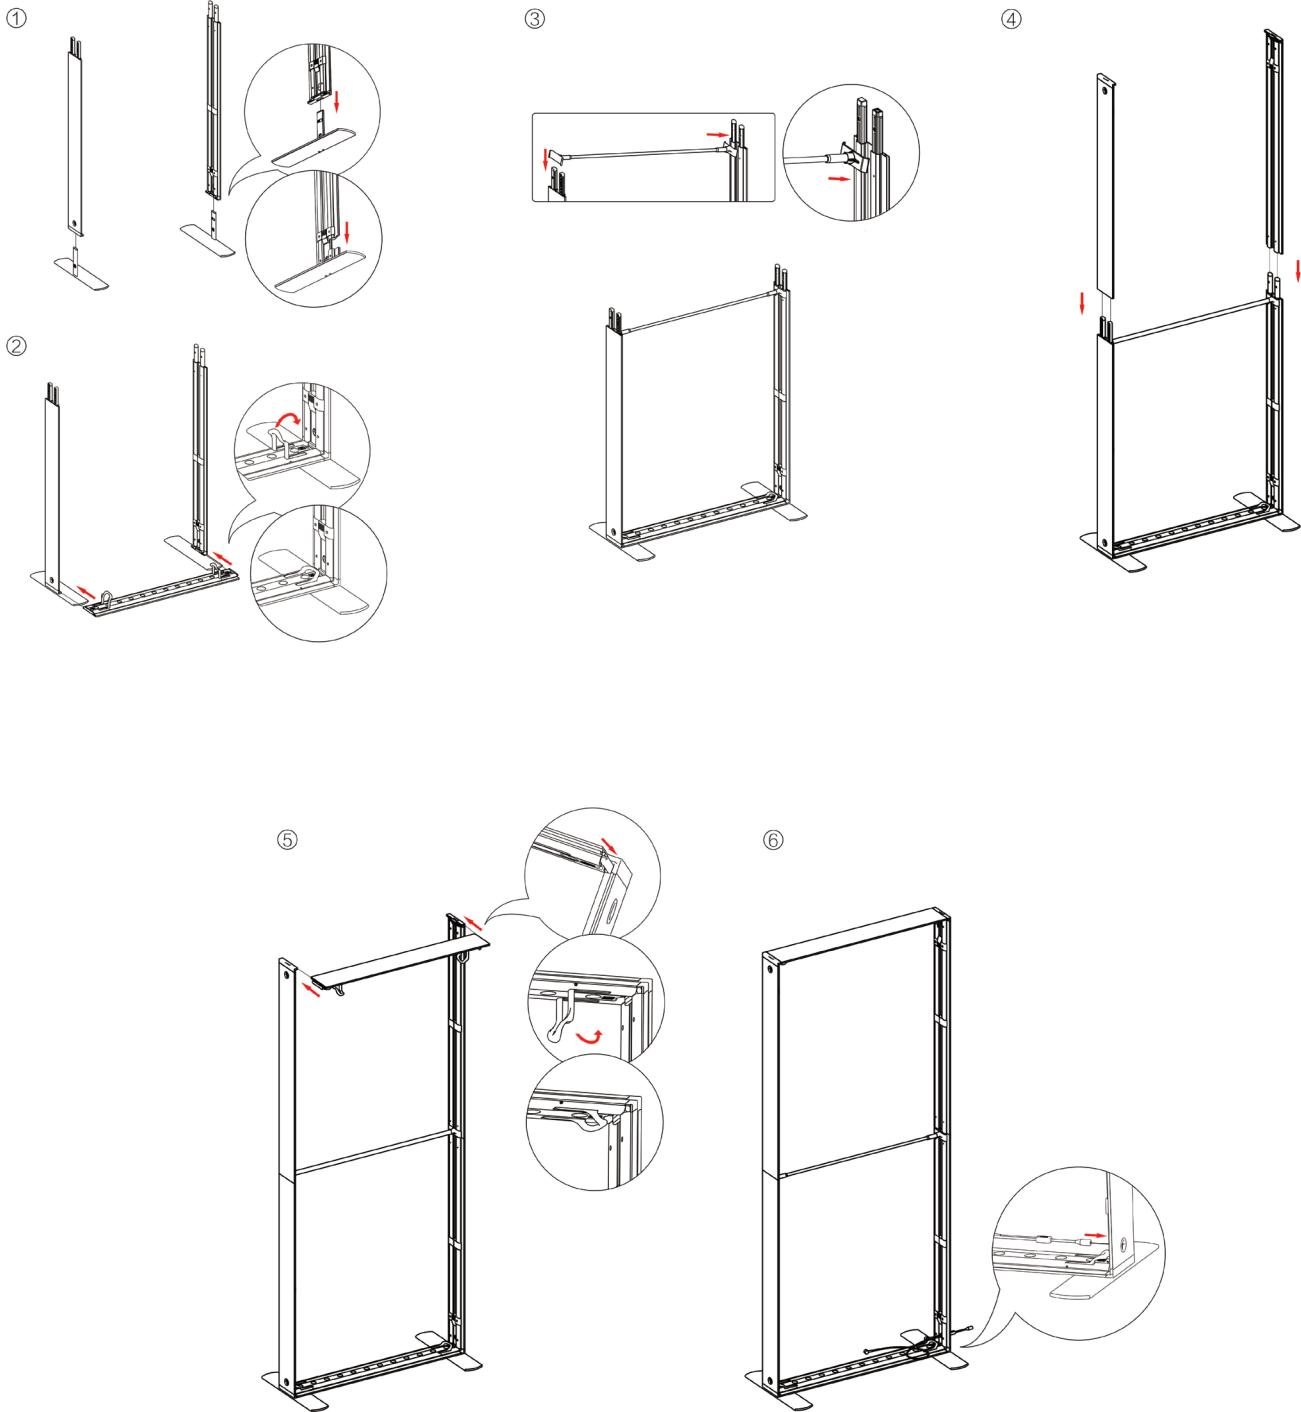

DISPLAY DIMENSIONS	39"W x 88.25"H x 16.5"D
GRAPHIC SIZE	39.75"W x 88.625"H

GRAPHIC MATERIAL

Dye Sub Backlit Fabric

GRAPHIC FINISHING

Silicone beading sewn onto edge of graphic

DISPLAY CONSTRUCTION

Aluminum extrusion frame with plastic components

(qty 1)
Mid Pole

(qty 2)
Feet

(qty 1)
Transformer

(qty 1)
Y Cable

(qty 1)
Travel Bag

AVAILABLE ACCESSORIES

SEGO-SKIT
SEGO Shelf Kit

SEGO-HP
SEGO Hanging Pole for
Shelf Kit

SEGO-SCON
SEGO Straight Connector

SEGO-MM
SEGO Monitor Mount

SEGO-BC
SEGO Bridge Connector

SEGO-ILCON
SEGO L Connector Inside

SEGO-OLCON
SEGO L Connector Outside

SEGO-HLCON
SEGO High-low Connector

SET UP INSTRUCTIONS