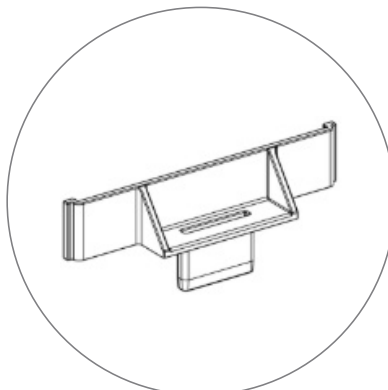

CLEAN CABLE MANAGEMENT

TOOL FREE FOOT CONNECTION

PRODUCT DESCRIPTION

The advanced technology of the new SEGO modular lightbox system combines innovation with intuition. Toolless down to its feet, SEGO is designed to help heighten your display experience. Magnetic electrical connectors light up the UL certified LED lights that come pre-installed in the profiles. Electrical wires stay hidden from view. Edge-to-edge customizable SEG backlit fabric graphics cover the front and back of the aluminum frame. Portable, configurable, desirable, SEGO is a lightbox unlike the others. SEGO is so well thought out, even its durable foam cut carry bag is made distinctly to keep all parts and pieces protected and organized.

DISPLAY DIMENSIONS	39"W x 88.25"H x 16.5"D
GRAPHIC SIZE	39.75"W x 88.625"H

GRAPHIC MATERIAL

Dye Sub Backlit Fabric

GRAPHIC FINISHING

Silicone beading sewn onto edge of graphic

DISPLAY CONSTRUCTION

Aluminum extrusion frame with plastic components

(qty 1)
Mid Pole

(qty 2)
Feet

(qty 1)
Transformer

(qty 1)
Y Cable

(qty 1)
Travel Bag

AVAILABLE ACCESSORIES

SEGO-SKIT
SEGO Shelf Kit

SEGO-HP
SEGO Hanging Pole for
Shelf Kit

SEGO-SCON
SEGO Straight Connector

SEGO-MM
SEGO Monitor Mount

SEGO-BC
SEGO Bridge Connector

SEGO-ILCON
SEGO L Connector Inside

SEGO-OLCON
SEGO L Connector Outside

SEGO-HLCON
SEGO High-low Connector

SET UP INSTRUCTIONS