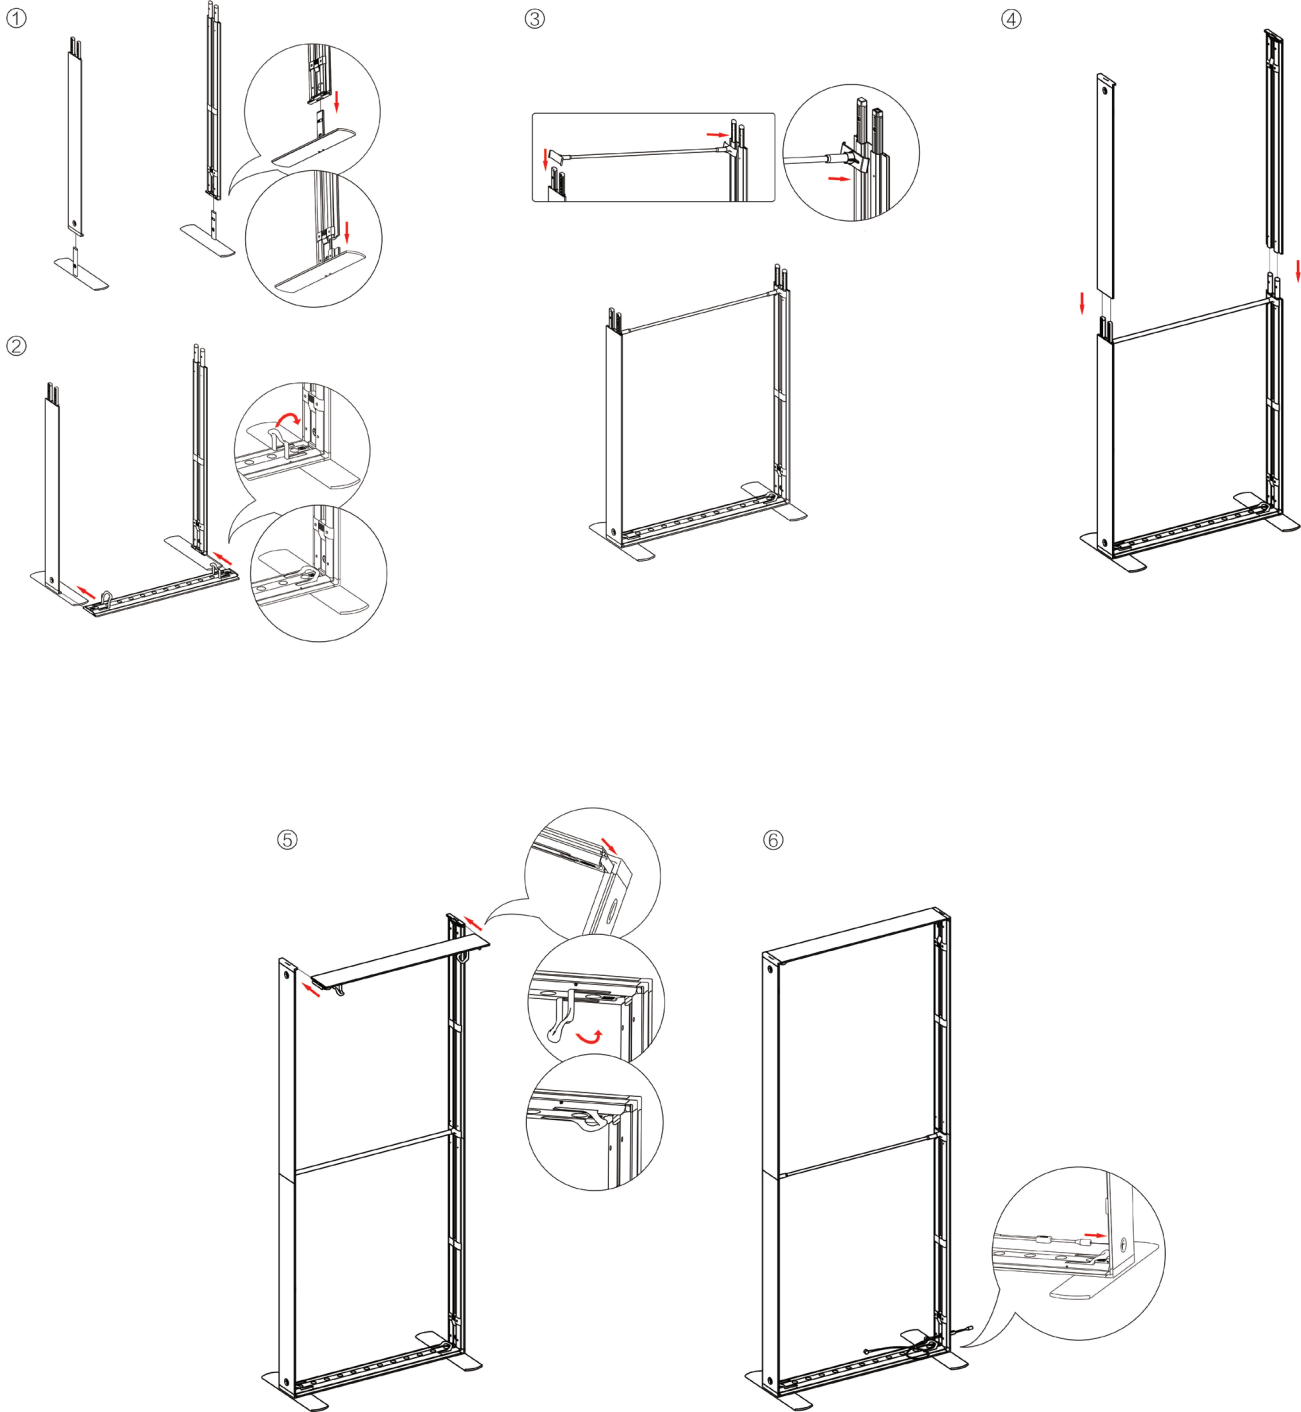

SET UP INSTRUCTIONS

7

8

9

10

PARTS LIST

(qty 2)
Horizontal Profile

(qty 2)
Vertical Profile Top

(qty 2)
Vertical Profile Bottom

(qty 1)
Mid Pole

(qty 2)
Feet

(qty 1)
Transformer

(qty 1)
Y Cable

(qty 1)
Travel Bag

AVAILABLE ACCESSORIES

SEGO-SKIT
SEGO Shelf Kit

SEGO-HP
SEGO Hanging Pole for
Shelf Kit

SEGO-SCON
SEGO Straight Connector

SEGO-MM
SEGO Monitor Mount

SEGO-BC
SEGO Bridge Connector

SEGO-ILCON
SEGO L Connector Inside

SEGO-OLCON
SEGO L Connector Outside

SEGO-HLCON
SEGO High-low Connector