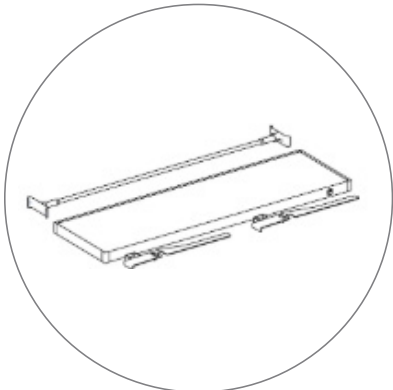

SET UP INSTRUCTIONS

7

8

9

10

PARTS LIST

(qty 2)
Horizontal Profile

(qty 2)
Vertical Profile Top

(qty 2)
Vertical Profile Bottom

(qty 1)
Mid Pole

(qty 2)
Feet

(qty 1)
Transformer

(qty 1)
Y Cable

(qty 1)
Travel Bag

AVAILABLE ACCESSORIES

SEGO-SKIT
SEGO Shelf Kit

SEGO-HP
SEGO Hanging Pole for
Shelf Kit

SEGO-SCON
SEGO Straight Connector

SEGO-MM
SEGO Monitor Mount

SEGO-BC
SEGO Bridge Connector

SEGO-ILCON
SEGO L Connector Inside

SEGO-OLCON
SEGO L Connector Outside

SEGO-HLCON
SEGO High-low Connector