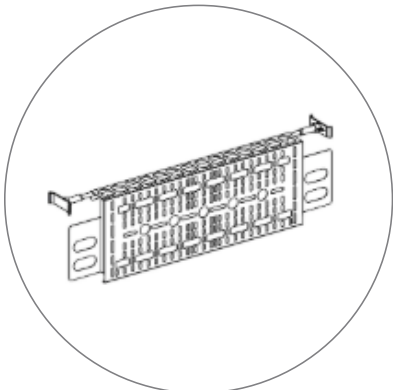

SET UP INSTRUCTIONS

7

8

9

10

PARTS LIST

(qty 2)
Horizontal Profile

(qty 2)
Vertical Profile Top

(qty 2)
Vertical Profile Bottom

(qty 1)
Mid Pole

(qty 2)
Feet

(qty 1)
Transformer

(qty 1)
Y Cable

(qty 1)
Travel Bag

AVAILABLE ACCESSORIES

SEGO-SKIT
SEGO Shelf Kit

SEGO-HP
SEGO Hanging Pole for
Shelf Kit

SEGO-SCON
SEGO Straight Connector

SEGO-MM
SEGO Monitor Mount

SEGO-BC
SEGO Bridge Connector

SEGO-ILCON
SEGO L Connector Inside

SEGO-OLCON
SEGO L Connector Outside

SEGO-HLCON
SEGO High-low Connector