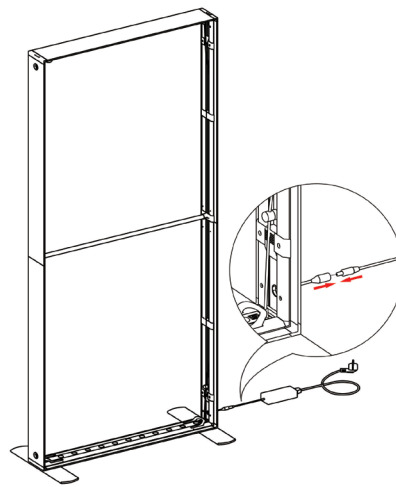

SET UP INSTRUCTIONS

7

8

9

10

PARTS LIST

(qty 2)
Horizontal Profile

(qty 2)
Vertical Profile Top

(qty 2)
Vertical Profile Bottom

(qty 1)
Mid Pole

(qty 2)
Feet

(qty 1)
Transformer

(qty 1)
Y Cable

(qty 1)
Travel Bag

AVAILABLE ACCESSORIES

SEGO-SKIT
SEGO Shelf Kit