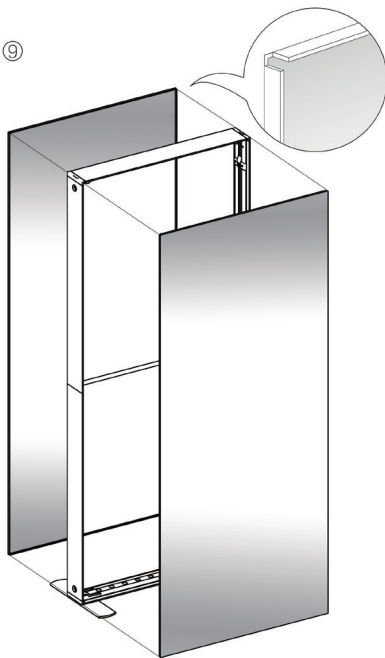

SET UP INSTRUCTIONS

7

8

9

10

PARTS LIST

(qty 2)
Horizontal Profile

(qty 2)
Vertical Profile Top

(qty 2)
Vertical Profile Bottom

(qty 1)
Mid Pole

(qty 2)
Feet

(qty 1)
Transformer

(qty 1)
Y Cable

(qty 1)
Travel Bag

AVAILABLE ACCESSORIES

SEGO-SKIT
SEGO Shelf Kit