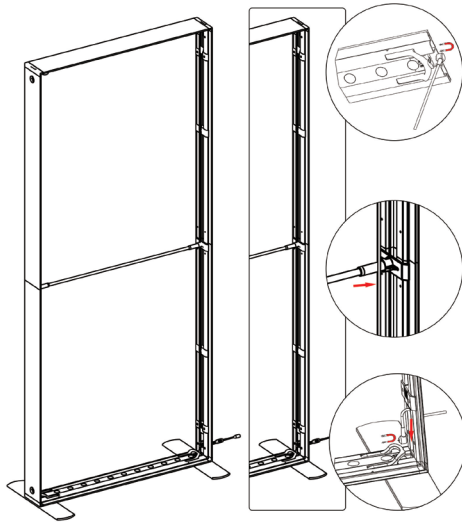

SET UP INSTRUCTIONS

7

8

9

10

PARTS LIST

(qty 2)
Horizontal Profile

(qty 2)
Vertical Profile Top

(qty 2)
Vertical Profile Bottom

(qty 1)
Mid Pole

(qty 2)
Feet

(qty 1)
Transformer

(qty 1)
Y Cable

(qty 1)
Travel Bag

AVAILABLE ACCESSORIES

SEGO-SKIT
SEGO Shelf Kit

SEGO-HP
SEGO Hanging Pole for
Shelf Kit

SEGO-SCON
SEGO Straight Connector

SEGO-MM
SEGO Monitor Mount

SEGO-BC
SEGO Bridge Connector

SEGO-ILCON
SEGO L Connector Inside

SEGO-OLCON
SEGO L Connector Outside

SEGO-HLCON
SEGO High-low Connector