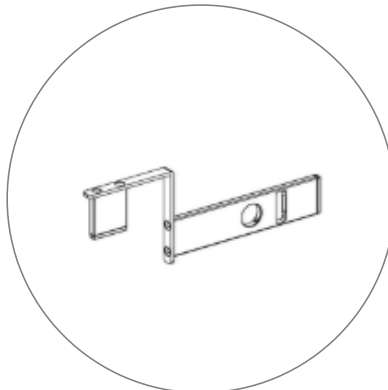

SET UP INSTRUCTIONS

7

8

9

10

PARTS LIST

(qty 2)
Horizontal Profile

(qty 2)
Vertical Profile Top

(qty 2)
Vertical Profile Bottom

(qty 1)
Mid Pole

(qty 2)
Feet

(qty 1)
Transformer

(qty 1)
Y Cable

(qty 1)
Travel Bag

AVAILABLE ACCESSORIES

SEGO-SKIT
SEGO Shelf Kit

SEGO-HP
SEGO Hanging Pole for
Shelf Kit

SEGO-SCON
SEGO Straight Connector

SEGO-MM
SEGO Monitor Mount

SEGO-BC
SEGO Bridge Connector

SEGO-ILCON
SEGO L Connector Inside

SEGO-OLCON
SEGO L Connector Outside

SEGO-HLCON
SEGO High-low Connector