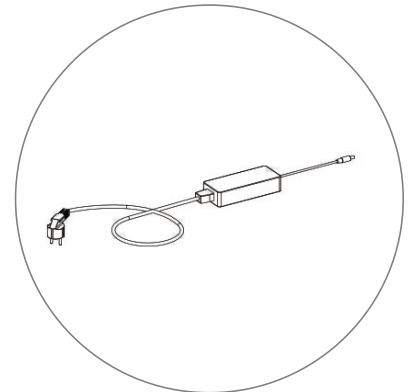

SET UP INSTRUCTIONS

7

8

9

10

PARTS LIST

(qty 2)
Horizontal Profile

(qty 2)
Vertical Profile Top

(qty 2)
Vertical Profile Bottom

(qty 1)
Mid Pole

(qty 2)
Feet

(qty 1)
Transformer

(qty 1)
Y Cable

(qty 1)
Travel Bag

AVAILABLE ACCESSORIES

SEGO-SKIT
SEGO Shelf Kit