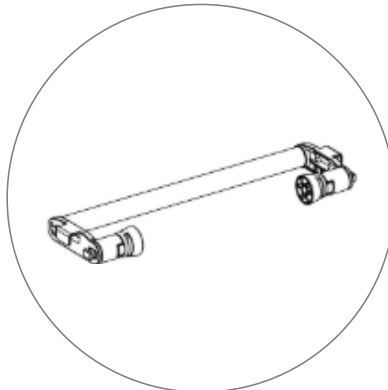

SET UP INSTRUCTIONS

7

8

9

10

PARTS LIST

(qty 2)
Horizontal Profile

(qty 2)
Vertical Profile Top

(qty 2)
Vertical Profile Bottom

(qty 1)
Mid Pole

(qty 2)
Feet

(qty 1)
Transformer

(qty 1)
Y Cable

(qty 1)
Travel Bag

AVAILABLE ACCESSORIES

SEGO-SKIT
SEGO Shelf Kit

SEGO-HP
SEGO Hanging Pole for
Shelf Kit

SEGO-SCON
SEGO Straight Connector

SEGO-MM
SEGO Monitor Mount

SEGO-BC
SEGO Bridge Connector

SEGO-ILCON
SEGO L Connector Inside

SEGO-OLCON
SEGO L Connector Outside

SEGO-HLCON
SEGO High-low Connector