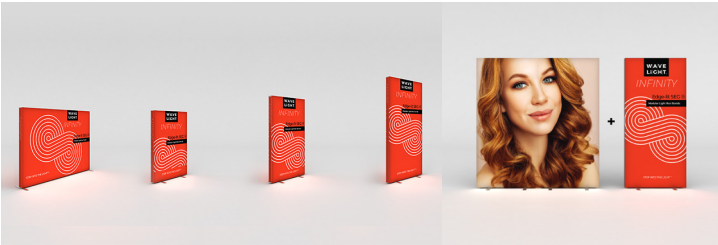

WAVELIGHT® INFINITY

EDGE-LIT SEG LIGHT BOX STAND

// PATENT PENDING

expandbiz

expandbizdisplays.com • Tel: 626-727-3716

WAVELIGHT® INFINITY

EDGE-LIT SEG LIGHT BOX STAND

The WaveLight® Infinity is the first ever continuous Edge-lit SEG Modular Light Box Stand. Using a new patent pending Edge-lit SEG –the borderless Infinity graphic stretches from edge to edge to create a true frameless appearance around the front and back of the light box. When connected together in a modular fashion the graphic seemingly disappears to the eye to create one continuous Infinity image and a completely immersive graphic experience.

COLLECTION

MODEL	LIGHT BOX STANDS	DIMENSIONS	WEIGHT
IFNT-KG-2000XS	Wavelight® Infinity Edge-lit SEG Light Box Stand - Extra-Small	78.8"W x 55.2"H	41.9 lbs
IFNT-KG-950XS	Wavelight® Infinity Edge-lit SEG Light Box Stand - Extra-Small	37.4"W x 54.4"H	24.3 lbs
IFNT-KG-950S	Wavelight® Infinity Edge-lit SEG Light Box Stand - Small	37.4"W x 65"H	27.6 lbs
IFNT-KG-950M	Wavelight® Infinity Edge-lit SEG Light Box Stand - Medium	37.4"W x 79.6"H	33 lbs

***All WaveLight® Infinity include: Frame, Backlit Fabric Graphic Prints, LED Light Array(s) and Plugin Power Supply. Packaged in a Soft Molded Case.*

Single or Double-sided: Light Box Stands can be ordered single-sided with white light blocker or double-sided with a graphic print on the back.

New Edge-lit SEG Infinity Graphics stretch from edge to edge to create a true frameless appearance.

CONTINUOUS IMAGE

When two or more stands are connected together, Edge-lit SEG Graphics provide a seeming-less continuous image without frame interruption.